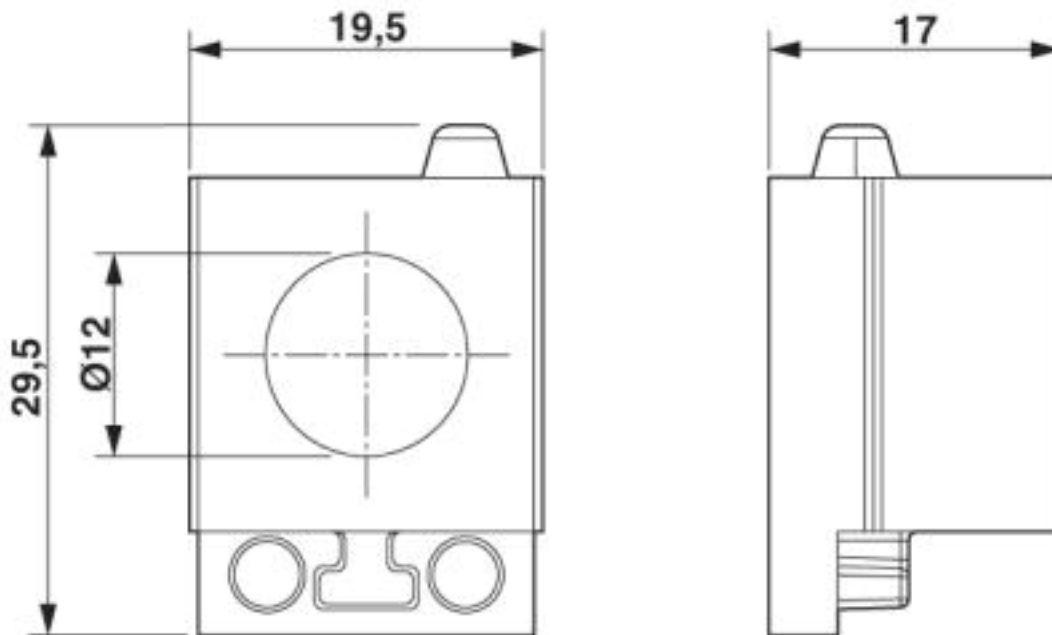

#### Dimensions

External cable diameter	1x 11 mm ... 12 mm
Length	29.5 mm
Width	19.5 mm
Height	17 mm

### Drawings

Dimensional drawing

Dimensional drawing