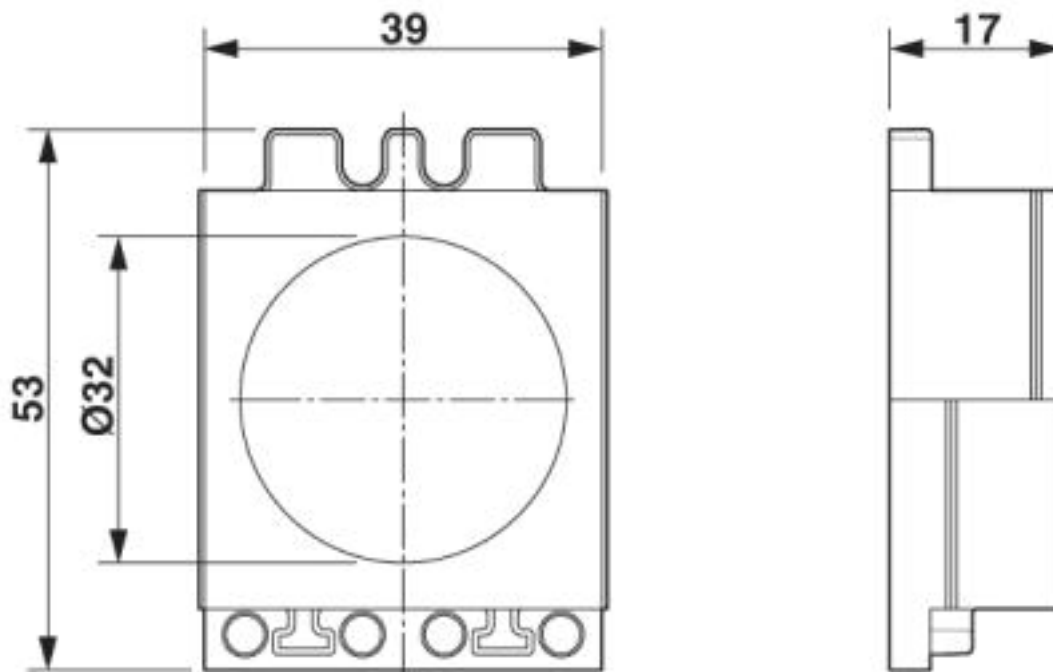

#### Dimensions

External cable diameter	1x 31 mm ... 32 mm
Length	53 mm
Width	39 mm
Height	17 mm

## Drawings

Dimensional drawing

Dimensional drawing