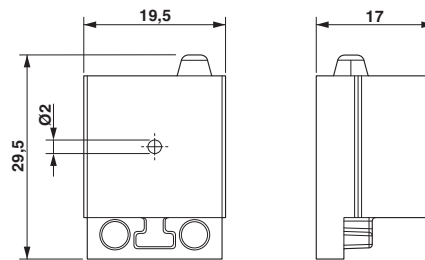

Key Commercial Data

Packing unit	1 pc
Minimum order quantity	10 pc
Weight per Piece (excluding packing)	10.0 g
Custom tariff number	40169300
Country of origin	Taiwan

Technical data

Dimensions

External cable diameter	1x 1 mm ... 2 mm
Length	29.5 mm
Width	19.5 mm
Height	17 mm

Ex Approvals

Cable sleeve - CES-SRG-BK-2 - 0801635

Approvals

Approvals submitted

Approval details

GL

Drawings

Dimensional drawing

Dimensional drawing