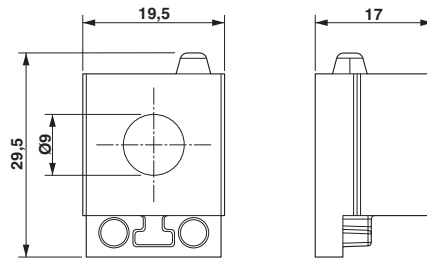

Key Commercial Data

Packing unit	1 pc
Minimum order quantity	10 pc
Weight per Piece (excluding packing)	6.0 g
Custom tariff number	40169300
Country of origin	Taiwan

Technical data

Dimensions

External cable diameter	1x 8 mm ... 9 mm
Length	29.5 mm
Width	19.5 mm
Height	17 mm

Ex Approvals

Cable sleeve - CES-SRG-BK-9 - 0801622

Approvals

Approvals submitted

Approval details

GL

Drawings

Dimensional drawing

Dimensional drawing