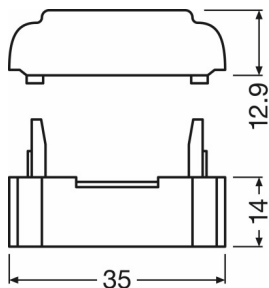

Product family datasheet

LT -ENDCAP-G2

Application advice

For more detailed application information and graphics please see product datasheet.

Sales and Technical Support

Sales and Technical Support www.osram.com

Country specific information

Product description	Product code	METEL code	SEG number	STK number	UK Org
LD-MB	4008321225672	OSRLDMB	7550169	4031251	-

Download Data

File
Product Family Datasheet DC-MP (GB)

Logistical Data