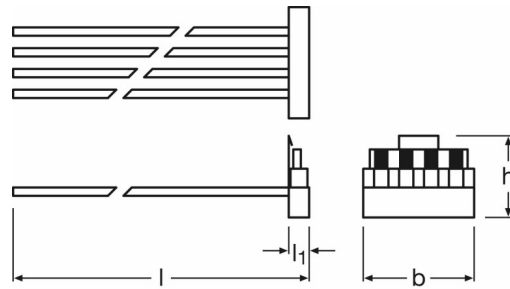

Product family datasheet

Product line drawing