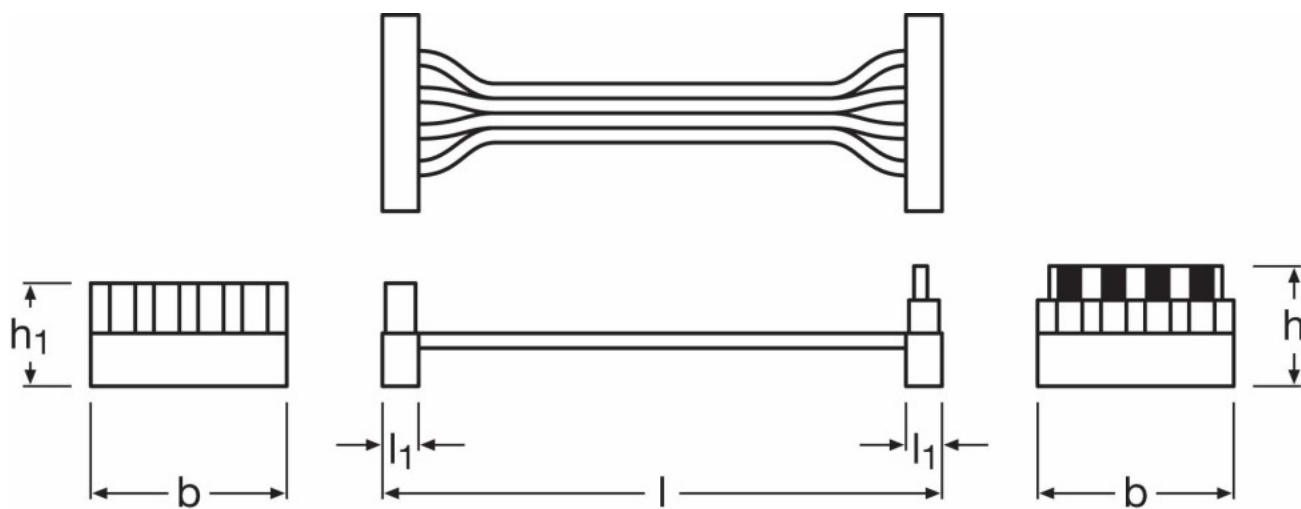

Technical data

Dimensions & weight

Product description	Height
LR -4PIN-500	6.0 mm
LR -4CONN-45	6.0 mm
LR -4CONN-250	6.0 mm
LT -280	13.7 mm
LT -560	13.7 mm
OTR -280-LR14A/E/LR28CA	26.2 mm
OPLR1x1 -20X50	6.0 mm
OPLR1x1 -30	6.0 mm
OPLR1x1 -70	6.0 mm
LD -MB	6.6 mm
LT -ENDCAP-G2	12.9 mm

Product family datasheet

Product line drawing

LR -4PIN-500

LR -4CONN-45

Product family datasheet

LR -4CONN-250

LT -280

Product family datasheet

LT -560

OTR -280-LR14A/E/LR28CA

Product family datasheet

OPLR1x1 -20X50, OPLR1x1 -30, OPLR1x1 -70

LD -MB

Product family datasheet

LT -ENDCAP-G2

Application advice