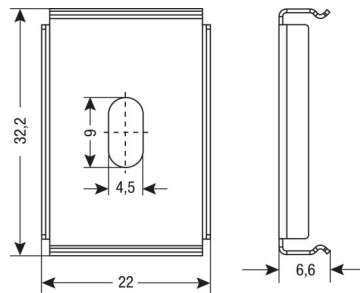

Technical data

Dimensions & weight

Product description	Height
LR -4PIN-500	6.0 mm
LR -4CONN-45	6.0 mm
LR -4CONN-250	6.0 mm
LT -280	13.7 mm
LT -560	13.7 mm
OTR -280-LR14A/E/LR28CA	26.2 mm
OPLR1x1 -20X50	6.0 mm
OPLR1x1 -30	6.0 mm
OPLR1x1 -70	6.0 mm
LD -MB	6.6 mm
LT -ENDCAP-G2	12.9 mm

Product family datasheet

Product line drawing

LR -4PIN-500

LR -4CONN-45

Product family datasheet

LR -4CONN-250

LT -280

Product family datasheet

LT -560

OTR -280-LR14A/E/LR28CA

Product family datasheet

OPLR1x1 -20X50, OPLR1x1 -30, OPLR1x1 -70

LD -MB

Product family datasheet

LT -ENDCAP-G2

Application advice

Download Data

File
 Product Family Datasheet DC-MP (GB)

Logistical Data

Product family datasheet

Product code	Product description	Packaging unit (Pieces/Unit)	Dimensions (length x width x height)	Volume	Gross weight
4008321971852	LR -4PIN-500	Shipping carton box 60	215 mm x 105 mm x 215 mm	4.85 dm ³	699.00 g
4008321971814	LR -4CONN-45	Shipping carton box 60	350 mm x 350 mm x 220 mm	26.95 dm ³	750.00 g
4008321994400	LR -4CONN-250	Shipping carton box 60	215 mm x 215 mm x 105 mm	4.85 dm ³	995.00 g
4008321975973	LT -280	Shipping carton box 96	600 mm x 400 mm x 100 mm	24.00 dm ³	11014.00 g
4008321975997	LT -560	Shipping carton box 48	600 mm x 400 mm x 100 mm	24.00 dm ³	10858.00 g
4008321994448	OTR -280- LR14A/E/LR28CA	Shipping carton box 96	305 mm x 210 mm x 135 mm	8.65 dm ³	4574.00 g
4008321976048	OPLR1x1 -20X50	Shipping carton box 1200	280 mm x 480 mm x 150 mm	20.16 dm ³	2130.00 g
4008321976000	OPLR1x1 -30	Shipping carton box 1200	280 mm x 480 mm x 150 mm	20.16 dm ³	916.00 g
4008321976024	OPLR1x1 -70	Shipping carton box 1200	280 mm x 480 mm x 150 mm	20.16 dm ³	916.00 g
4008321225672	LD -MB	Shipping carton box 300	370 mm x 160 mm x 233 mm	13.79 dm ³	1240.00 g
4052899076358	LT -ENDCAP-G2	Shipping carton box 5760	490 mm x 385 mm x 435 mm	82.06 dm ³	19110.00 g