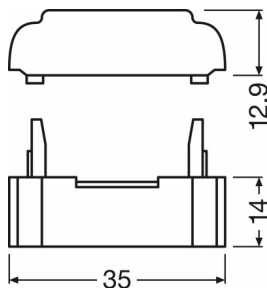

Technical data

Dimensions & weight

Product description	Height
LR -4PIN-500	6.0 mm
LR -4CONN-45	6.0 mm
LR -4CONN-250	6.0 mm
LT -280	13.7 mm
LT -560	13.7 mm
OTR -280-LR14A/E/LR28CA	26.2 mm
OPLR1x1 -20X50	6.0 mm
OPLR1x1 -30	6.0 mm
OPLR1x1 -70	6.0 mm
LD -MB	6.6 mm
LT -ENDCAP-G2	12.9 mm

LT -560

OTR -280-LR14A/E/LR28CA

Product family datasheet

OPLR1x1 -20X50, OPLR1x1 -30, OPLR1x1 -70

LD -MB

Product family datasheet

LT -ENDCAP-G2

Application advice

Download Data

File
 Product Family Datasheet DC-MP (GB)

Logistical Data

Product family datasheet

Product code	Product description	Packaging unit (Pieces/Unit)	Dimensions (length x width x height)	Volume	Gross weight
4008321971852	LR -4PIN-500	Shipping carton box 60	215 mm x 105 mm x 215 mm	4.85 dm ³	699.00 g
4008321971814	LR -4CONN-45	Shipping carton box 60	350 mm x 350 mm x 220 mm	26.95 dm ³	750.00 g
4008321994400	LR -4CONN-250	Shipping carton box 60	215 mm x 215 mm x 105 mm	4.85 dm ³	995.00 g
4008321975973	LT -280	Shipping carton box 96	600 mm x 400 mm x 100 mm	24.00 dm ³	11014.00 g
4008321975997	LT -560	Shipping carton box 48	600 mm x 400 mm x 100 mm	24.00 dm ³	10858.00 g
4008321994448	OTR -280- LR14A/E/LR28CA	Shipping carton box 96	305 mm x 210 mm x 135 mm	8.65 dm ³	4574.00 g
4008321976048	OPLR1x1 -20X50	Shipping carton box 1200	280 mm x 480 mm x 150 mm	20.16 dm ³	2130.00 g
4008321976000	OPLR1x1 -30	Shipping carton box 1200	280 mm x 480 mm x 150 mm	20.16 dm ³	916.00 g
4008321976024	OPLR1x1 -70	Shipping carton box 1200	280 mm x 480 mm x 150 mm	20.16 dm ³	916.00 g
4008321225672	LD -MB	Shipping carton box 300	370 mm x 160 mm x 233 mm	13.79 dm ³	1240.00 g
4052899076358	LT -ENDCAP-G2	Shipping carton box 5760	490 mm x 385 mm x 435 mm	82.06 dm ³	19110.00 g