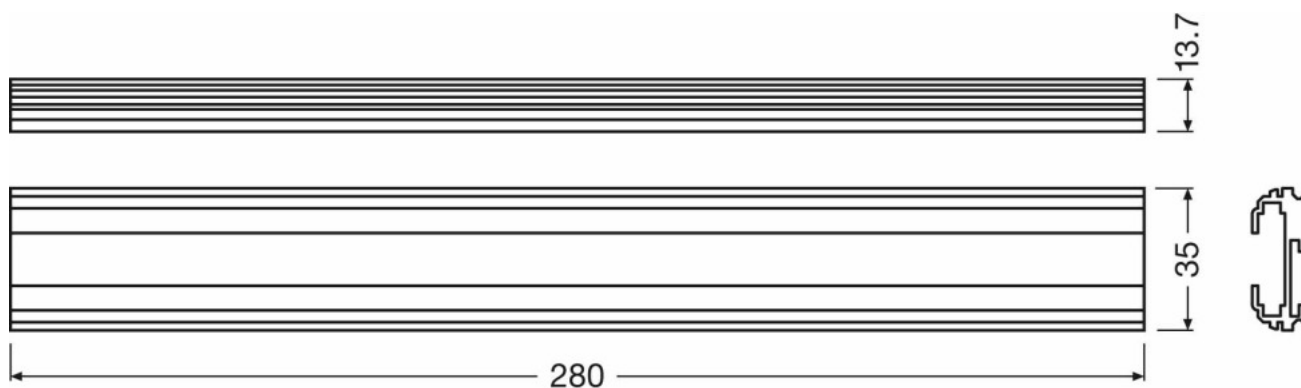

Technical data

Dimensions & weight

Product description	Height
LR -4PIN-500	6.0 mm
LR -4CONN-45	6.0 mm
LR -4CONN-250	6.0 mm
LT -280	13.7 mm
LT -560	13.7 mm
OTR -280-LR14A/E/LR28CA	26.2 mm
OPLR1x1 -20X50	6.0 mm
OPLR1x1 -30	6.0 mm
OPLR1x1 -70	6.0 mm
LD -MB	6.6 mm
LT -ENDCAP-G2	12.9 mm

Product family datasheet

Product line drawing

LR -4PIN-500

LR -4CONN-45

Product family datasheet

LR -4CONN-250

LT -280

Product family datasheet

LT -560

OTR -280-LR14A/E/LR28CA

Product family datasheet

OPLR1x1 -20X50, OPLR1x1 -30, OPLR1x1 -70

LD -MB

Product family datasheet

LT -ENDCAP-G2

Application advice