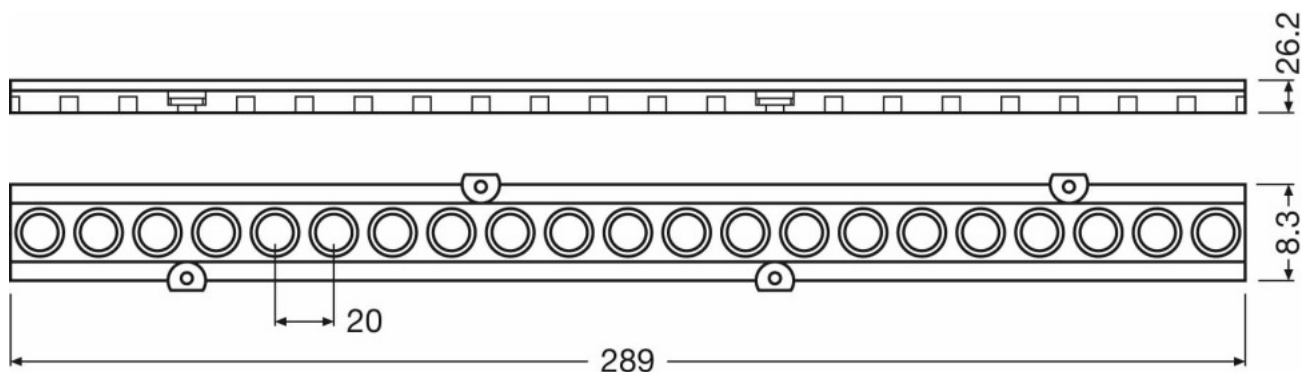

Technical data

Dimensions & weight

Product description	Height
LR -4PIN-500	6.0 mm
LR -4CONN-45	6.0 mm
LR -4CONN-250	6.0 mm
LT -280	13.7 mm
LT -560	13.7 mm
OTR -280-LR14A/E/LR28CA	26.2 mm
OPLR1x1 -20X50	6.0 mm
OPLR1x1 -30	6.0 mm
OPLR1x1 -70	6.0 mm
LD -MB	6.6 mm
LT -ENDCAP-G2	12.9 mm

Product family datasheet

Product line drawing

LR -4PIN-500

LR -4CONN-45

Product family datasheet

LR -4CONN-250

LT -280

Product family datasheet

LT -560

OTR -280-LR14A/E/LR28CA

Product family datasheet

OPLR1x1 -20X50, OPLR1x1 -30, OPLR1x1 -70

LD -MB

Product family datasheet

LT -ENDCAP-G2

Application advice

Download Data

File
 Product Family Datasheet DC-MP (GB)

Logistical Data

Product family datasheet

Product code	Product description	Packaging unit (Pieces/Unit)	Dimensions (length x width x height)	Volume	Gross weight
4008321971852	LR -4PIN-500	Shipping carton box 60	215 mm x 105 mm x 215 mm	4.85 dm ³	699.00 g
4008321971814	LR -4CONN-45	Shipping carton box 60	350 mm x 350 mm x 220 mm	26.95 dm ³	750.00 g
4008321994400	LR -4CONN-250	Shipping carton box 60	215 mm x 215 mm x 105 mm	4.85 dm ³	995.00 g
4008321975973	LT -280	Shipping carton box 96	600 mm x 400 mm x 100 mm	24.00 dm ³	11014.00 g
4008321975997	LT -560	Shipping carton box 48	600 mm x 400 mm x 100 mm	24.00 dm ³	10858.00 g
4008321994448	OTR -280- LR14A/E/LR28CA	Shipping carton box 96	305 mm x 210 mm x 135 mm	8.65 dm ³	4574.00 g
4008321976048	OPLR1x1 -20X50	Shipping carton box 1200	280 mm x 480 mm x 150 mm	20.16 dm ³	2130.00 g
4008321976000	OPLR1x1 -30	Shipping carton box 1200	280 mm x 480 mm x 150 mm	20.16 dm ³	916.00 g
4008321976024	OPLR1x1 -70	Shipping carton box 1200	280 mm x 480 mm x 150 mm	20.16 dm ³	916.00 g
4008321225672	LD -MB	Shipping carton box 300	370 mm x 160 mm x 233 mm	13.79 dm ³	1240.00 g
4052899076358	LT -ENDCAP-G2	Shipping carton box 5760	490 mm x 385 mm x 435 mm	82.06 dm ³	19110.00 g