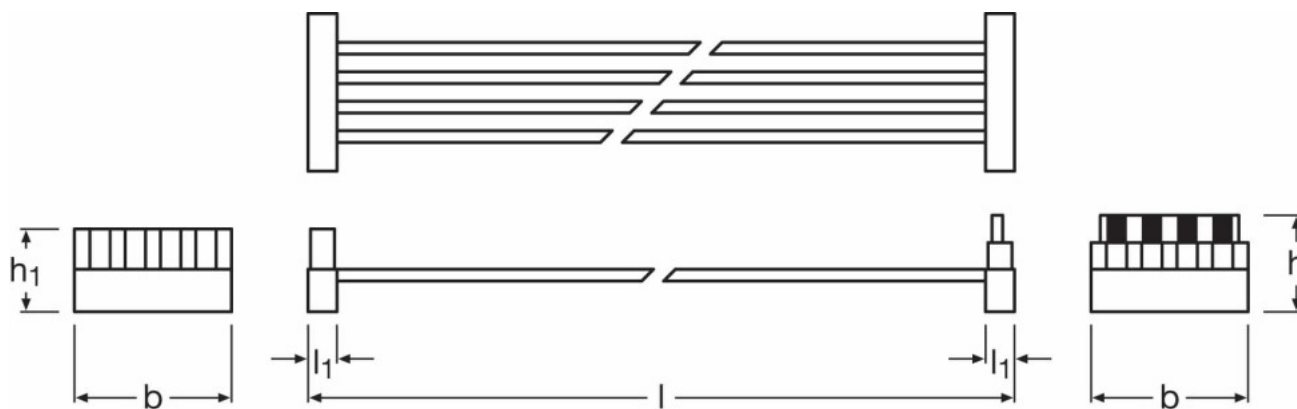


LINEARlight ADVANCED / ECO Board

– Accessories

Product features

- LR-4...: Connect system
- LT-280/-560: Track system
- OTR: Optics tray
- OPLR: Optics
- LD-MB: Mounting bracket
- LT-Endcap: Endcap

Product family datasheet

Technical data

Dimensions & weight

Product description	Height
LR -4PIN-500	6.0 mm
LR -4CONN-45	6.0 mm
LR -4CONN-250	6.0 mm
LT -280	13.7 mm
LT -560	13.7 mm
OTR -280-LR14A/E/LR28CA	26.2 mm
OPLR1x1 -20X50	6.0 mm
OPLR1x1 -30	6.0 mm
OPLR1x1 -70	6.0 mm
LD -MB	6.6 mm
LT -ENDCAP-G2	12.9 mm

Product family datasheet

Product line drawing

LR -4PIN-500

LR -4CONN-45

Product family datasheet

LR -4CONN-250

LT -280

Product family datasheet