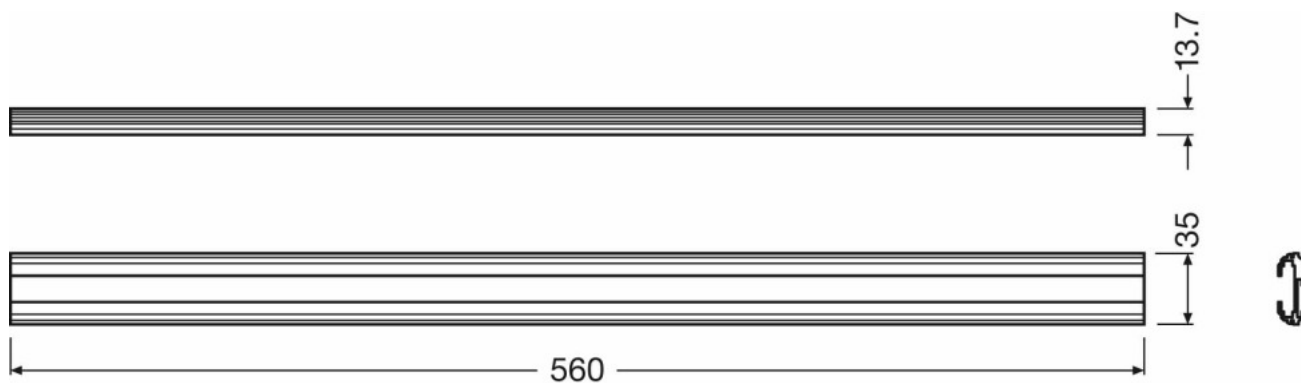

Technical data

Dimensions & weight

Product description	Height
LR -4PIN-500	6.0 mm
LR -4CONN-45	6.0 mm
LR -4CONN-250	6.0 mm
LT -280	13.7 mm
LT -560	13.7 mm
OTR -280-LR14A/E/LR28CA	26.2 mm
OPLR1x1 -20X50	6.0 mm
OPLR1x1 -30	6.0 mm
OPLR1x1 -70	6.0 mm
LD -MB	6.6 mm
LT -ENDCAP-G2	12.9 mm

Product family datasheet

Product line drawing

LR -4PIN-500

LR -4CONN-45

Product family datasheet

LR -4CONN-250

LT -280

Product family datasheet

LT -560

OTR -280-LR14A/E/LR28CA

Product family datasheet

OPLR1x1 -20X50, OPLR1x1 -30, OPLR1x1 -70

LD -MB

Product family datasheet

LT -ENDCAP-G2

Application advice