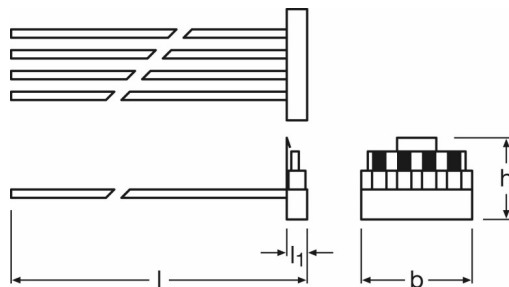


LINEARlight ADVANCED / ECO Board

– Accessories

Product features

- LR-4...: Connect system
- LT-280/-560: Track system
- OTR: Optics tray
- OPLR: Optics
- LD-MB: Mounting bracket
- LT-Endcap: Endcap

Product family datasheet

Technical data

Dimensions & weight

Product description	Height
LR -4PIN-500	6.0 mm
LR -4CONN-45	6.0 mm
LR -4CONN-250	6.0 mm
LT -280	13.7 mm
LT -560	13.7 mm
OTR -280-LR14A/E/LR28CA	26.2 mm
OPLR1x1 -20X50	6.0 mm
OPLR1x1 -30	6.0 mm
OPLR1x1 -70	6.0 mm
LD -MB	6.6 mm
LT -ENDCAP-G2	12.9 mm

Product family datasheet

Product line drawing

LR -4PIN-500

LR -4CONN-45

Product family datasheet

LR -4CONN-250

LT -280

Product family datasheet

LT -560

OTR -280-LR14A/E/LR28CA

Product family datasheet

OPLR1x1 -20X50, OPLR1x1 -30, OPLR1x1 -70

LD -MB

Product family datasheet

LT -ENDCAP-G2

Application advice