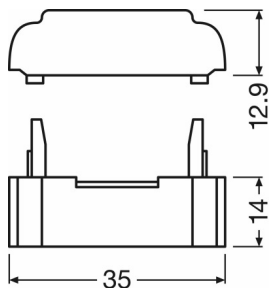

Technical data

Dimensions & weight

Product description	Height
LR -4PIN-500	6.0 mm
LR -4CONN-45	6.0 mm
LR -4CONN-250	6.0 mm
LT -280	13.7 mm
LT -560	13.7 mm
OTR -280-LR21P	26.2 mm
OPLR1x1 -20X50	6.0 mm
OPLR1x1 -30	6.0 mm
OPLR1x1 -70	6.0 mm
LD -MB	6.6 mm
LT -ENDCAP-G2	12.9 mm

LT -560

OTR -280-LR21P

Product family datasheet

OPLR1x1 -20X50, OPLR1x1 -30, OPLR1x1 -70

LD -MB

Product family datasheet

LT -ENDCAP-G2

Application advice

Download Data

File
 Product Family Datasheet DC-MP (GB)

Logistical Data

Product family datasheet

Product code	Product description	Packaging unit (Pieces/Unit)	Dimensions (length x width x height)	Volume	Gross weight
4008321971852	LR -4PIN-500	Shipping carton box 60	215 mm x 105 mm x 215 mm	4.85 dm ³	699.00 g
4008321971814	LR -4CONN-45	Shipping carton box 60	350 mm x 350 mm x 220 mm	26.95 dm ³	750.00 g
4008321994400	LR -4CONN-250	Shipping carton box 60	215 mm x 215 mm x 105 mm	4.85 dm ³	995.00 g
4008321975973	LT -280	Shipping carton box 96	600 mm x 400 mm x 100 mm	24.00 dm ³	11014.00 g
4008321975997	LT -560	Shipping carton box 48	600 mm x 400 mm x 100 mm	24.00 dm ³	10858.00 g
4008321976062	OTR -280-LR21P	Shipping carton box 96	305 mm x 210 mm x 135 mm	8.65 dm ³	2441.00 g
4008321976048	OPLR1x1 -20X50	Shipping carton box 1200	280 mm x 480 mm x 150 mm	20.16 dm ³	2130.00 g
4008321976000	OPLR1x1 -30	Shipping carton box 1200	280 mm x 480 mm x 150 mm	20.16 dm ³	916.00 g
4008321976024	OPLR1x1 -70	Shipping carton box 1200	280 mm x 480 mm x 150 mm	20.16 dm ³	916.00 g
4008321225672	LD -MB	Shipping carton box 300	370 mm x 160 mm x 233 mm	13.79 dm ³	1240.00 g
4052899076358	LT -ENDCAP-G2	Shipping carton box 5760	490 mm x 385 mm x 435 mm	82.06 dm ³	19110.00 g