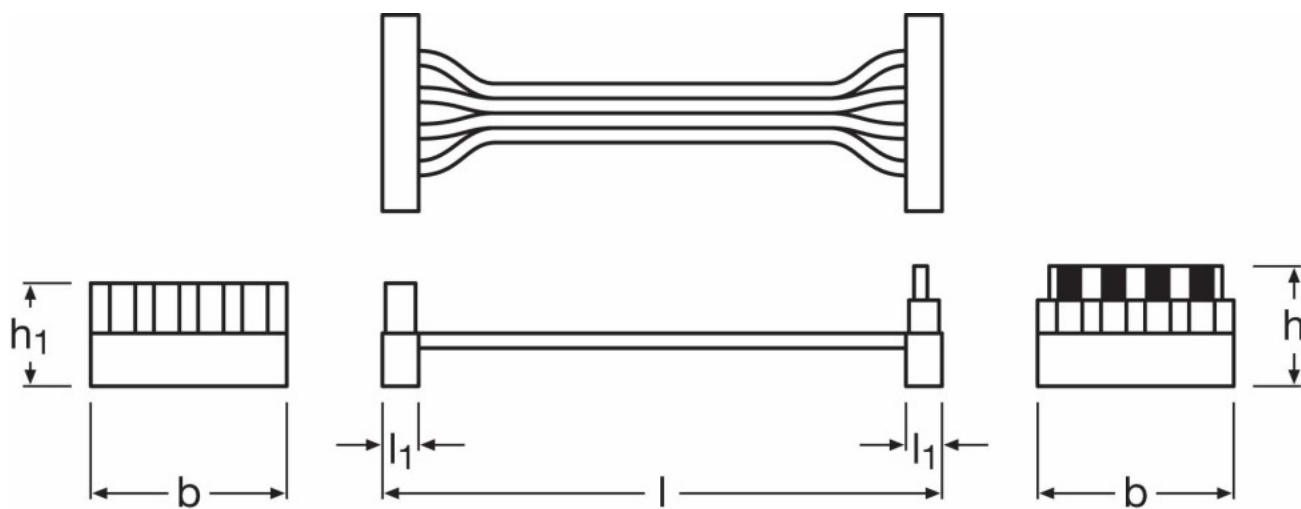

Technical data

Dimensions & weight

Product description	Height
LR -4PIN-500	6.0 mm
LR -4CONN-45	6.0 mm
LR -4CONN-250	6.0 mm
LT -280	13.7 mm
LT -560	13.7 mm
OTR -280-LR21P	26.2 mm
OPLR1x1 -20X50	6.0 mm
OPLR1x1 -30	6.0 mm
OPLR1x1 -70	6.0 mm
LD -MB	6.6 mm
LT -ENDCAP-G2	12.9 mm

Product family datasheet

Product line drawing

LR -4PIN-500

LR -4CONN-45

Product family datasheet

LR -4CONN-250

LT -280

Product family datasheet

LT -560

OTR -280-LR21P

Product family datasheet

OPLR1x1 -20X50, OPLR1x1 -30, OPLR1x1 -70

LD -MB

Product family datasheet

LT -ENDCAP-G2

Application advice