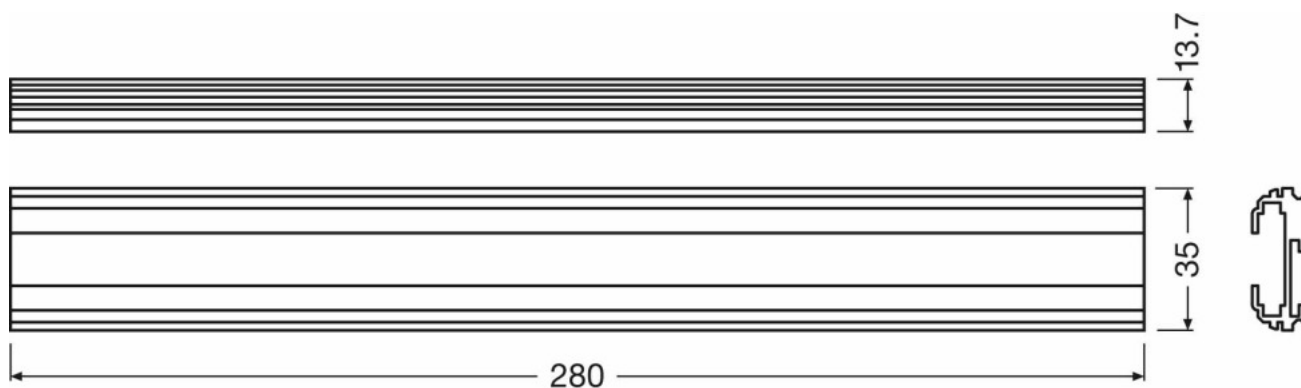

Technical data

Dimensions & weight

Product description	Height
LR -4PIN-500	6.0 mm
LR -4CONN-45	6.0 mm
LR -4CONN-250	6.0 mm
LT -280	13.7 mm
LT -560	13.7 mm
OTR -280-LR21P	26.2 mm
OPLR1x1 -20X50	6.0 mm
OPLR1x1 -30	6.0 mm
OPLR1x1 -70	6.0 mm
LD -MB	6.6 mm
LT -ENDCAP-G2	12.9 mm

Product family datasheet

Product line drawing

LR -4PIN-500

LR -4CONN-45

Product family datasheet

LR -4CONN-250

LT -280

Product family datasheet

LT -560

OTR -280-LR21P

Product family datasheet

OPLR1x1 -20X50, OPLR1x1 -30, OPLR1x1 -70

LD -MB

Product family datasheet

LT -ENDCAP-G2

Application advice