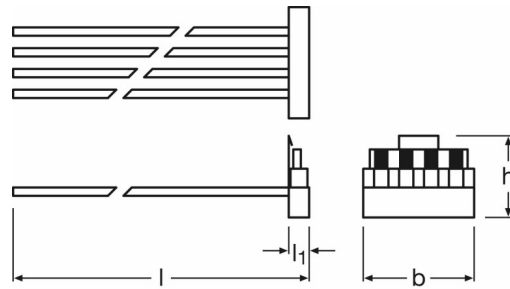


LINEARlight POWER Board

– Accessories

Product features

- LR-4...: Connect system
- LT-280/-560: Track system
- OTR: Optics tray
- OPLR: Optics
- LD-MB: Mounting bracket
- LT-Endcap: Endcap

Product family datasheet

Technical data

Dimensions & weight

Product description	Height
LR -4PIN-500	6.0 mm
LR -4CONN-45	6.0 mm
LR -4CONN-250	6.0 mm
LT -280	13.7 mm
LT -560	13.7 mm
OTR -280-LR21P	26.2 mm
OPLR1x1 -20X50	6.0 mm
OPLR1x1 -30	6.0 mm
OPLR1x1 -70	6.0 mm
LD -MB	6.6 mm
LT -ENDCAP-G2	12.9 mm

Product family datasheet

Product line drawing

LR -4PIN-500

LR -4CONN-45

Product family datasheet

LR -4CONN-250

LT -280

Product family datasheet

Download Data

File
 Product Family Datasheet DC-MP (GB)

Logistical Data

Product family datasheet

Product code	Product description	Packaging unit (Pieces/Unit)	Dimensions (length x width x height)	Volume	Gross weight
4008321971852	LR -4PIN-500	Shipping carton box 60	215 mm x 105 mm x 215 mm	4.85 dm ³	699.00 g
4008321971814	LR -4CONN-45	Shipping carton box 60	350 mm x 350 mm x 220 mm	26.95 dm ³	750.00 g
4008321994400	LR -4CONN-250	Shipping carton box 60	215 mm x 215 mm x 105 mm	4.85 dm ³	995.00 g
4008321975973	LT -280	Shipping carton box 96	600 mm x 400 mm x 100 mm	24.00 dm ³	11014.00 g
4008321975997	LT -560	Shipping carton box 48	600 mm x 400 mm x 100 mm	24.00 dm ³	10858.00 g
4008321976062	OTR -280-LR21P	Shipping carton box 96	305 mm x 210 mm x 135 mm	8.65 dm ³	2441.00 g
4008321976048	OPLR1x1 -20X50	Shipping carton box 1200	280 mm x 480 mm x 150 mm	20.16 dm ³	2130.00 g
4008321976000	OPLR1x1 -30	Shipping carton box 1200	280 mm x 480 mm x 150 mm	20.16 dm ³	916.00 g
4008321976024	OPLR1x1 -70	Shipping carton box 1200	280 mm x 480 mm x 150 mm	20.16 dm ³	916.00 g
4008321225672	LD -MB	Shipping carton box 300	370 mm x 160 mm x 233 mm	13.79 dm ³	1240.00 g
4052899076358	LT -ENDCAP-G2	Shipping carton box 5760	490 mm x 385 mm x 435 mm	82.06 dm ³	19110.00 g