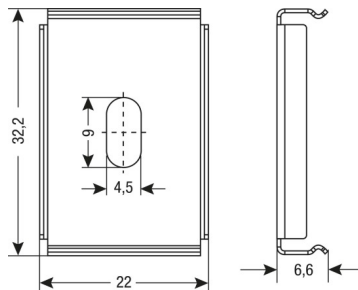

Technical data

Dimensions & weight

Product description	Height
LR -4PIN-500	6.0 mm
LR -4CONN-45	6.0 mm
LR -4CONN-250	6.0 mm
LT -280	13.7 mm
LT -560	13.7 mm
OTR -280-LR21P	26.2 mm
OPLR1x1 -20X50	6.0 mm
OPLR1x1 -30	6.0 mm
OPLR1x1 -70	6.0 mm
LD -MB	6.6 mm
LT -ENDCAP-G2	12.9 mm

Product family datasheet

Product line drawing

LR -4PIN-500

LR -4CONN-45

Product family datasheet

LR -4CONN-250

LT -280

Product family datasheet

LT -560

OTR -280-LR21P

Product family datasheet

OPLR1x1 -20X50, OPLR1x1 -30, OPLR1x1 -70

LD -MB

Product family datasheet

LT -ENDCAP-G2

Application advice

Download Data

File
 Product Family Datasheet DC-MP (GB)

Logistical Data

Product family datasheet

Product code	Product description	Packaging unit (Pieces/Unit)	Dimensions (length x width x height)	Volume	Gross weight
4008321971852	LR -4PIN-500	Shipping carton box 60	215 mm x 105 mm x 215 mm	4.85 dm ³	699.00 g
4008321971814	LR -4CONN-45	Shipping carton box 60	350 mm x 350 mm x 220 mm	26.95 dm ³	750.00 g
4008321994400	LR -4CONN-250	Shipping carton box 60	215 mm x 215 mm x 105 mm	4.85 dm ³	995.00 g
4008321975973	LT -280	Shipping carton box 96	600 mm x 400 mm x 100 mm	24.00 dm ³	11014.00 g
4008321975997	LT -560	Shipping carton box 48	600 mm x 400 mm x 100 mm	24.00 dm ³	10858.00 g
4008321976062	OTR -280-LR21P	Shipping carton box 96	305 mm x 210 mm x 135 mm	8.65 dm ³	2441.00 g
4008321976048	OPLR1x1 -20X50	Shipping carton box 1200	280 mm x 480 mm x 150 mm	20.16 dm ³	2130.00 g
4008321976000	OPLR1x1 -30	Shipping carton box 1200	280 mm x 480 mm x 150 mm	20.16 dm ³	916.00 g
4008321976024	OPLR1x1 -70	Shipping carton box 1200	280 mm x 480 mm x 150 mm	20.16 dm ³	916.00 g
4008321225672	LD -MB	Shipping carton box 300	370 mm x 160 mm x 233 mm	13.79 dm ³	1240.00 g
4052899076358	LT -ENDCAP-G2	Shipping carton box 5760	490 mm x 385 mm x 435 mm	82.06 dm ³	19110.00 g