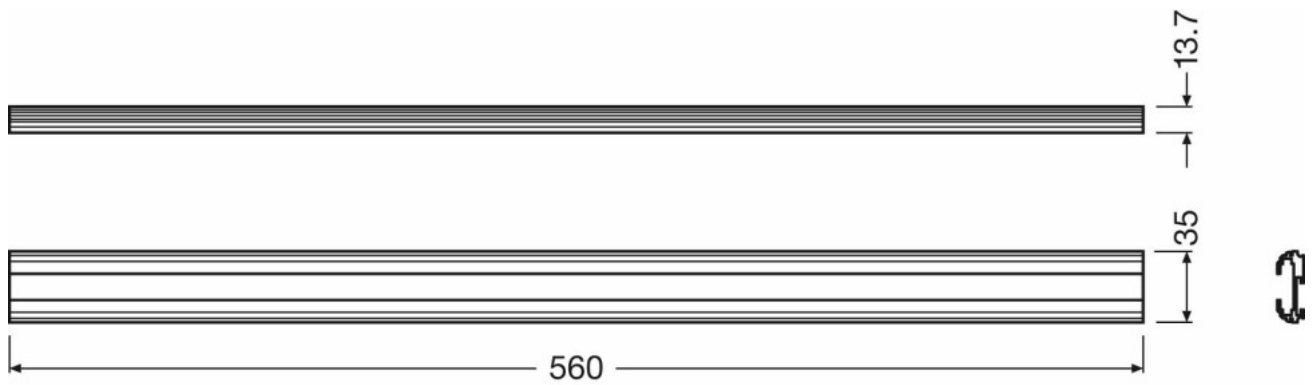

Technical data

Dimensions & weight

Product description	Height
LR -4PIN-500	6.0 mm
LR -4CONN-45	6.0 mm
LR -4CONN-250	6.0 mm
LT -280	13.7 mm
LT -560	13.7 mm
OTR -280-LR21P	26.2 mm
OPLR1x1 -20X50	6.0 mm
OPLR1x1 -30	6.0 mm
OPLR1x1 -70	6.0 mm
LD -MB	6.6 mm
LT -ENDCAP-G2	12.9 mm

Product family datasheet

Product line drawing

LR -4PIN-500

LR -4CONN-45

Product family datasheet

LR -4CONN-250

LT -280

Product family datasheet

LT -560

OTR -280-LR21P

Product family datasheet

OPLR1x1 -20X50, OPLR1x1 -30, OPLR1x1 -70

LD -MB

Product family datasheet

LT -ENDCAP-G2

Application advice