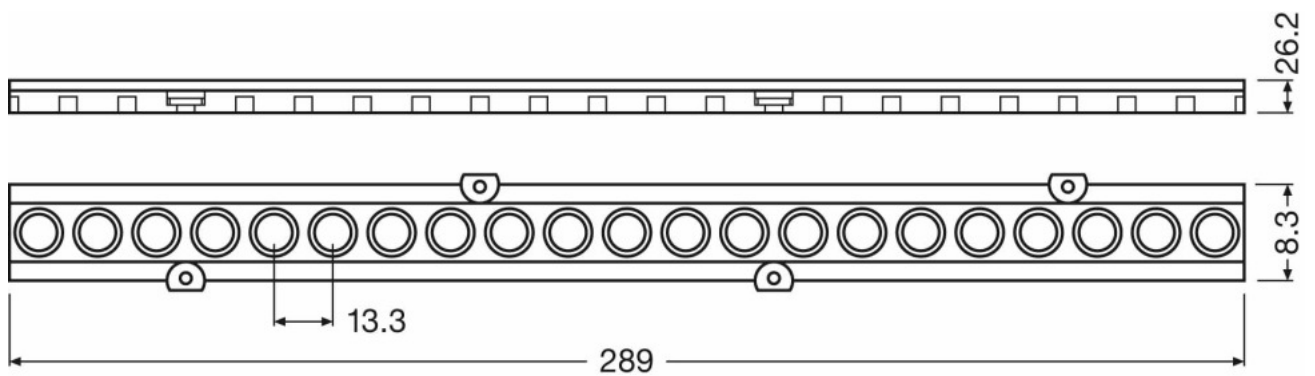

Technical data

Dimensions & weight

Product description	Height
LR -4PIN-500	6.0 mm
LR -4CONN-45	6.0 mm
LR -4CONN-250	6.0 mm
LT -280	13.7 mm
LT -560	13.7 mm
OTR -280-LR21P	26.2 mm
OPLR1x1 -20X50	6.0 mm
OPLR1x1 -30	6.0 mm
OPLR1x1 -70	6.0 mm
LD -MB	6.6 mm
LT -ENDCAP-G2	12.9 mm

Product family datasheet

Product line drawing

LR -4PIN-500

LR -4CONN-45

Product family datasheet

LR -4CONN-250

LT -280

Product family datasheet

LT -560

OTR -280-LR21P

Product family datasheet

OPLR1x1 -20X50, OPLR1x1 -30, OPLR1x1 -70

LD -MB

Product family datasheet

LT -ENDCAP-G2

Application advice

Download Data

File
 Product Family Datasheet DC-MP (GB)

Logistical Data

Product family datasheet

Product code	Product description	Packaging unit (Pieces/Unit)	Dimensions (length x width x height)	Volume	Gross weight
4008321971852	LR -4PIN-500	Shipping carton box 60	215 mm x 105 mm x 215 mm	4.85 dm ³	699.00 g
4008321971814	LR -4CONN-45	Shipping carton box 60	350 mm x 350 mm x 220 mm	26.95 dm ³	750.00 g
4008321994400	LR -4CONN-250	Shipping carton box 60	215 mm x 215 mm x 105 mm	4.85 dm ³	995.00 g
4008321975973	LT -280	Shipping carton box 96	600 mm x 400 mm x 100 mm	24.00 dm ³	11014.00 g
4008321975997	LT -560	Shipping carton box 48	600 mm x 400 mm x 100 mm	24.00 dm ³	10858.00 g
4008321976062	OTR -280-LR21P	Shipping carton box 96	305 mm x 210 mm x 135 mm	8.65 dm ³	2441.00 g
4008321976048	OPLR1x1 -20X50	Shipping carton box 1200	280 mm x 480 mm x 150 mm	20.16 dm ³	2130.00 g
4008321976000	OPLR1x1 -30	Shipping carton box 1200	280 mm x 480 mm x 150 mm	20.16 dm ³	916.00 g
4008321976024	OPLR1x1 -70	Shipping carton box 1200	280 mm x 480 mm x 150 mm	20.16 dm ³	916.00 g
4008321225672	LD -MB	Shipping carton box 300	370 mm x 160 mm x 233 mm	13.79 dm ³	1240.00 g
4052899076358	LT -ENDCAP-G2	Shipping carton box 5760	490 mm x 385 mm x 435 mm	82.06 dm ³	19110.00 g