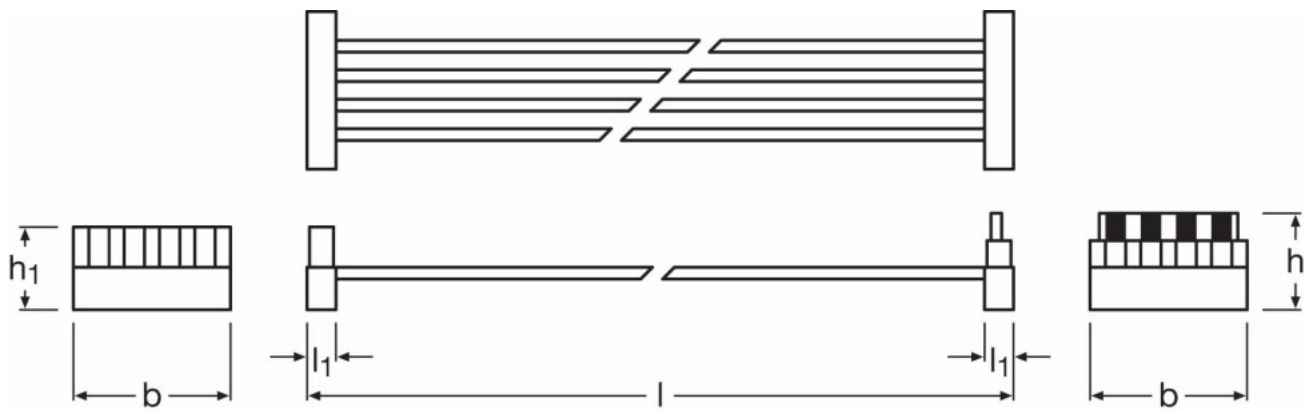


LINEARlight POWER Board

– Accessories

Product features

- LR-4...: Connect system
- LT-280/-560: Track system
- OTR: Optics tray
- OPLR: Optics
- LD-MB: Mounting bracket
- LT-Endcap: Endcap

Product family datasheet

Technical data

Dimensions & weight

Product description	Height
LR -4PIN-500	6.0 mm
LR -4CONN-45	6.0 mm
LR -4CONN-250	6.0 mm
LT -280	13.7 mm
LT -560	13.7 mm
OTR -280-LR21P	26.2 mm
OPLR1x1 -20X50	6.0 mm
OPLR1x1 -30	6.0 mm
OPLR1x1 -70	6.0 mm
LD -MB	6.6 mm
LT -ENDCAP-G2	12.9 mm

Product family datasheet

Product line drawing

LR -4PIN-500

LR -4CONN-45

Product family datasheet

LR -4CONN-250

LT -280

Product family datasheet