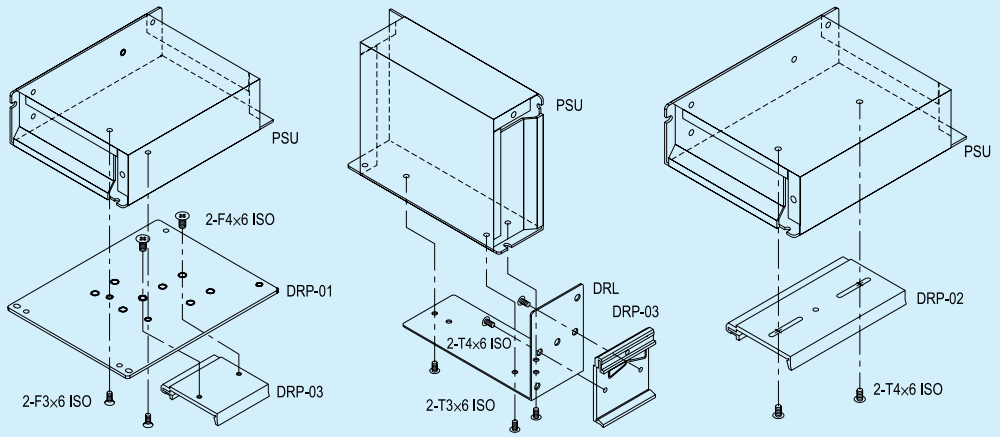

Switching Power Supply Accessories

Metal Mounting Brackets & Accessories

Part No.	Photo	MEAN WELL Case No.	Applicable MEAN WELL Models
DRL-01		238, 239, 240 903, 905, 931 932, 971	LRS-35/50/75/100 RS-25 RS-35 RS-15
DRL-02		241 901, 902, 906 915, 916, 920	LRS-150/150F SD-100/150
DRL-03A		980 987	SP-240 HRP(G)-300
DRP-01		238, 239, 241 901, 902 903, 906 931, 932, 946	LRS-35/50/100/150/150F All models
DRP-01A		203, 205 978, 999	RSD-100/150/200/300
DRP-02		240 905, 915, 916, 920, 928	LRS-75
DRP-03		DRP-01 DRL-01~03	All models
DRP-04		203, 205 978, 999	RSD-100/150/200/300
DRP-14		214 979 984	EDR/ NDR/ SDR/ TDR -240/ 480/ 960
DRP-14A		214 CMU2	CMU2/ SDR-960/ TDR -960
DRP-15		221 979, 984, 992	EDR/ NDR/ SDR/ TDR -75/ 120

Part No.	Photo	MEAN WELL Case No.	Applicable MEAN WELL Models
MHS012		206, 207, 215A 912, 915, 916, 935, 939, 940 977, 980, 982, 986, 987, 995	HDP-190/ 240 RSP-150/ 200/ 320/ 500 RSP-2400/ 3000 SE-450/ 1000 MP450/ 650/ 1000 HRP-300/ 450/ 600 LRS-200/ 350/ 450/ 600 LRS-350N2/ 600N2
MHS012LRS		207, 207A, 291, 292	NPB-120/240/360
MHS012D		287	LRS-200/ 200N2 350/ 350N2 450/ 600/ 600N2
MHS013		919, 926	SP-750 SE-600
MHS013A		250 256 296 294	RSP-1600/ RPB-1600 RCP-1600/ RCB-1600 DPU-3200/ DRP-3200 NSP-1600/ NSP-3200
MHS014		212 952	RSP-750 RSP-1000 SD-1000
MHS025		910	PSP-600 SP-500 PSPA-1000
MHS026		943	RSP-1500 / RST-7K5 / RST-15K / RST-10000 / BIC-5K / ERG-5000 / NTN-5K / SHP-30K
MHS027		971, 931	RS12 RS25

Installation Diagram

DRL/DRP series

MHS series

DRP series