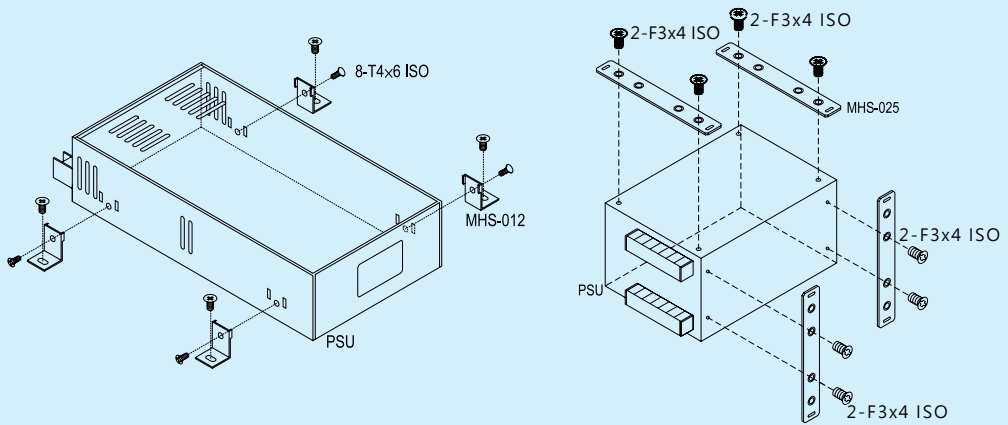

Switching Power Supply Accessories

Metal Mounting Brackets & Accessories

Part No.	Photo	MEAN WELL Case No.	Applicable MEAN WELL Models
DRL-01		238, 239, 240 903, 905, 931 932, 971	LRS-35/50/75/100 RS-25 RS-35 RS-15
DRL-02		241 901, 902, 906 915, 916, 920	LRS-150/150F SD-100/150
DRL-03A		980 987	SP-240 HRP(G)-300
DRP-01		238, 239, 241 901, 902 903, 906 931, 932, 946	LRS-35/50/100/150/150F All models
DRP-01A		203, 205 978, 999	RSD-100/150/200/300
DRP-02		240 905, 915, 916, 920, 928	LRS-75
DRP-03		DRP-01 DRL-01~03	All models
DRP-04		203, 205 978, 999	RSD-100/150/200/300
DRP-14		214 979 984	EDR/ NDR/ SDR/ TDR -240/ 480/ 960
DRP-14A		214 CMU2	CMU2/ SDR-960/ TDR -960
DRP-15		221 979, 984, 992	EDR/ NDR/ SDR/ TDR -75/ 120

Part No.	Photo	MEAN WELL Case No.	Applicable MEAN WELL Models
MHS012		206, 207, 215A 912, 915, 916, 935, 939, 940 977, 980, 982, 986, 987, 995	HDP-190/ 240 RSP-150/ 200/ 320/ 500 RSP-2400/ 3000 SE-450/ 1000 MP450/ 650/ 1000 HRP-300/ 450/ 600 LRS-200/ 350/ 450/ 600 LRS-350N2/ 600N2
MHS012LRS		207, 207A, 291, 292	NPB-120/240/360
MHS012D		287	LRS-200/ 200N2 350/ 350N2 450/ 600/ 600N2
MHS013		919, 926	SP-750 SE-600
MHS013A		250 256 296 294	RSP-1600/ RPB-1600 RCP-1600/ RCB-1600 DPU-3200/ DRP-3200 NSP-1600/ NSP-3200
MHS014		212 952	RSP-750 RSP-1000 SD-1000
MHS025		910	PSP-600 SP-500 PSPA-1000
MHS026		943	RSP-1500 / RST-7K5 / RST-15K / RST-10000 / BIC-5K / ERG-5000 / NTN-5K / SHP-30K
MHS027		971, 931	RS12 RS25

Installation Diagram

DRL/DRP series

MHS series

DRP series