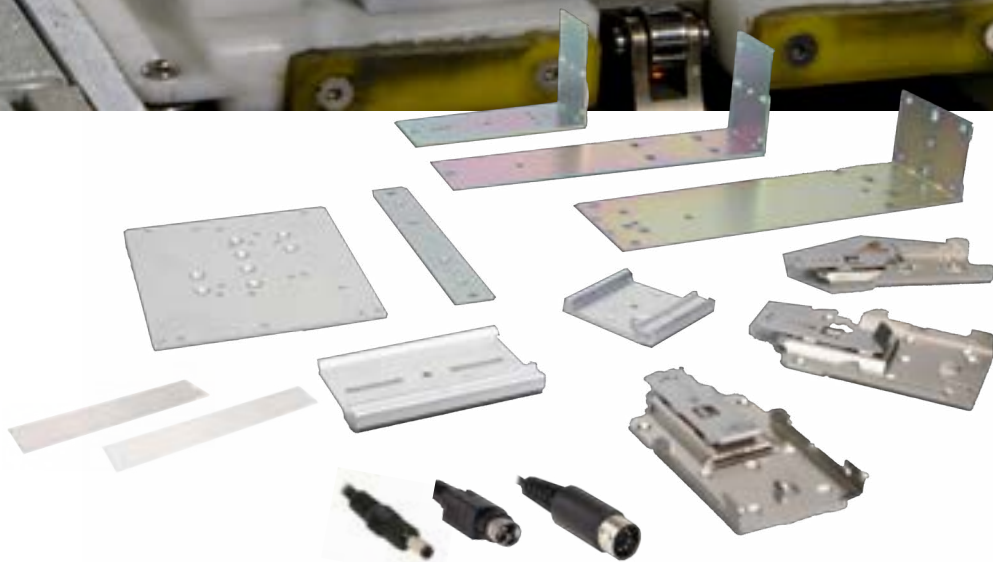

Switching Power Supply Accessories

Metal Mounting Brackets & Accessories

Part No.	Photo	MEAN WELL Case No.	Applicable MEAN WELL Models
DRL-01		238, 239, 240 903, 905, 931 932, 971	LRS-35/50/75/100 RS-25 RS-35 RS-15
DRL-02		241 901, 902, 906 915, 916, 920	LRS-150/150F SD-100/150
DRL-03A		980 987	SP-240 HRP(G)-300
DRP-01		238, 239, 241 901, 902 903, 906 931, 932, 946	LRS-35/50/100/150/150F All models
DRP-01A		203, 205 978, 999	RSD-100/150/200/300
DRP-02		240 905, 915, 916, 920, 928	LRS-75
DRP-03		DRP-01 DRL-01~03	All models
DRP-04		203, 205 978, 999	RSD-100/150/200/300
DRP-14		214 979 984	EDR/ NDR/ SDR/ TDR -240/ 480/ 960
DRP-14A		214 CMU2	CMU2/ SDR-960/ TDR -960
DRP-15		221 979, 984, 992	EDR/ NDR/ SDR/ TDR -75/ 120

Part No.	Photo	MEAN WELL Case No.	Applicable MEAN WELL Models
MHS012		206, 207, 215A 912, 915, 916, 935, 939, 940 977, 980, 982, 986, 987, 995	HDP-190/ 240 RSP-150/ 200/ 320/ 500 RSP-2400/ 3000 SE-450/ 1000 MP450/ 650/ 1000 HRP-300/ 450/ 600 LRS-200/ 350/ 450/ 600 LRS-350N2/ 600N2
MHS012LRS		207, 207A, 291, 292	NPB-120/240/360
MHS012D		287	LRS-200/ 200N2 350/ 350N2 450/ 600/ 600N2
MHS013		919, 926	SP-750 SE-600
MHS013A		250 256 296 294	RSP-1600/ RPB-1600 RCP-1600/ RCB-1600 DPU-3200/ DRP-3200 NSP-1600/ NSP-3200
MHS014		212 952	RSP-750 RSP-1000 SD-1000
MHS025		910	PSP-600 SP-500 PSPA-1000
MHS026		943	RSP-1500 / RST-7K5 / RST-15K / RST-10000 / BIC-5K / ERG-5000 / NTN-5K / SHP-30K
MHS027		971, 931	RS12 RS25

Installation Diagram

DRL/DRP series

MHS series

DRP series