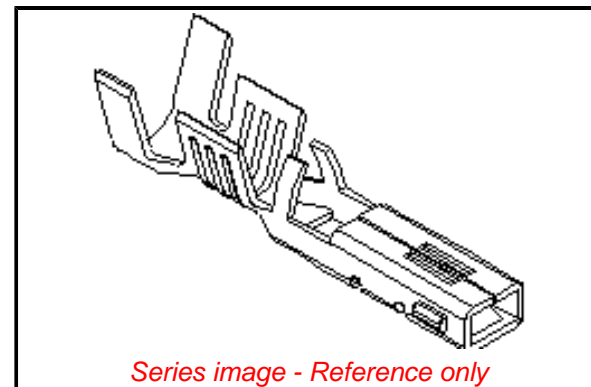

PLEASE CHECK WWW.MOLEX.COM FOR LATEST PART INFORMATION

Part Number: [0357460210](#)
Status: **Active**
Overview: VersaBlade™ Wire-to-Wire Connector System
Description: VersaBlade™ .070 Female Crimp Terminal, 14-18 AWG, Type A

General

Product Family	Crimp Terminals
Series	35746
Application	Power
Crimp Quality Equipment	Yes
Overview	<u>VersaBlade™ Wire-to-Wire Connector System</u>
Product Name	VersaBlade™
UPC	800754378468

Physical