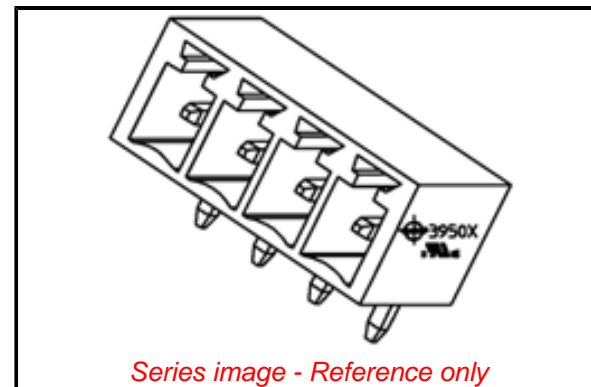

PLEASE CHECK WWW.MOLEX.COM FOR LATEST PART INFORMATION

Part Number: [0395021010](#)
Status: **Active**
Overview: Eurostyle™ Terminal Blocks
Description: 3.50mm Pitch Eurostyle™ Horizontal PCB Header, 10 Circuits

Documents:

[3D Model](#) [Product Specification PS-39500-001-001 (PDF)](#)
[Drawing (PDF)](#) [RoHS Certificate of Compliance (PDF)](#)

Agency Certification

UL E48521

General

Product Family Terminal Blocks
Series [39502](#)
Application N/A
Component Type PCB Header
Overview [Eurostyle™ Terminal Blocks](#)
Product Name ESE, Eurostyle™ Pluggable
Type Euro Block
UPC 822350435031

Physical

Circuits (Loaded) 10
Entry Angle N/A
Lock to Mating Part None
Net Weight 0.010/mg
Number of Rows 1
Orientation Horizontal
PC Tail Length 3.50mm
PCB Thickness - Recommended 2.50mm
Panel Mount No
Pitch - Mating Interface 3.50mm
Pitch - Termination Interface 3.50mm
Polarized to Mating Part Yes
Shrouded Fully
Stackable No
Temperature Range - Operating -40°C to +105°C
Wire Size AWG N/A

Electrical

Current - Maximum per Contact 8.0A
Voltage - Maximum 300V

Material Info

Reference - Drawing Numbers

Product Specification PS-39500-001-001
Sales Drawing SD-39501-002, SD-39502-001

Series image - Reference only

EU ELV

Not Relevant

EU RoHS

Compliant

China RoHS

REACH SVHC

Not Contained Per -
ED/30/2017 (7 July
2017)

Halogen-Free

Status

Low-Halogen

**Need more information on product
environmental compliance?**

Email productcompliance@molex.com
Please visit the [Contact Us](#) section for any
non-product compliance questions.

China ROHS Green Image
ELV Not Relevant
RoHS Phthalates Not Contained

Search Parts in this Series

[39502](#) Series

Mates With

Most 3.50mm Pitch Industry Standard Plugs,
[39500](#) Horizontal Plug, [39503](#) Vertical Plug