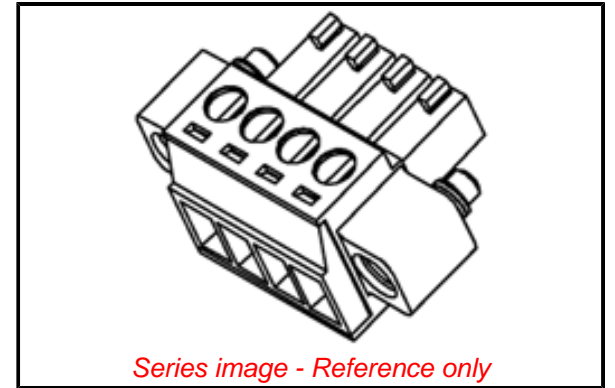

PLEASE CHECK WWW.MOLEX.COM FOR LATEST PART INFORMATION

Part Number: [0395140003](#)
Status: **Active**
Overview: Eurostyle Terminal Blocks
Description: 3.81mm Pitch Eurostyle Horizontal Plug, with Retention Screws, 3 Circuits

Documents:

3D Model	Packaging Specification PK-39500-001 (PDF)
3D Model (PDF)	Packaging Specification PK-39514-001 (PDF)
Drawing (PDF)	RoHS Certificate of Compliance (PDF)
Product Specification PS-39500-001-001 (PDF)	

Agency Certification

UL E48521

General

Product Family	Terminal Blocks
Series	39514
Application	N/A
Component Type	Plug
Overview	Eurostyle Terminal Blocks
Product Name	ESE, Eurostyle Pluggable
Type	Euro Block
UPC	822350688901

Physical

Circuits (Loaded)	3
Entry Angle	Vertical
Lock to Mating Part	Yes
Number of Rows	1
Orientation	Horizontal
Panel Mount	No
Pitch - Mating Interface	3.81mm
Pitch - Termination Interface	3.81mm
Polarized to Mating Part	Yes
Stackable	No
Temperature Range - Operating	-40° to +105°C
Wire Size AWG	16, 18, 20, 22, 24
Wire Size mm²	0.20-1.31

Electrical

Current - Maximum per Contact	8.0A
Voltage - Maximum	300V

Material Info

Reference - Drawing Numbers

Packaging Specification	PK-39500-001, PK-39514-001
Product Specification	PS-39500-001-001
Sales Drawing	SD-39514-001

EU ELV

Not Relevant

EU RoHS

Compliant

REACH SVHC

Not Contained Per -
ED/71/2019 (16 July
2019)

Halogen-Free

Status

Low-Halogen

For more information, please visit [Contact US](#)

China ROHS

ELV

RoHS Phthalates

China RoHS

Green Image

Not Relevant

Not Contained

Search Parts in this Series

[39514 Series](#)

Mates With

Most 3.81mm Pitch Industry Standard PCB Headers, [39515](#) Vertical PCB Header with Threaded Retention Inserts, [39516](#) Horizontal PCB Header with Threaded Retention Inserts