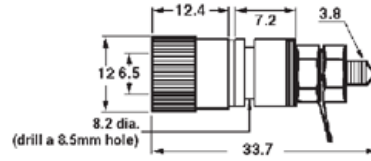

LOW PROFILE BINDING POSTS