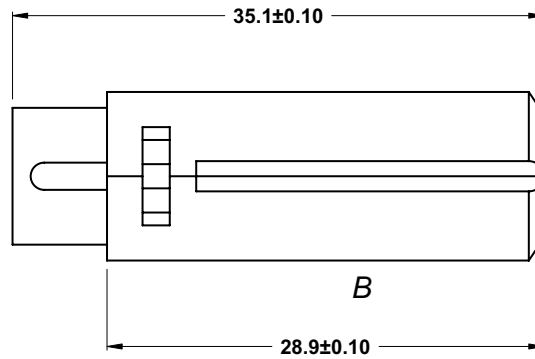

26-240-0

26-250-0

26-260-0

26-280-0

Materials

- A. SR: PVC
- B. Cover: ABS
- C. Shield: Nickel over brass
- D. Insulation: PC
- E. Pin: Silver over brass

TITLE		SCALE
INLINE PLUGS		2:1
DRAWING NO. 26-2XX		
		UNITS mm
FILE NAME	26-2XX.pdf	SHEET 1/1