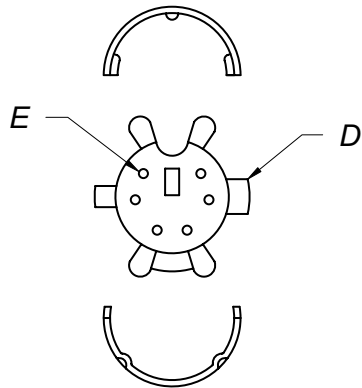

26-240-0

26-250-0

26-260-0

26-280-0

Materials

- A. SR: PVC
- B. Cover: ABS
- C. Shield: Nickel over brass
- D. Insulation: PC
- E. Pin: Silver over brass

TITLE		SCALE
INLINE PLUGS		2:1
DRAWING NO. 26-2XX		
		UNITS mm
FILE NAME	26-2XX.pdf	SHEET 1/1