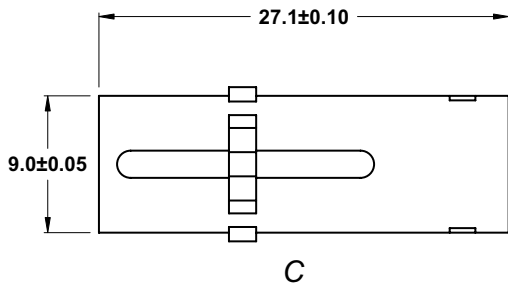

26-240-0

26-250-0

26-260-0

26-280-0

Materials

- A. SR: PVC
- B. Cover: ABS
- C. Shield: Nickel over brass
- D. Insulation: PC
- E. Pin: Silver over brass

TITLE		SCALE
INLINE PLUGS		2:1
DRAWING NO. 26-2XX		
		UNITS mm
FILE NAME	26-2XX.pdf	SHEET 1/1