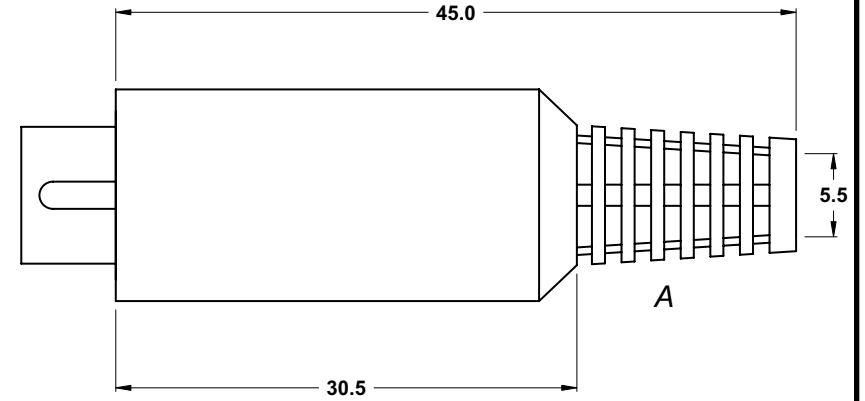

26-240-0

26-250-0

26-260-0

26-280-0

Materials

- A. SR: PVC
- B. Cover: ABS
- C. Shield: Nickel over brass
- D. Insulation: PC
- E. Pin: Silver over brass

TITLE		SCALE
INLINE PLUGS		2:1
DRAWING NO. 26-2XX		
		UNITS mm
FILE NAME	26-2XX.pdf	SHEET 1/1