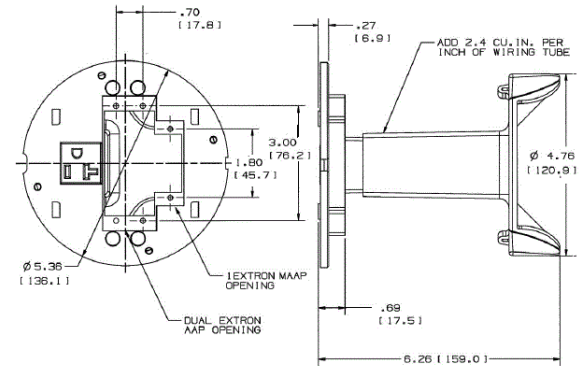

### Ordering Information

Description	Device Color	UPC	Catalog Number
Recessed opening for	Black	783585371276	S1SPEXT2

### Online Resources

[Customer Use Drawing](#)  
[eCatalog](#)  
[Installation Instructions](#)

Dimensions in Inches (mm)

Hubbell Wiring Device-Kellems • Hubbell Incorporated (Delaware) • 40 Waterview Drive • Shelton, CT 06484