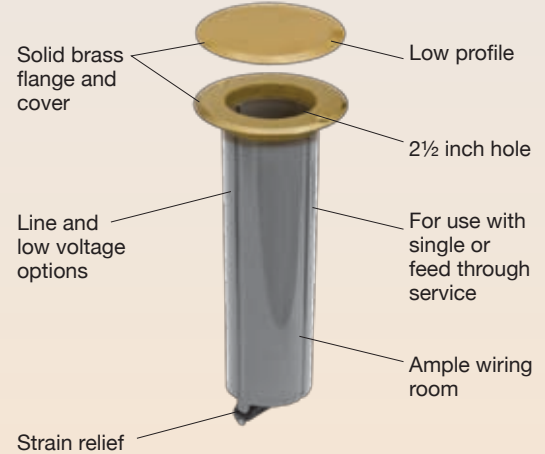

Residential Delivery Systems

Floor Boxes For Wood Floors

Floor Box for Wood Floors

homeSELECT™ Wood Floor Boxes allow for the placement of electrical power or a combination of power and voice/data devices. Boxes easily mount into the floor and are height adjustable (up to 3/4 inch) for optimal alignment and fit. UL Listed and CSA Certified.

Template cutout provided with instructions for proper installation.

Drop-In Floor Box

homeSELECT™ Drop-In Floor Boxes are perfect for quick and easy installation of power or low voltage. Simply cut a hole between the floor and joists and drop through. The flange lip holds it in place.

Drop-In Floor Box For Structural Wood Floors

Description	Material	Rating	Catalog Number
Drop-in floor box; mounts in 2.50 inch hole opening; includes solid brass cover; single 125V tamper-resistant receptacle; optional device mounts for two voice/data video ports; suitable for feed through circuitry; impact resistant box	Solid Brass	15 Amp	RF151R
	Solid Brass	20 Amp	RF201R