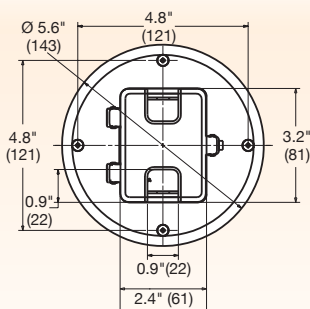

Product Dimensions Inches (mm)

Wood Floor Boxes