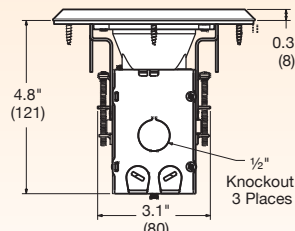

Drop-In Floor Box