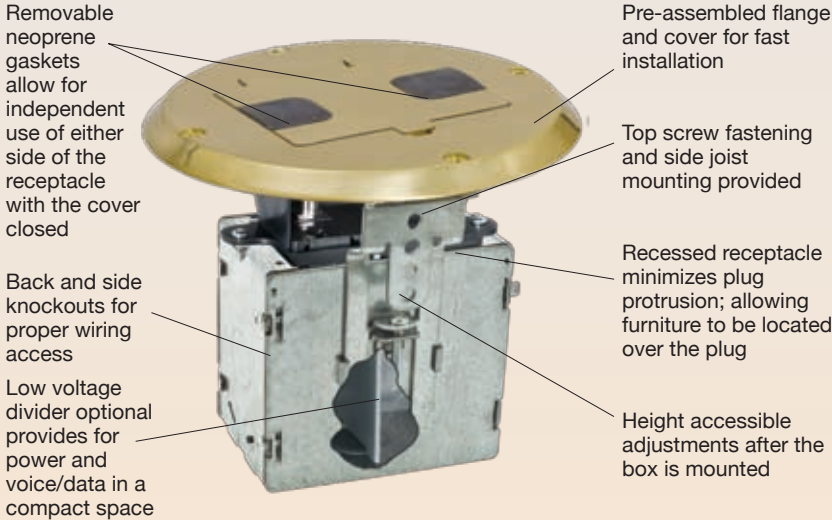

RESIDENTIAL Delivery Systems

Power and Voice/Data/Video Exactly Where You Need It.

Floor Boxes

Under Cabinet/Counter

Space Limited Areas

homeSELECTTM
Setting the standard, wire to wire.

Your complete source for home electrical and voice/data products.

Residential Delivery Systems

Floor Boxes For Wood Floors

Floor Box for Wood Floors

homeSELECT™ Wood Floor Boxes allow for the placement of electrical power or a combination of power and voice/data devices. Boxes easily mount into the floor and are height adjustable (up to 3/4 inch) for optimal alignment and fit. UL Listed and CSA Certified.

Template cutout provided with instructions for proper installation.

Drop-In Floor Box

homeSELECT™ Drop-In Floor Boxes are perfect for quick and easy installation of power or low voltage. Simply cut a hole between the floor and joists and drop through. The flange lip holds it in place.

Drop-In Floor Box For Structural Wood Floors

Description	Material	Rating	Catalog Number
Drop-in floor box; mounts in 2.50 inch hole opening; includes solid brass cover; single 125V tamper-resistant receptacle; optional device mounts for two voice/data video ports; suitable for feed through circuitry; impact resistant box	Solid Brass	15 Amp	RF151R
	Solid Brass	20 Amp	RF201R