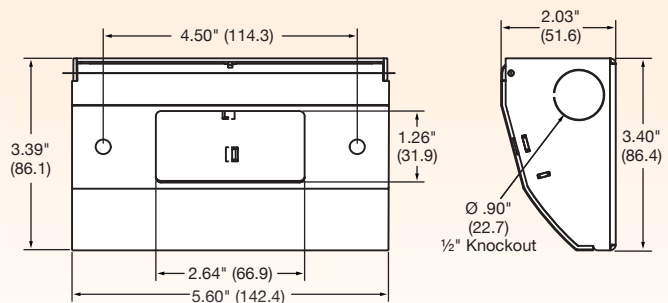

Residential Delivery Systems

Under Cabinet/Counter Power Distribution

Under Cabinet Power Distribution Has Never Been So Convenient

homeSELECT™ Slim Fit and GFCI Fit Surface Boxes enable receptacles and voice/data products to be surface mounted exactly where they are needed. Similar to under cabinet lighting products, these surface boxes provide a precise fit—horizontally or vertically.

Under Cabinet/Counter Power Distribution

Description

Slim fit box; offers the slimmest; sleekest; most stylish option for low profile; out-of-sight mounting; devices sold separately

Material/Color

Stainless Steel
White Metal
White Nylon

Catalog Number

RU100SS
RU100W
RU170W*

GFCI fit box; designed specifically for GFCI or JLOAD™ accommodation where internal wiring space is needed; devices sold separately

Stainless Steel
White Metal
White Nylon

RU200SS
RU200W
RU270W*

Note: * Steel box with nylon cover.

Installation Options

Vertical Mount

Horizontal Mount

Product Dimensions Inches (mm)

Slim Fit

GFCI Fit