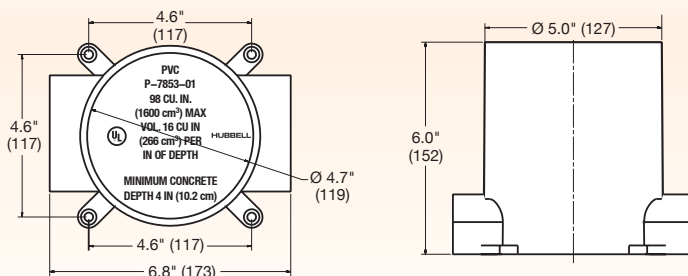

Product Dimensions Inches (mm)

Concrete Floor Boxes

Residential Delivery Systems

Under Cabinet/Counter Power Distribution

Under Cabinet Power Distribution Has Never Been So Convenient

homeSELECT™ Slim Fit and GFCI Fit Surface Boxes enable receptacles and voice/data products to be surface mounted exactly where they are needed. Similar to under cabinet lighting products, these surface boxes provide a precise fit—horizontally or vertically.