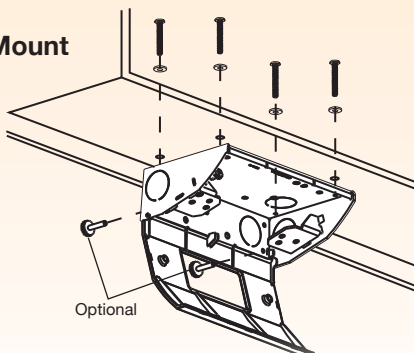

Stainless Steel
White Metal
White Nylon

RU200SS
RU200W
RU270W*

Note: * Steel box with nylon cover.

Installation Options

Vertical Mount

Horizontal Mount

Product Dimensions Inches (mm)

Slim Fit