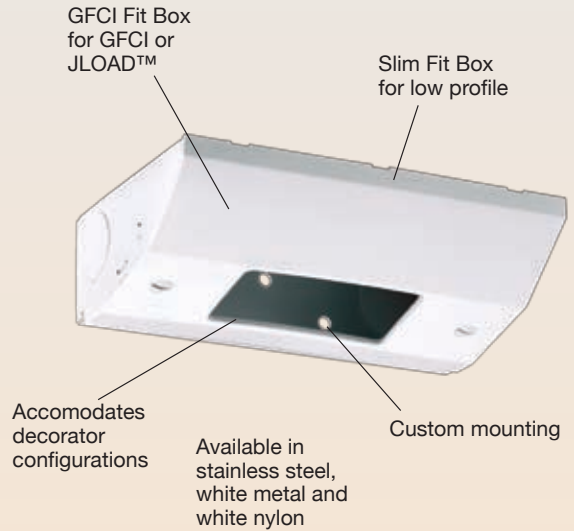

Template cutout provided with instructions for proper installation.

Drop-In Floor Box

homeSELECT™ Drop-In Floor Boxes are perfect for quick and easy installation of power or low voltage. Simply cut a hole between the floor and joists and drop through. The flange lip holds it in place.

Product Dimensions Inches (mm)

Wood Floor Boxes

Drop-In Floor Box

Residential Delivery Systems

Floor Boxes For Concrete Floors

Floor Box for Concrete Floors

homeSELECT™ Round Non-Metallic Floor Box offers an economical solution for electrical power or a combination of power and voice/data applications. Designed specifically for slab-on-grade installation. Quick and easy installation is assured using a push in place leveling system. UL Listed.

Product Dimensions Inches (mm)

Concrete Floor Boxes

Residential Delivery Systems

Under Cabinet/Counter Power Distribution

Under Cabinet Power Distribution Has Never Been So Convenient

homeSELECT™ Slim Fit and GFCI Fit Surface Boxes enable receptacles and voice/data products to be surface mounted exactly where they are needed. Similar to under cabinet lighting products, these surface boxes provide a precise fit—horizontally or vertically.

RU100W

RU200SS

Under Cabinet/Counter Power Distribution

Description

Slim fit box; offers the slimmest; sleekest; most stylish option for low profile; out-of-sight mounting; devices sold separately

Material/Color