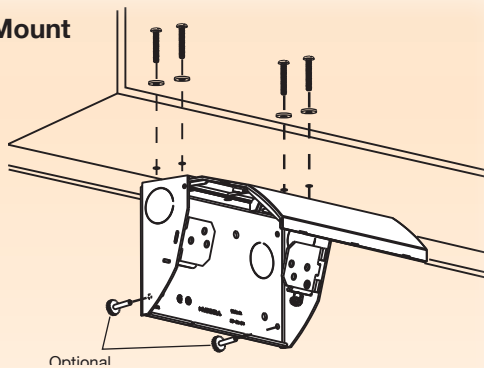

Stainless Steel
White Metal
White Nylon

RU200SS
RU200W
RU270W*

Note: * Steel box with nylon cover.

Installation Options

Vertical Mount

Horizontal Mount

Product Dimensions Inches (mm)

Slim Fit