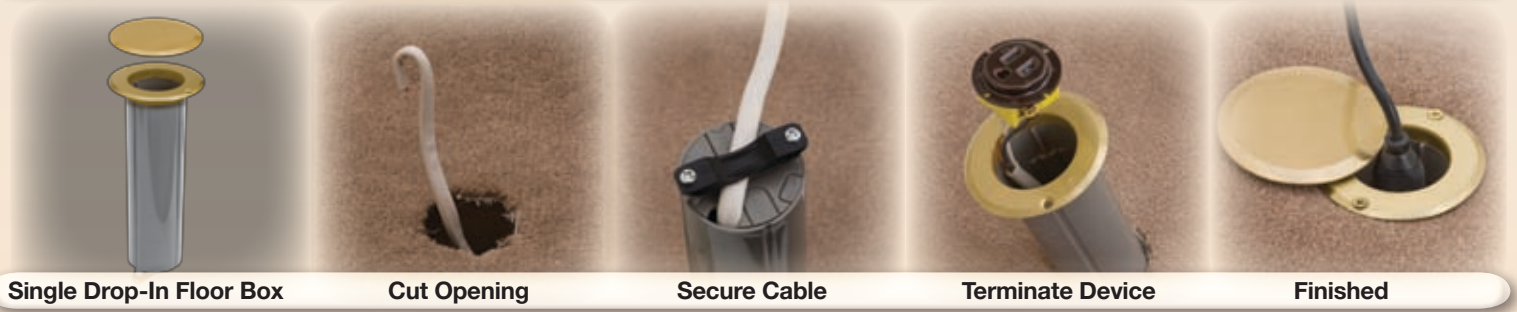

RJ620W

RJ62W

RJ600

Product Dimensions Inches (mm)

Installation Tips and Techniques*

Note: * Complete instructions supplied with products

Hubbell Wiring Device-Kellems
 185 Plains Road • Milford, CT 06461-2420
 (203) 882-4800 • Fax (800) 255-1031
www.hubbell-wiring.com