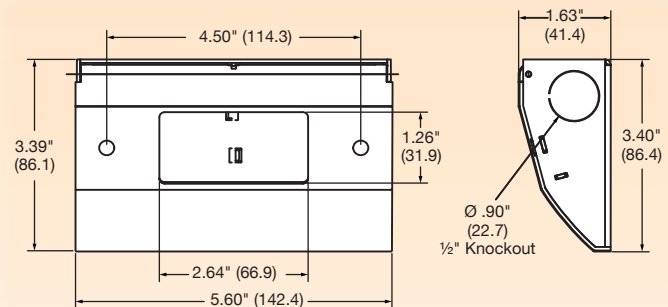

Stainless Steel
White Metal
White Nylon

RU200SS
RU200W
RU270W*

Note: * Steel box with nylon cover.

Installation Options

Vertical Mount

Horizontal Mount

Product Dimensions Inches (mm)

Slim Fit