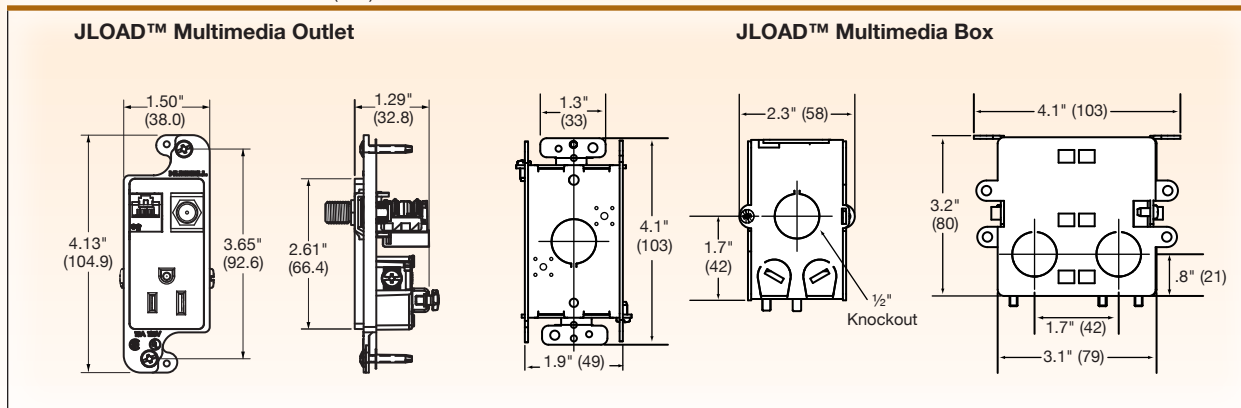

Residential Delivery Systems

Floor Boxes For Wood Floors

Floor Box for Wood Floors

homeSELECT™ Wood Floor Boxes allow for the placement of electrical power or a combination of power and voice/data devices. Boxes easily mount into the floor and are height adjustable (up to 3/4 inch) for optimal alignment and fit. UL Listed and CSA Certified.

Template cutout provided with instructions for proper installation.

Drop-In Floor Box

homeSELECT™ Drop-In Floor Boxes are perfect for quick and easy installation of power or low voltage. Simply cut a hole between the floor and joists and drop through. The flange lip holds it in place.

RJ620W

RJ62W

RJ600

Product Dimensions Inches (mm)

Installation Tips and Techniques*

Note: * Complete instructions supplied with products

Hubbell Wiring Device-Kellems
 185 Plains Road • Milford, CT 06461-2420
 (203) 882-4800 • Fax (800) 255-1031
www.hubbell-wiring.com