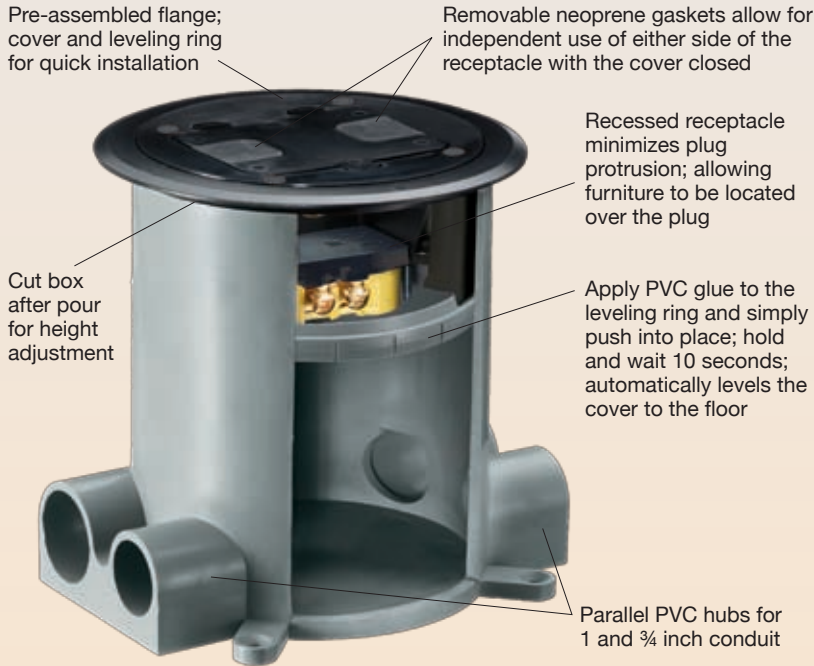

Template cutout provided with instructions for proper installation.

Drop-In Floor Box

homeSELECT™ Drop-In Floor Boxes are perfect for quick and easy installation of power or low voltage. Simply cut a hole between the floor and joists and drop through. The flange lip holds it in place.

Drop-In Floor Box For Structural Wood Floors

Description	Material	Rating	Catalog Number
Drop-in floor box; mounts in 2.50 inch hole opening; includes solid brass cover; single 125V tamper-resistant receptacle; optional device mounts for two voice/data video ports; suitable for feed through circuitry; impact resistant box	Solid Brass	15 Amp	RF151R
	Solid Brass	20 Amp	RF201R

Product Dimensions Inches (mm)

Wood Floor Boxes

Drop-In Floor Box

Residential Delivery Systems

Floor Boxes For Concrete Floors

Floor Box for Concrete Floors

homeSELECT™ Round Non-Metallic Floor Box offers an economical solution for electrical power or a combination of power and voice/data applications. Designed specifically for slab-on-grade installation. Quick and easy installation is assured using a push in place leveling system. UL Listed.

Product Dimensions Inches (mm)

Concrete Floor Boxes

Residential Delivery Systems

Under Cabinet/Counter Power Distribution

Under Cabinet Power Distribution Has Never Been So Convenient

homeSELECT™ Slim Fit and GFCI Fit Surface Boxes enable receptacles and voice/data products to be surface mounted exactly where they are needed. Similar to under cabinet lighting products, these surface boxes provide a precise fit—horizontally or vertically.