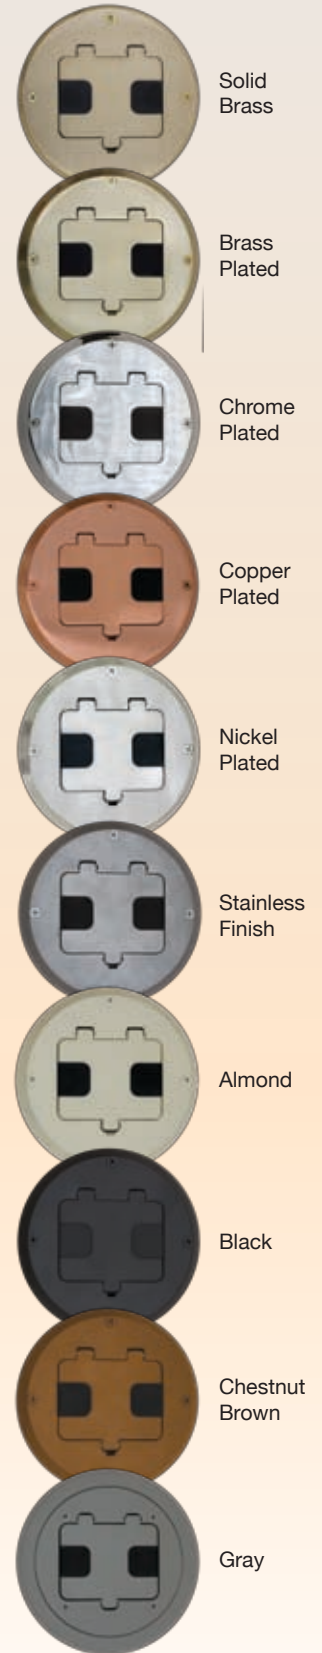

The Right Choice For That Perfect Finishing Touch!