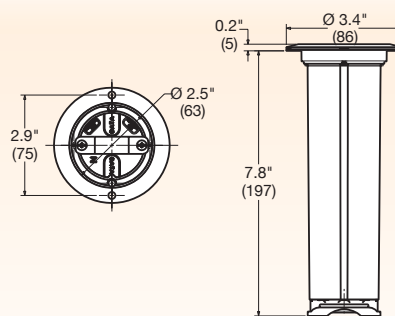

Drop-In Floor Box