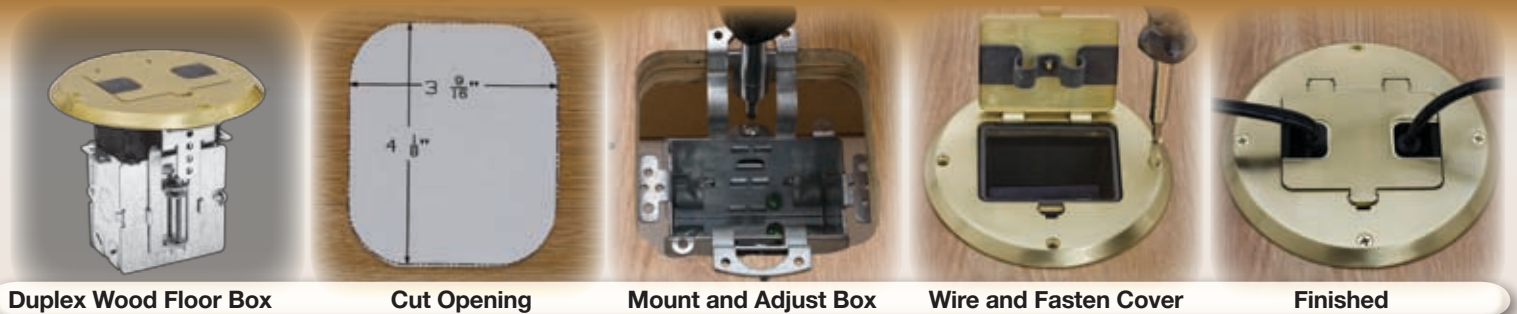

Installation Tips and Techniques*

Note: * Complete instructions supplied with products

Hubbell Wiring Device-Kellems
185 Plains Road • Milford, CT 06461-2420
(203) 882-4800 • Fax (800) 255-1031
www.hubbell-wiring.com

Bryant Electric
185 Plains Road • Milford, CT 06461-2420
(800) 323-2792 • Fax (800) 543-0538
www.bryant-electric.com

Hubbell Premise Wiring
14 Lord's Hill Road • Stonington, CT 06378-0901
(860) 535-8326 • (800) 626-0005 • Fax (860) 535-8328
www.hubbell-premise.com

Hubbell Canada LP
870 Brock Road South • Pickering, Ontario L1W 1Z8
(800) 263-4622 • (905) 839-1138 • Fax (905) 839-9108
www.hubbell-canada.com

Hubbell De Mexico, S.A. de C.V.
Ave. Coyoacan No. 1051 • Col. Del Valle C.P. 03100 Mexico D. F.
(01 55) 91 51 99 99 • Fax (01 55) 91 51 99 88
www.hubbell.com.mx