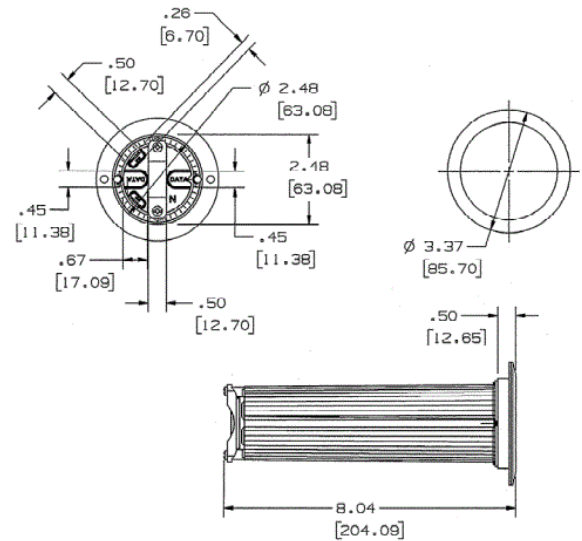

Floor Boxes
Residential Delivery Systems
Drop-In Floor Box for Wooden Floors

HUBBELL

Features

- Ample wiring room
- Solid brass flange and cover
- For use with single or feed through service

Ordering Information

Description	Rating	UPC	Catalog Number
Drop-in floor box;	20 Amp	883778300875	RF201R

Specifications

Material	Solid Brass
----------	-------------

Online Resources

- Customer Use Drawing
- eCatalog
- Installation Instructions

Dimensions in Inches (mm)

Hubbell Wiring Device-Kellems • Hubbell Incorporated (Delaware) • 40 Waterview Drive • Shelton, CT 06484

Phone (800) 288-6000 • Fax (800) 255-1031 • Specifications subject to change without notice.