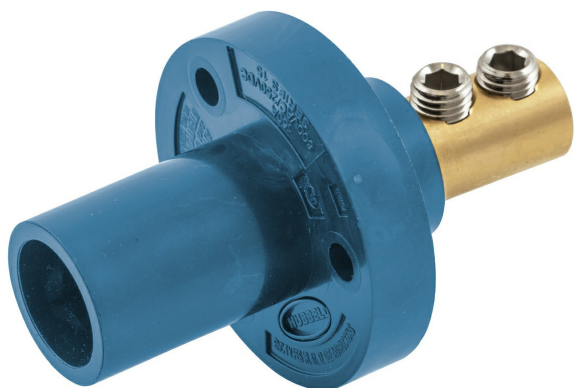

Keyword or Part #

Home / Products / Electrical & Electronic / Wiring Devices / Single Pole Devices / HBL15MRBL

HBL15MRBL

by multiple brands
Catalog ID: HBL15MRBL

Single Pole Products, Male Inlet, Double Set Screw Termination, 150 Amp Series, Blue

[More Information](#)

Select Options

Brand

HUBBELL WIRING DEVICE-KELLEMS

[SHARE](#)

Where to Buy

[Contact Us](#)

- Overview**
- Specifications
- Resources

Overview

Single Pole Products, Male Inlet, Double Set Screw Termination, 150 Amp Series, Blue

Standard Product

CUSTOMER SUPPORT

[Contact Us](#)

OUR COMPANY

- [About Us](#)
- [Our Brands](#)
- [Press Releases](#)
- [Careers](#)
- [Investors](#)