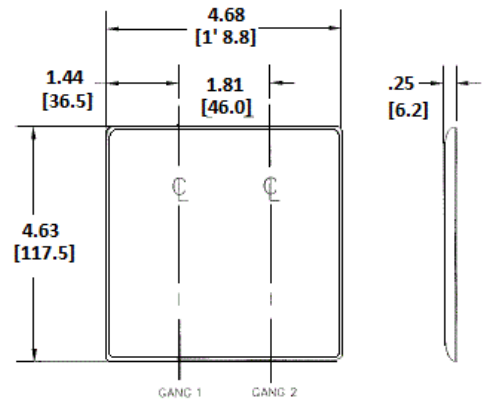

Wallplates Combination Wallplates, 2-Gang

HUBBELL

Features

- Reinforcement ribs for extra strength
- High-impact, self-extinguishing nylon material
- Captive screw feature holds mounting screw in place

Ordering Information

Description	Color	Catalog Number	UPC
2-Gang, 1-Toggle, 1-Single Receptacle 1.40 in. (35.6) Dia. Hole	Black	NP17BK	883778104190

Listings

UL Listed
CSA Certified

Specifications

Material	Nylon
Plate Type	2-Gang
Plate Openings	Toggle, Single Receptacle
Mounting Screws	Steel painted, slotted head
Appearance	Smooth

Online Resources

[Customer Use Drawing](#)
[eCatalog](#)

Dimensions in Inches (mm)

Hubbell Wiring Device-Kellems • Hubbell Incorporated (Delaware) • 40 Waterview Drive • Shelton, CT 06484

Phone (800) 288-6000 • Fax (800) 255-1031 • Specifications subject to change without notice.