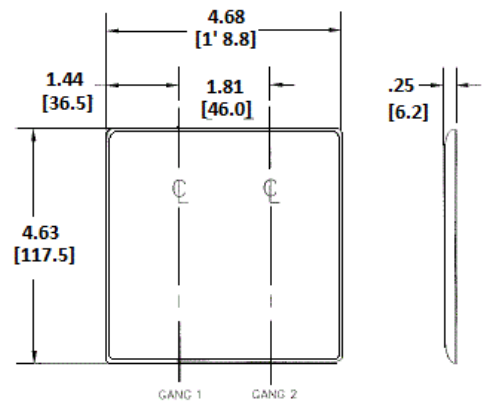

Wallplates Combination Wallplates, 2-Gang

HUBBELL

Features

- Reinforcement ribs for extra strength
- High-impact, self-extinguishing nylon material
- Captive screw feature holds mounting screw in place

Ordering Information

Description	Color	Catalog Number	UPC
2-Gang, 1-Decorator, 1-Telephone .406 in. (10.3) Hole, Strap Mount	Gray	NP1226GY	883778105036

Listings

UL Listed
CSA Certified

Specifications

Material	Nylon
Plate Type	2-Gang
Plate Openings	Toggle, Telephone
Mounting Screws	Steel painted, slotted head
Appearance	Smooth

Online Resources

Customer Use Drawing
eCatalog

Dimensions in Inches (mm)

Hubbell Wiring Device-Kellems • Hubbell Incorporated (Delaware) • 40 Waterview Drive • Shelton, CT 06484

Phone (800) 288-6000 • Fax (800) 255-1031 • Specifications subject to change without notice.