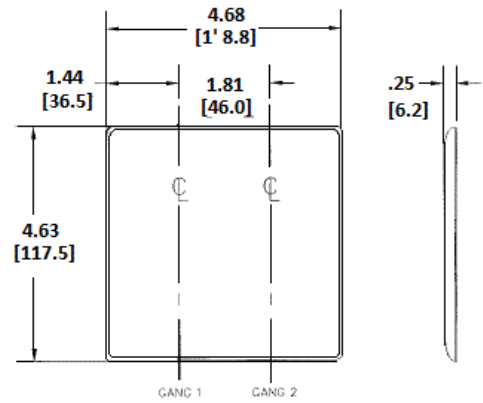

### Ordering Information

Description	Color	Catalog Number	UPC
2-Gang, 1-Toggle, 1-Telephone .406 in. (10.3) Hole, Strap Mount	Black	NP112BK	883778104800

### Specifications

Material	Nylon
Plate Type	2-Gang
Plate Openings	Toggle, Telephone
Mounting Screws	Steel painted, slotted head
Appearance	Smooth