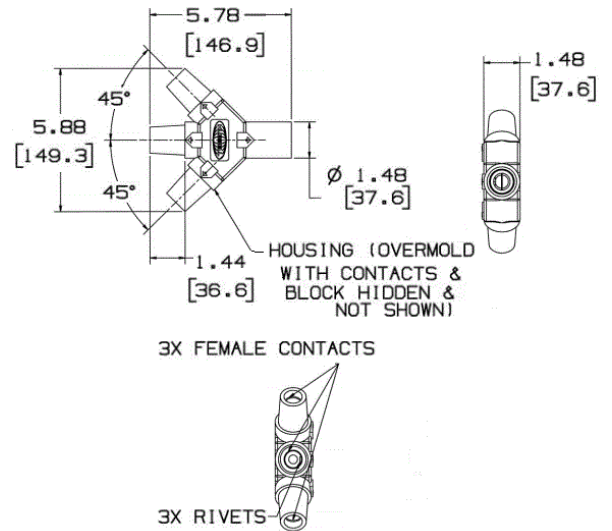

Specifications

Product Type	Ts" and Tri-Taps
Tee and Tap Type	Tri-Tap
Body Material	Thermoplastic Elastomer
Contact Material	Brass