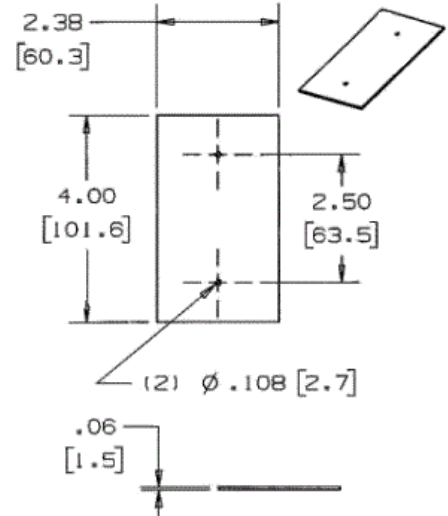

Raceway
Aluminum Raceway
HBLALU7620 Series Couplings (Pair)

HUBBELL

Features

- To join lengths of HBLALU5000 or HBLALU7620 base.

Ordering Information

Description	Material	UPC Number	Catalog Number
Couplings (Pair)	Aluminum	783585110790	HBLALU5701

Listings

UL Listed
CSA Certified

Specifications

Height	4.00"
Width	2.38"
Length	0.20"

Online Resources

Customer Use Drawing
eCatalog
Installation Instructions

Dimensions in Inches (mm)

Hubbell Wiring Device-Kellems • Hubbell Incorporated (Delaware) • 40 Waterview Drive • Shelton, CT 06484