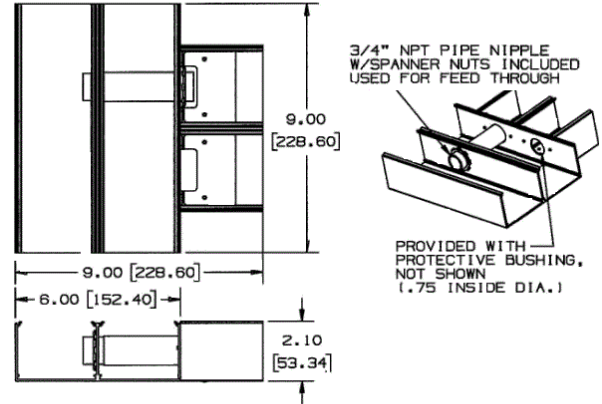

Raceway
 Aluminum Raceway
HBLALU4800 Series Two Channel Tee

HUBBELL

Features

- For branch connections of two runs of HBLALU4800 Raceway.
- HBLALU5701 couplings included.
- See page R-44 for cover plates.

Ordering Information

Description	Material	UPC Number	Catalog Number
Tee	Anodized Aluminum	783585218793	HBLALU4815

Listings

UL Listed
 CSA Certified

Specifications

Height	2.10"
Width	9.00"
Length	9.00"

Online Resources

Customer Use Drawing
 eCatalog
 Installation Instructions

Dimensions in Inches (mm)

Hubbell Wiring Device-Kellems • Hubbell Incorporated (Delaware) • 40 Waterview Drive • Shelton, CT 06484

Phone (800) 288-6000 • Fax (800) 255-1031 • Specifications subject to change without notice.