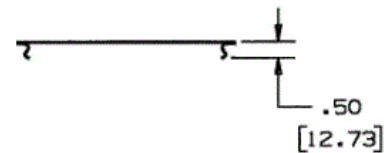

Ordering Information

Description	Material	UPC Number	Catalog Number
13 In. Precut Cover	Steel	783585218267	HBL6750C135IV

Color
Ivory

Listings

UL Listed
CSA Certified

Specifications

Height	0.1"
Width	6.75"
Length	13.50"

Online Resources

Customer Use Drawing
eCatalog
Installation Instructions

Dimensions in Inches (mm)

Hubbell Wiring Device-Kellems • Hubbell Incorporated (Delaware) • 40 Waterview Drive • Shelton, CT 06484