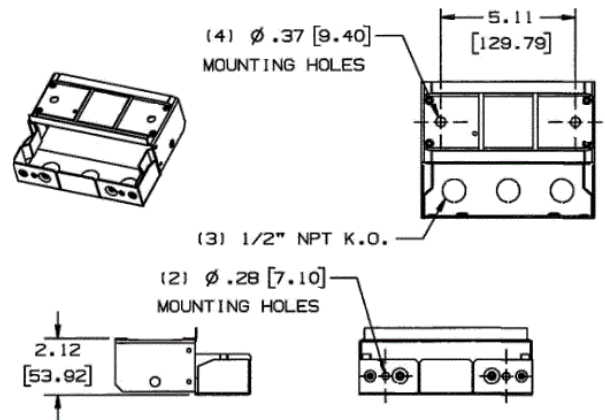

Raceway
Metal Raceway
HBL6750 Series Inverted Internal Elbow

HUBBELL

Features

- For connecting a vertical run of HBL6750 Raceway with a horizontal run.

Ordering Information

Description	Material	UPC Number	Catalog Number
Inverted Internal Elbow	Steel	783585217796	HBL6717NIV

Color
Ivory

Listings

UL Listed
CSA Certified

Specifications

Height	2.14"
Width	6.56"
Length	5.13"

Online Resources

Customer Use Drawing
eCatalog
Installation Instructions

Dimensions in Inches (mm)