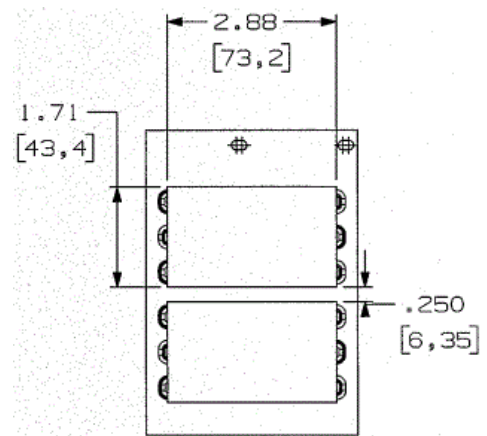

#### Ordering Information

- Includes necessary mounting hardware

**Catalog Number**  
FB10MP2B

**UPC**  
783585191690

#### Specifications

Face Plate

16 gauge zinc plated  
stamped steel

#### Online Resources

[Customer Use Drawing](#)  
[eCatalog](#)  
[Installation Instructions](#)

Dimensions in Inches (mm)

Hubbell Wiring Device-Kellems • Hubbell Incorporated (Delaware) • 40 Waterview Drive • Shelton, CT 06484