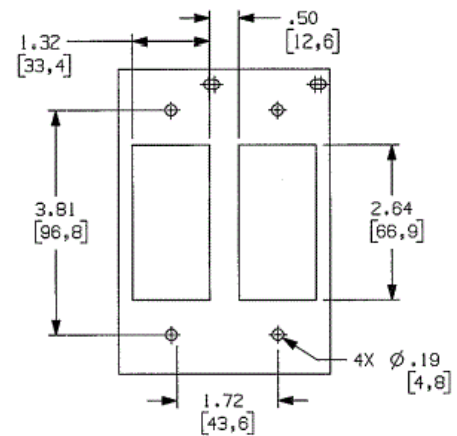

Floor Boxes

SystemOne 10- Gang Floor Box Plate

Double Gang Plate

HUBBELL

Features

- Two openings for decorator style devices

Ordering Information

- Includes necessary mounting hardware

Catalog Number
FB10MP2A

UPC
783585191683

Specifications

16 gauge zinc plated stamped steel
Nylon
Brass

Receptacle Face/Base
Contacts
Lead Wires

Online Resources

[Customer Use Drawing](#)
[eCatalog](#)
[Installation Instructions](#)

Dimensions in Inches (mm)

Hubbell Wiring Device-Kellems • Hubbell Incorporated (Delaware) • 40 Waterview Drive • Shelton, CT 06484

Phone (800) 288-6000 • Fax (800) 255-1031 • Specifications subject to change without notice.