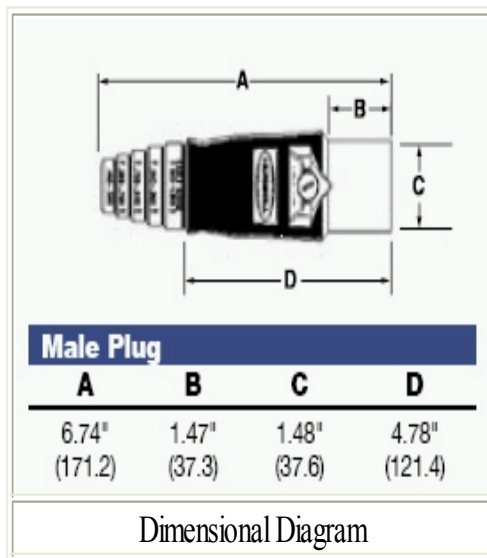

# HBL400MBK -- Single Pole Devices

Male Plug

400 Amp Male Plug, Black

Product Specifications	
Product Version	section-f/images/plugs-tn.jpg
Plug Type	Male Plug
Amperage	400 A
Color	 Black
Link to Drawing Library	<a href="#">Click here for Library</a>
Link to PDF Catalog	<a href="#">Click here for Catalog</a>

Ampacity Chart (Type SC/PPC Wire)	
Cable Size	Ampacity*
#4	140
#2	190
2/0	300
4/0	405

\* 90 Deg. C column NEC Table 400.5(B).

Ampacity Table