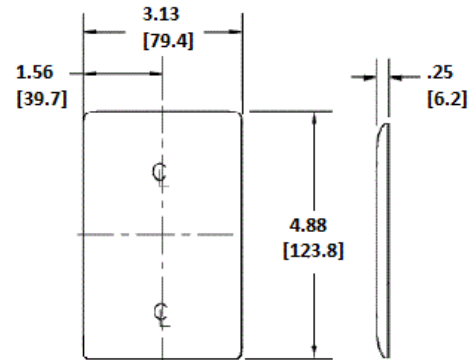

Description	Color	Catalog Number	UPC
1-Gang, Duplex Opening, Mid-Size	Red	NPJ8R	883778106439

Listings

UL Listed
CSA Certified

Specifications

Plate Material	Nylon
Plate Type	1-Gang
Plate Openings	Duplex Receptacle
Mounting Screws	Steel painted, slotted head
Appearance	Smooth

Online Resources

[Customer Use Drawing](#)
[eCatalog](#)

Dimensions in Inches (mm)

Hubbell Wiring Device-Kellems • Hubbell Incorporated (Delaware) • 40 Waterview Drive • Shelton, CT 06484

Phone (800) 288-6000 • Fax (800) 255-1031 • Specifications subject to change without notice.