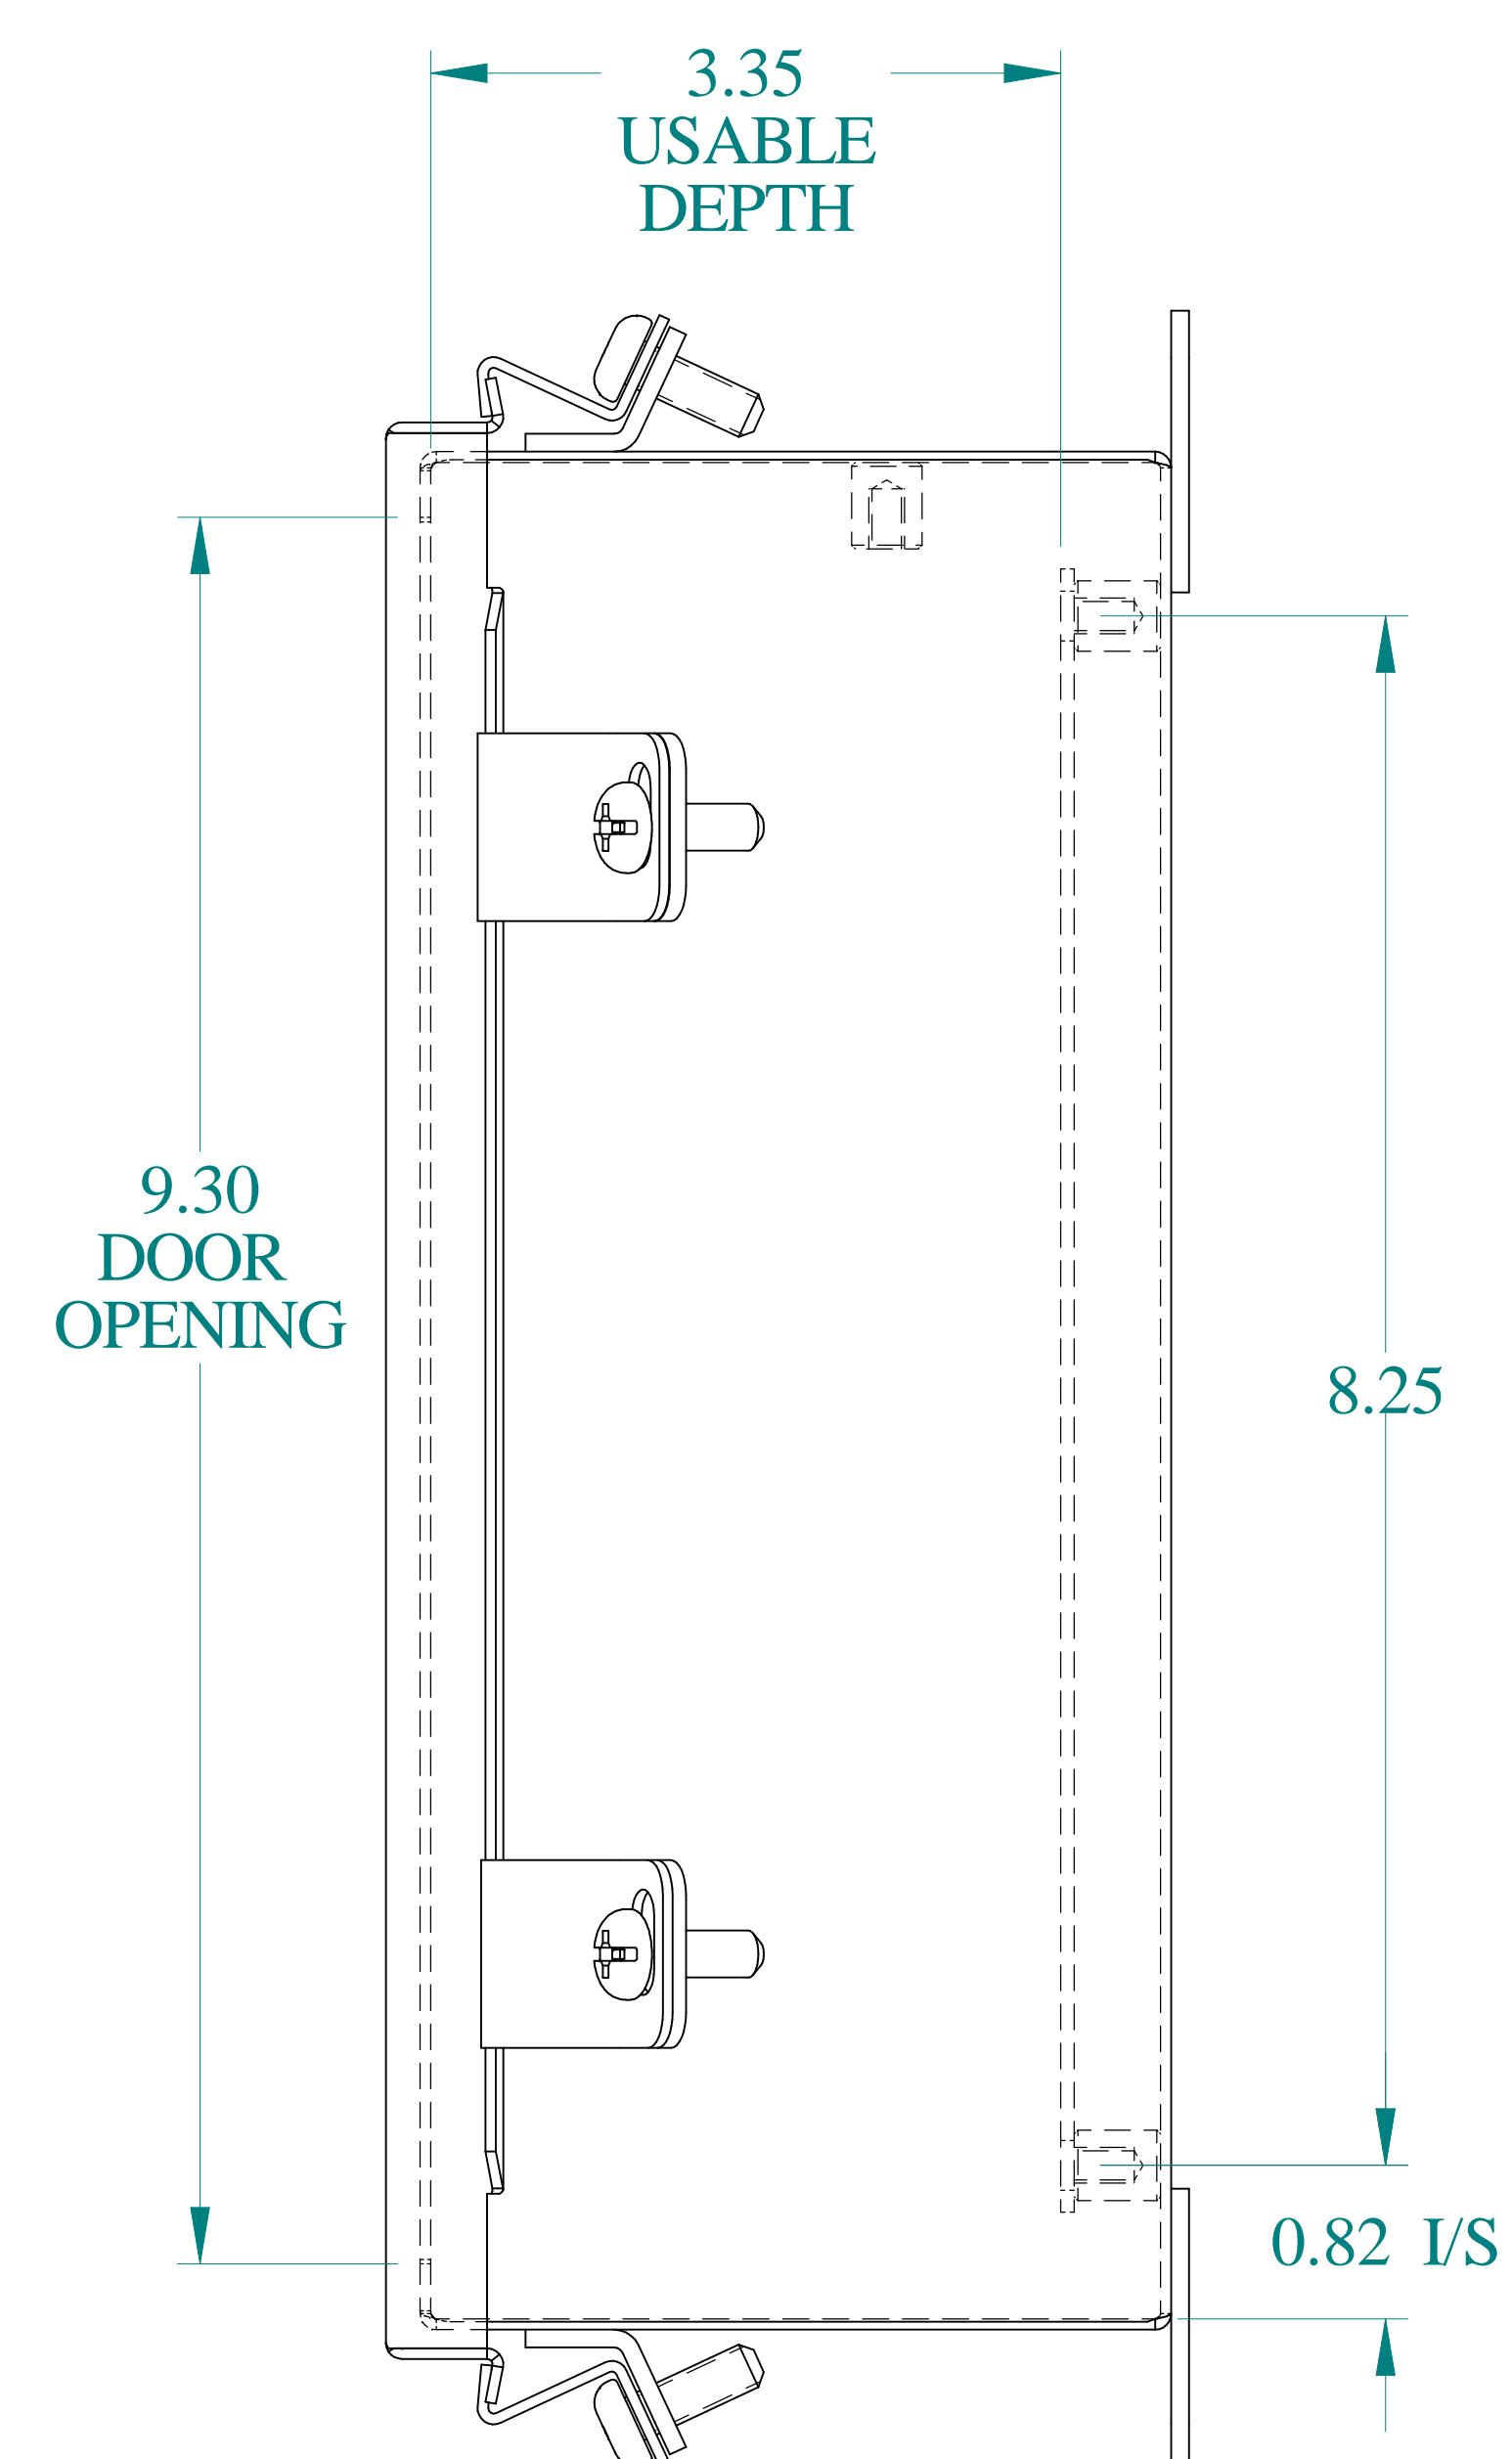

TOP VIEW

ISOMETRIC VIEWS

SIDE VIEW

FRONT VIEW

SIDE VIEW

BACK VIEW

BOTTOM VIEW

Data subject to change without notice.

Part # : 1414N4I

Date : May. 7, 2025

Link: www.hammg.com/1414N4I