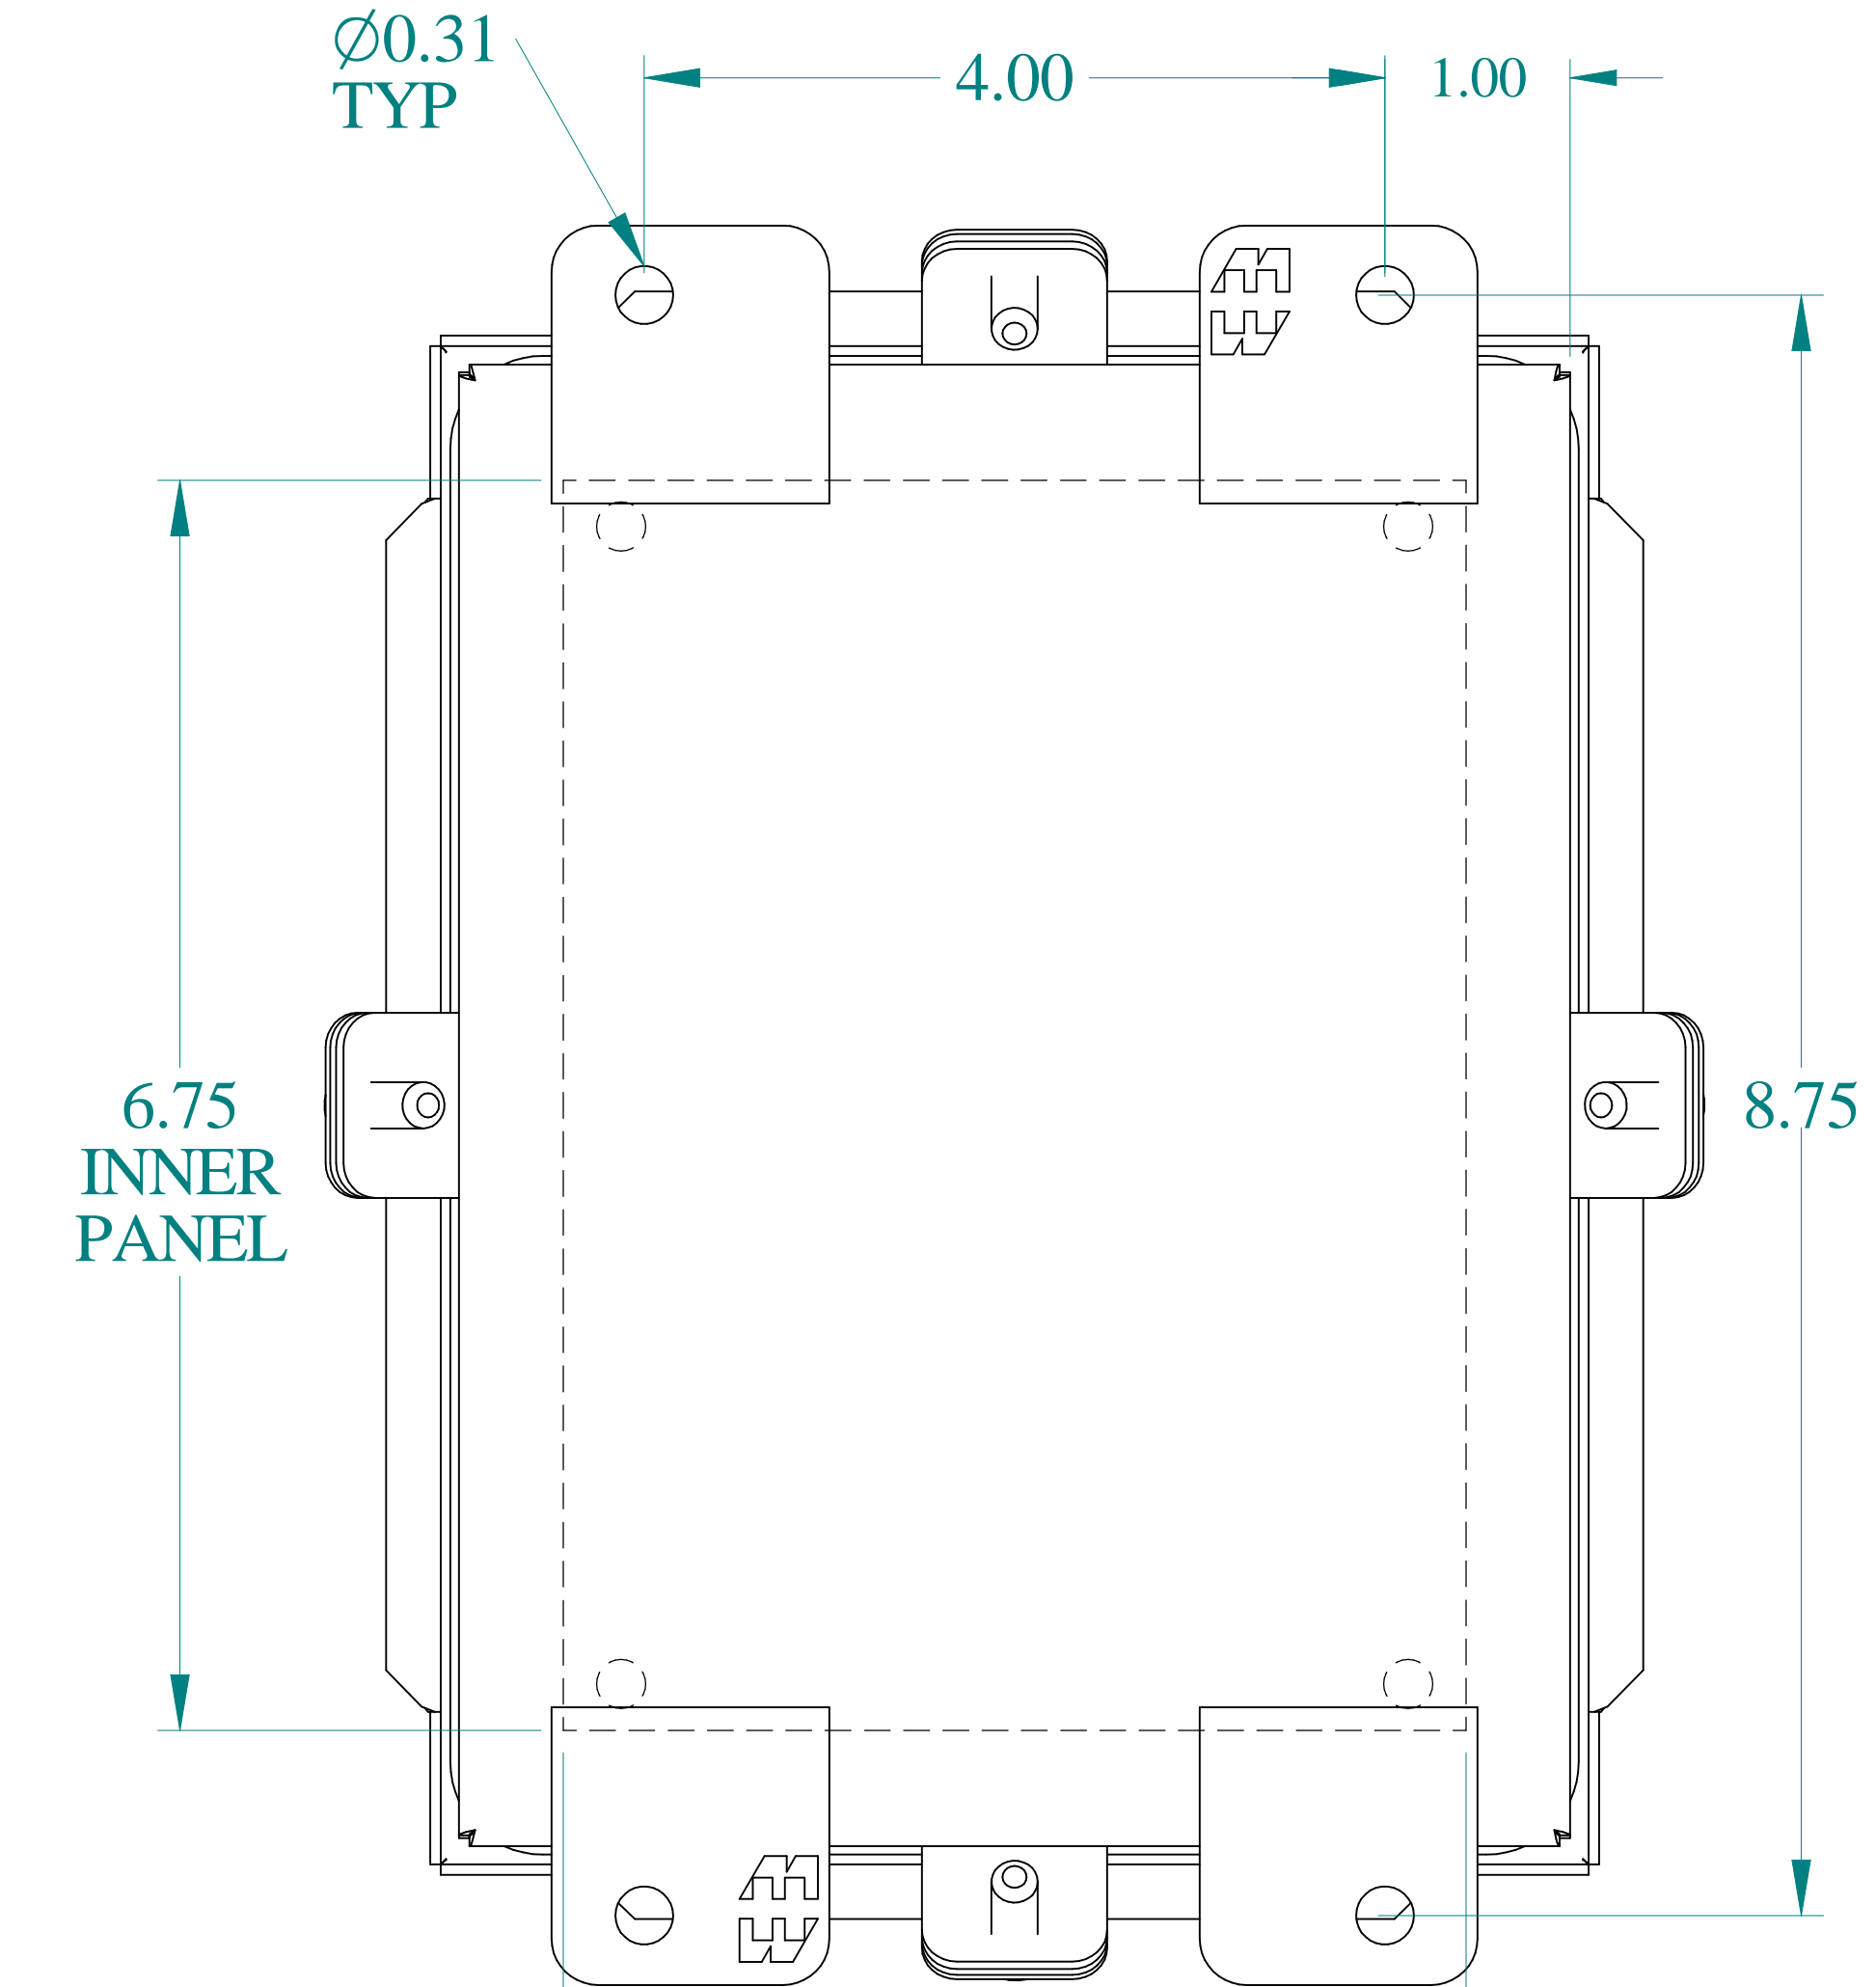

5.30  
DOOR  
OPENING

TOP VIEW

ISOMETRIC VIEWS

SIDE VIEW

FRONT VIEW

SIDE VIEW

BACK VIEW

BOTTOM VIEW

Data subject to change without notice.

Part # : 1414N4G

Date : May. 7, 2025

Link: [www.hamdmfg.com/1414N4G](http://www.hamdmfg.com/1414N4G)