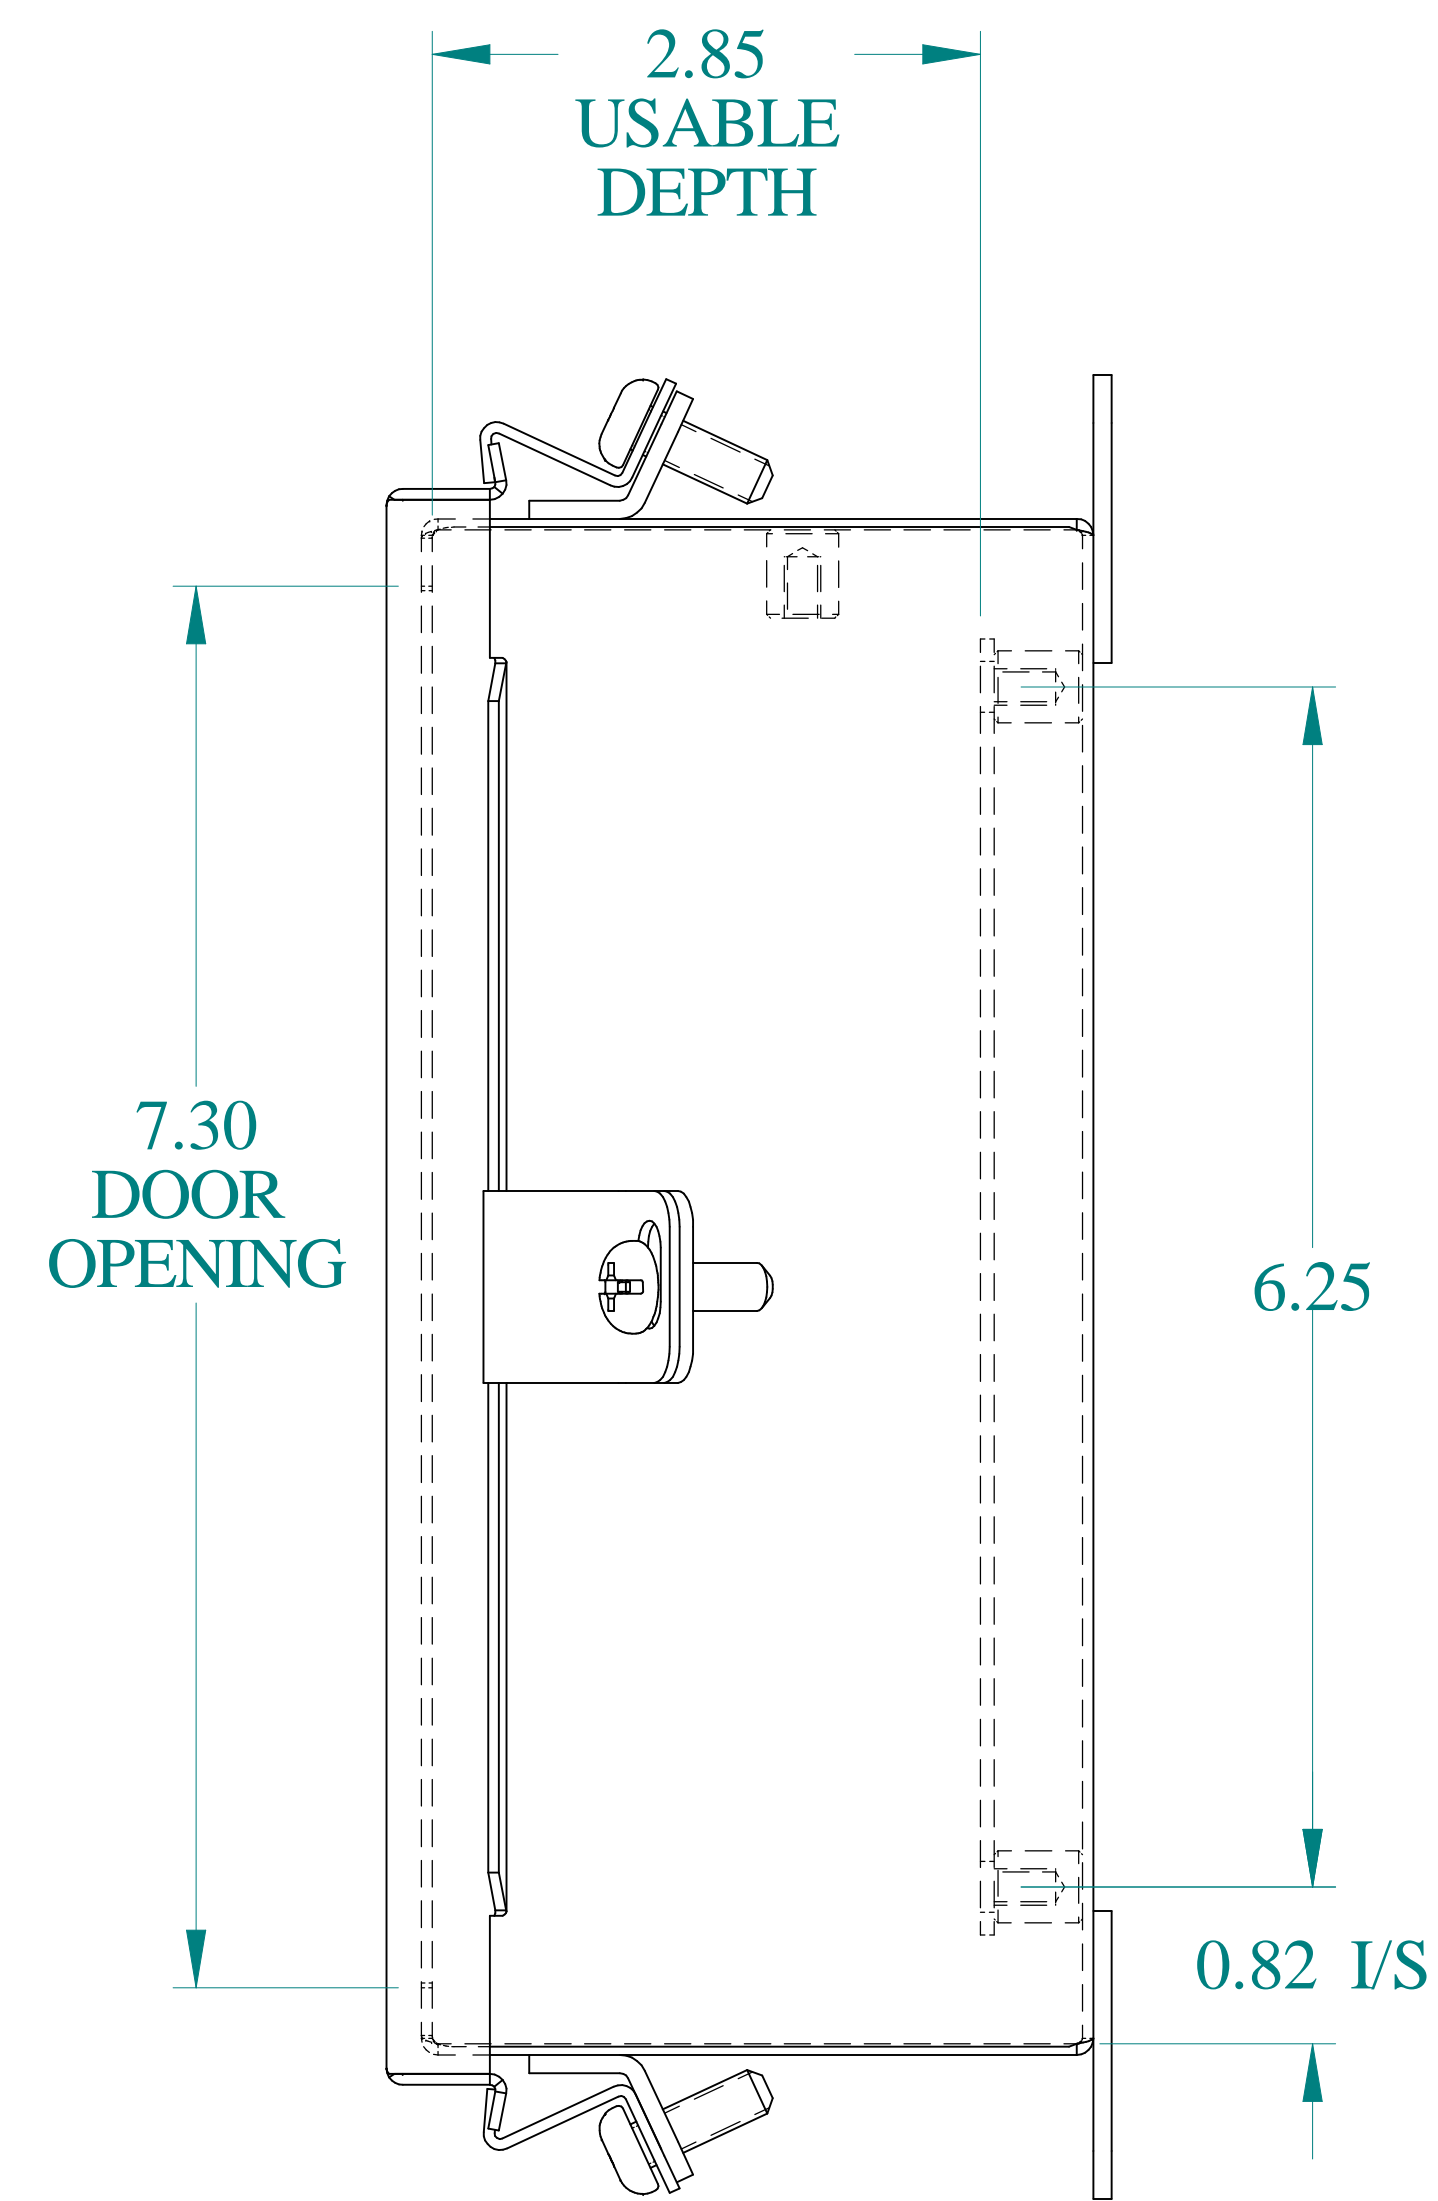

5.30  
DOOR  
OPENING

TOP VIEW

ISOMETRIC VIEWS

SIDE VIEW

FRONT VIEW

SIDE VIEW

BACK VIEW

BOTTOM VIEW

Data subject to change without notice.

Part # : 1414N4G

Date : May. 7, 2025

Link: [www.hamdmfg.com/1414N4G](http://www.hamdmfg.com/1414N4G)