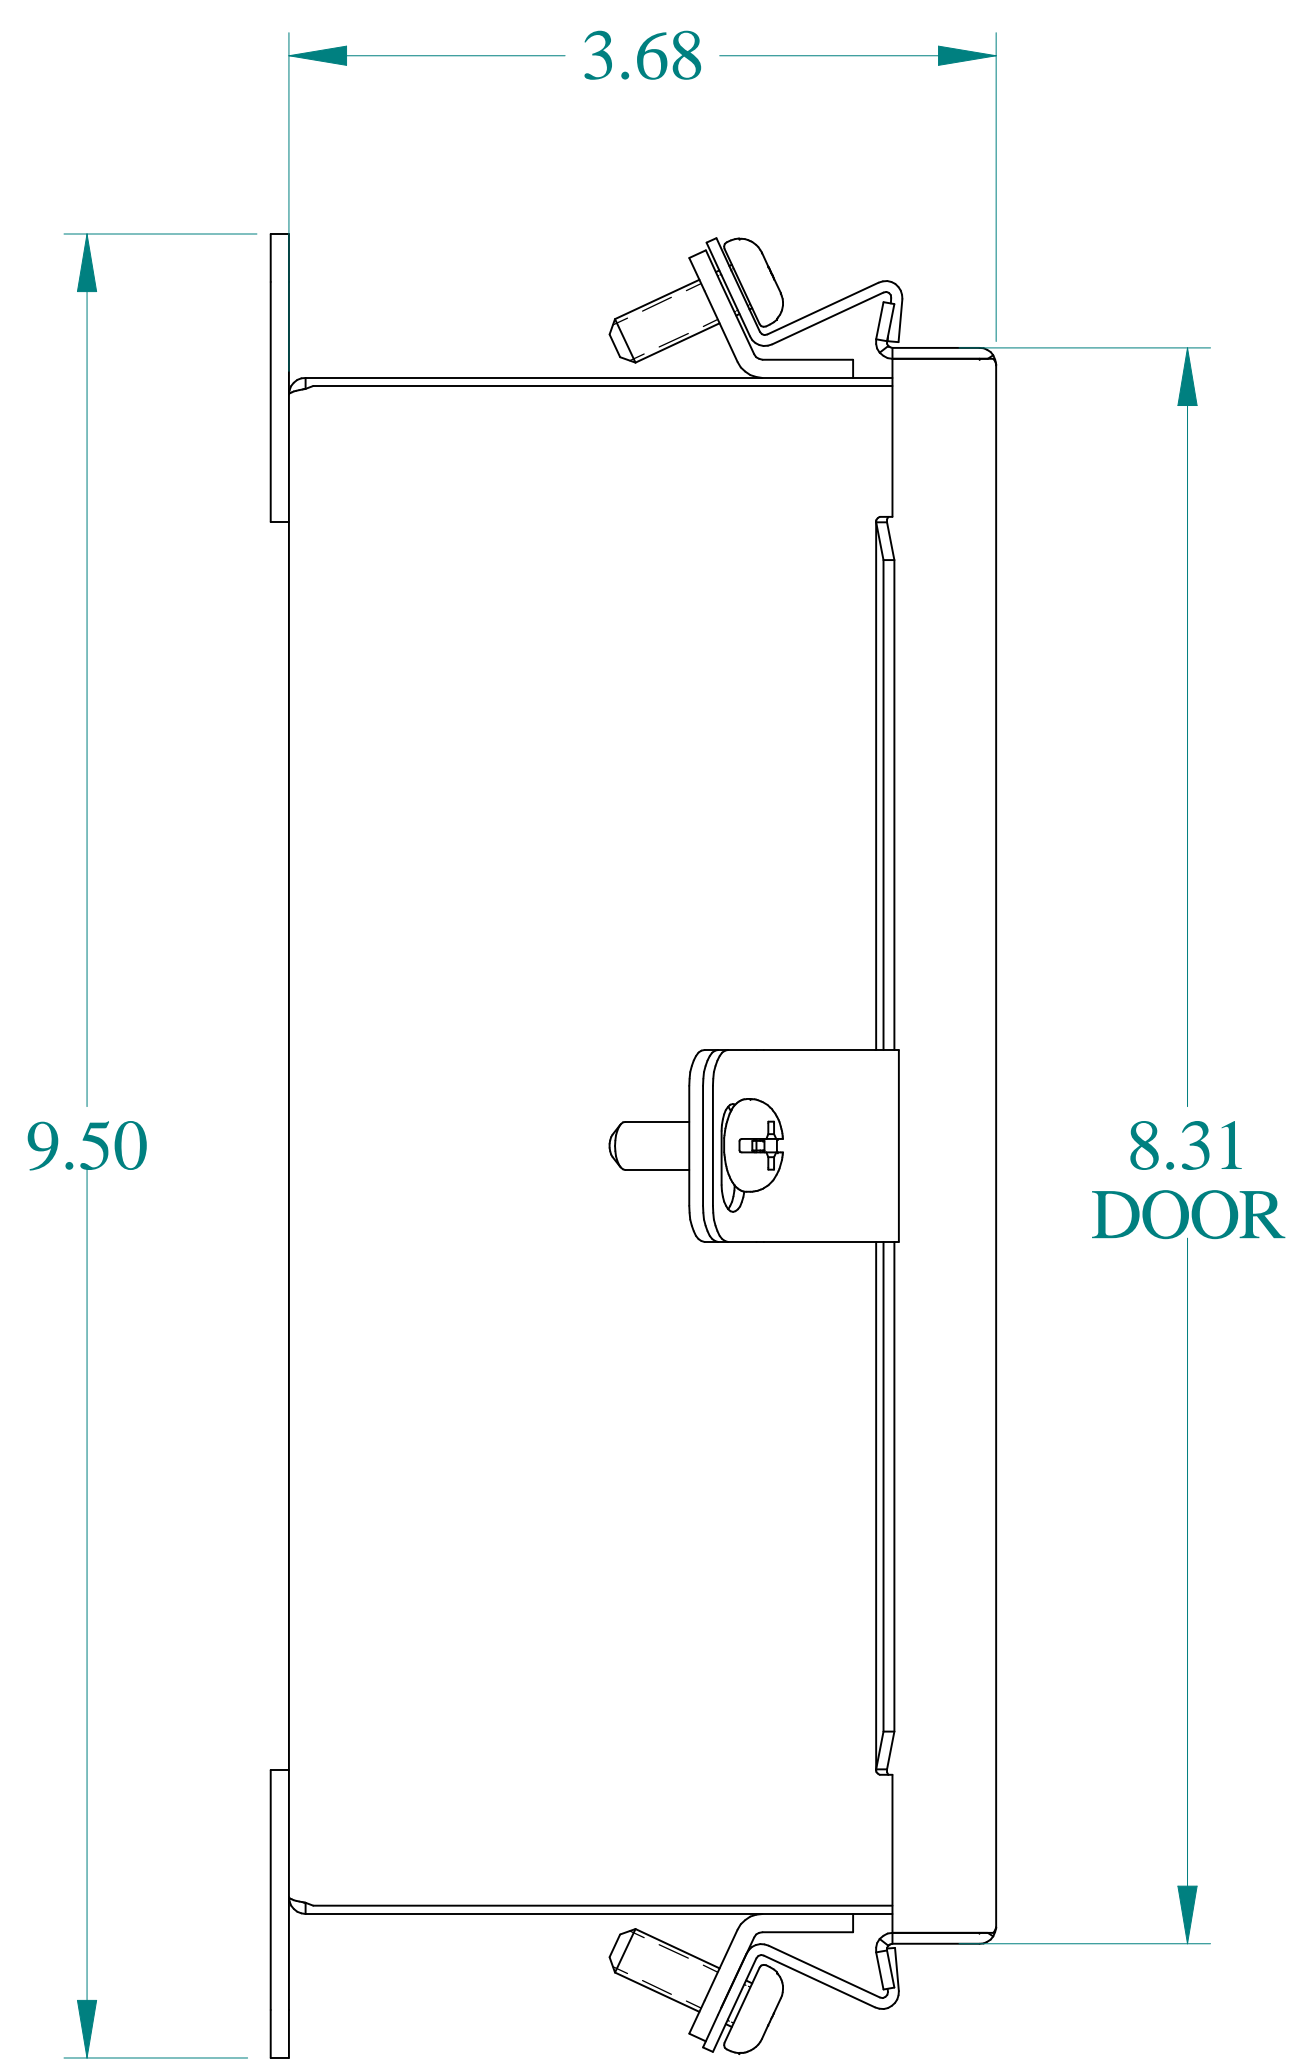

5.30  
DOOR  
OPENING

TOP VIEW

ISOMETRIC VIEWS

SIDE VIEW

FRONT VIEW

SIDE VIEW

BACK VIEW

BOTTOM VIEW

Data subject to change without notice.

Part # : 1414N4G

Date : May. 7, 2025

Link: [www.hamdmfg.com/1414N4G](http://www.hamdmfg.com/1414N4G)