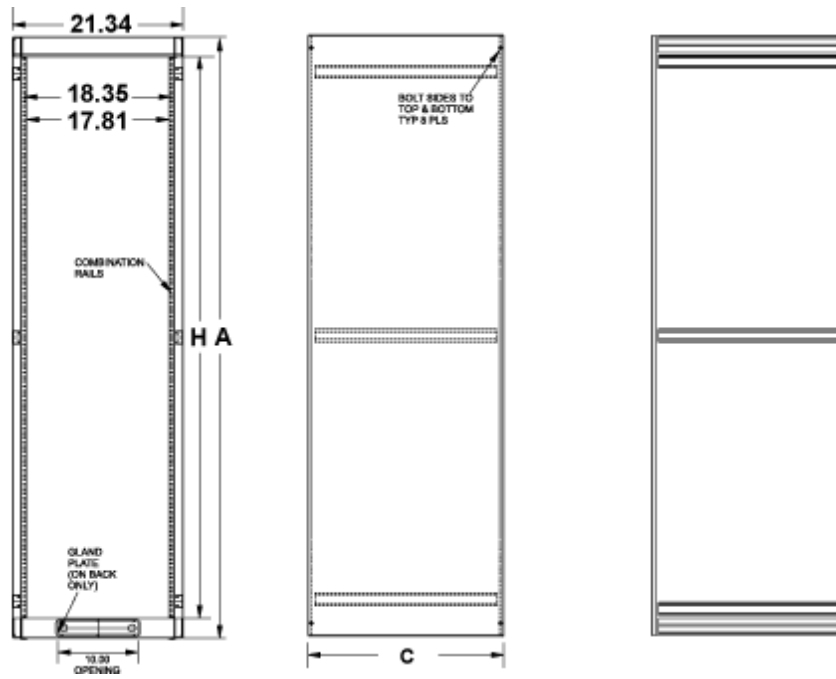

Part No. Black	Part No. RAL 7035 Light Gray	Overall Dimensions			Rack Units	Usable Mounting Dimensions		
		Height A	Width C	Depth		Height H	Depth	Depth (With Doors)
REFK1903517BK1	REFK1903517LG1	40.19	21.34	17.50	20U	35.19	16.50	16.00
REFK1904217BK1	REFK1904217LG1	47.19	21.34	17.50	24U	42.19	16.50	16.00
REFK1904917BK1	REFK1904917LG1	54.19	21.34	17.50	28U	49.19	16.50	16.00
REFK1905617BK1	REFK1905617LG1	61.19	21.34	17.50	32U	56.19	16.50	16.00
REFK1906317BK1	REFK1906317LG1	68.19	21.34	17.50	36U	63.19	16.50	16.00
REFK1907017BK1	REFK1907017LG1	75.19	21.34	17.50	40U	70.19	16.50	16.00
REFK1907717BK1	REFK1907717LG1	82.19	21.34	17.50	44U	77.19	16.50	16.00
REFK1903524BK1	REFK1903524LG1	40.19	21.34	24.50	20U	35.19	23.50	23.00
REFK1904224BK1	REFK1904224LG1	47.19	21.34	24.50	24U	42.19	23.50	23.00
REFK1904924BK1	REFK1904924LG1	54.19	21.34	24.50	28U	49.19	23.50	23.00
REFK1905624BK1	REFK1905624LG1	61.19	21.34	24.50	32U	56.19	23.50	23.00
REFK1906324BK1	REFK1906324LG1	68.19	21.34	24.50	36U	63.19	23.50	23.00
REFK1907024BK1	REFK1907024LG1	75.19	21.34	24.50	40U	70.19	23.50	23.00
REFK1907724BK1	REFK1907724LG1	82.19	21.34	24.50	44U	77.19	23.50	23.00
REFK1903531BK1	REFK1903531LG1	40.19	21.34	31.50	20U	35.19	30.50	30.00
REFK1904231BK1	REFK1904231LG1	47.19	21.34	31.50	24U	42.19	30.50	30.00
REFK1904931BK1	REFK1904931LG1	54.19	21.34	31.50	28U	49.19	30.50	30.00
REFK1905631BK1	REFK1905631LG1	61.19	21.34	31.50	32U	56.19	30.50	30.00
REFK1906331BK1	REFK1906331LG1	68.19	21.34	31.50	36U	63.19	30.50	30.00
REFK1907031BK1	REFK1907031LG1	75.19	21.34	31.50	40U	70.19	30.50	30.00
REFK1907731BK1	REFK1907731LG1	82.19	21.34	31.50	44U	77.19	30.50	30.00

REFK Locking Doors

Solid Door Part No. Black	Solid Door Part No. RAL 7035 Light Gray	Louvered Door Part No. Black	Louvered Door Part No. RAL 7035 Light Gray	Window Door Part No. Black	Use With REFK Frame		
				Height	Rack Units	Part No.	
RSDf19035BK1	RSDf19035LG1	RSDL19035BK1	RSDL19035LG1	REDFP19035BK1	35.00	20U	REFK1903524
RSDf19042BK1	RSDf19042LG1	RSDL19042BK1	RSDL19042LG1	REDFP19042BK1	42.00	24U	REFK1904224
RSDf19049BK1	RSDf19049LG1	RSDL19049BK1	RSDL19049LG1	REDFP19049BK1	49.00	28U	REFK1904924
RSDf19056BK1	RSDf19056LG1	RSDL19056BK1	RSDL19056LG1	REDFP19056BK1	56.00	32U	REFK1905624
RSDf19063BK1	RSDf19063LG1	RSDL19063BK1	RSDL19063LG1	REDFP19063BK1	63.00	36U	REFK1906324
RSDf19070BK1	RSDf19070LG1	RSDL19070BK1	RSDL19070LG1	REDFP19070BK1	70.00	40U	REFK1907024