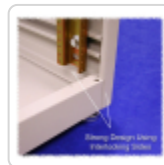

Gallery

Accessories

- Universal Rack Shelf
- Four Post Mounting Sliding Shelf
- Sliding Keyboard Shelf
- Adjustable Depth Shelf
- Rack Mount Locking Storage Drawer
- Four Post Mounting Zero Space Fixed Shelf
- Four Post Fixed Depth Shelf
- 10-32 Mounting Hardware
- Outlet Strips
- Rack Unit Label
- Adjustable Depth Cable Manager
- Horizontal Lacing Strip
- Horizontal Ring Cable Manager
- Horizontal Hinged Cable Manager
- Cable Management Arm
- Horizontal Steel Finger Cable Manager
- Rack Panels
- Grounding
- Lite Duty Caster Set
- Light Duty Caster Set
- 10-32 Tapped Formed Mounting Rail
- Square Hole Punched Mounting Rail