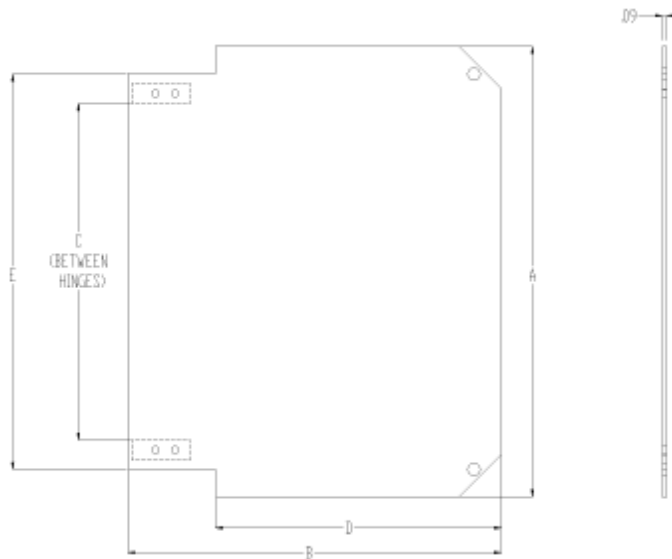

Quality Products. Service Excellence.

Swing Panel *PCJSP Series*

PCJ Series Accessory

Features

- Hinged aluminum panel installed on corner sliders allowing adjustable depth setting
- Can be installed hinged either right or left swing
- Field installed with no drilling required
- Mounting Hardware Included
- Material thickness 0.09"

HFPP Kit Part No.	Enclosure Base Part No.	A	B	C	D	E
PCJHFPP66	PCJ664	5.44	5.61	2.64	3.13	4.19
PCJHFPP86	PCJ864	7.44	5.61	4.64	3.13	6.19
PCJHFPP88	PCJ884	7.44	7.63	4.64	5.38	6.19
PCJHFPP108	PCJ1084	9.43	7.69	6.63	5.38	8.18
PCJHFPP1210	PCJ12106	11.55	9.58	8.63	7.33	10.13
PCJHFPP1412	PCJ14126	13.10	11.25	10.61	9.00	11.75
PCJHFPP1614	PCJ16148	14.75	12.88	12.33	12.88	13.44
PCJHFPP1816	PCJ181610	16.88	14.88	14.19	14.88	15.44

Replacement Hardware

Part Number	Description
PCJCB4	Corner block set of 4
PCJHFH	Hinge and screws set of 2

Data subject to change without notice