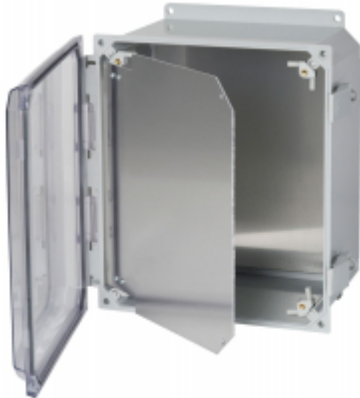

Quality Products. Service Excellence.

Swing Panel *PCJSP Series*

PCJ Series Accessory

Features

- Hinged aluminum panel installed on corner sliders allowing adjustable depth setting
- Can be installed hinged either right or left swing
- Field installed with no drilling required
- Mounting Hardware Included
- Material thickness 0.09"

HFPP Kit Part No.	Enclosure Base Part No.	A	B	C	D	E
PCJHFPP66	PCJ664	5.44	5.61	2.64	3.13	4.19
PCJHFPP86	PCJ864	7.44	5.61	4.64	3.13	6.19
PCJHFPP88	PCJ884	7.44	7.63	4.64	5.38	6.19
PCJHFPP108	PCJ1084	9.43	7.69	6.63	5.38	8.18
PCJHFPP1210	PCJ12106	11.55	9.58	8.63	7.33	10.13
PCJHFPP1412	PCJ14126	13.10	11.25	10.61	9.00	11.75
PCJHFPP1614	PCJ16148	14.75	12.88	12.33	12.88	13.44
PCJHFPP1816	PCJ181610	16.88	14.88	14.19	14.88	15.44