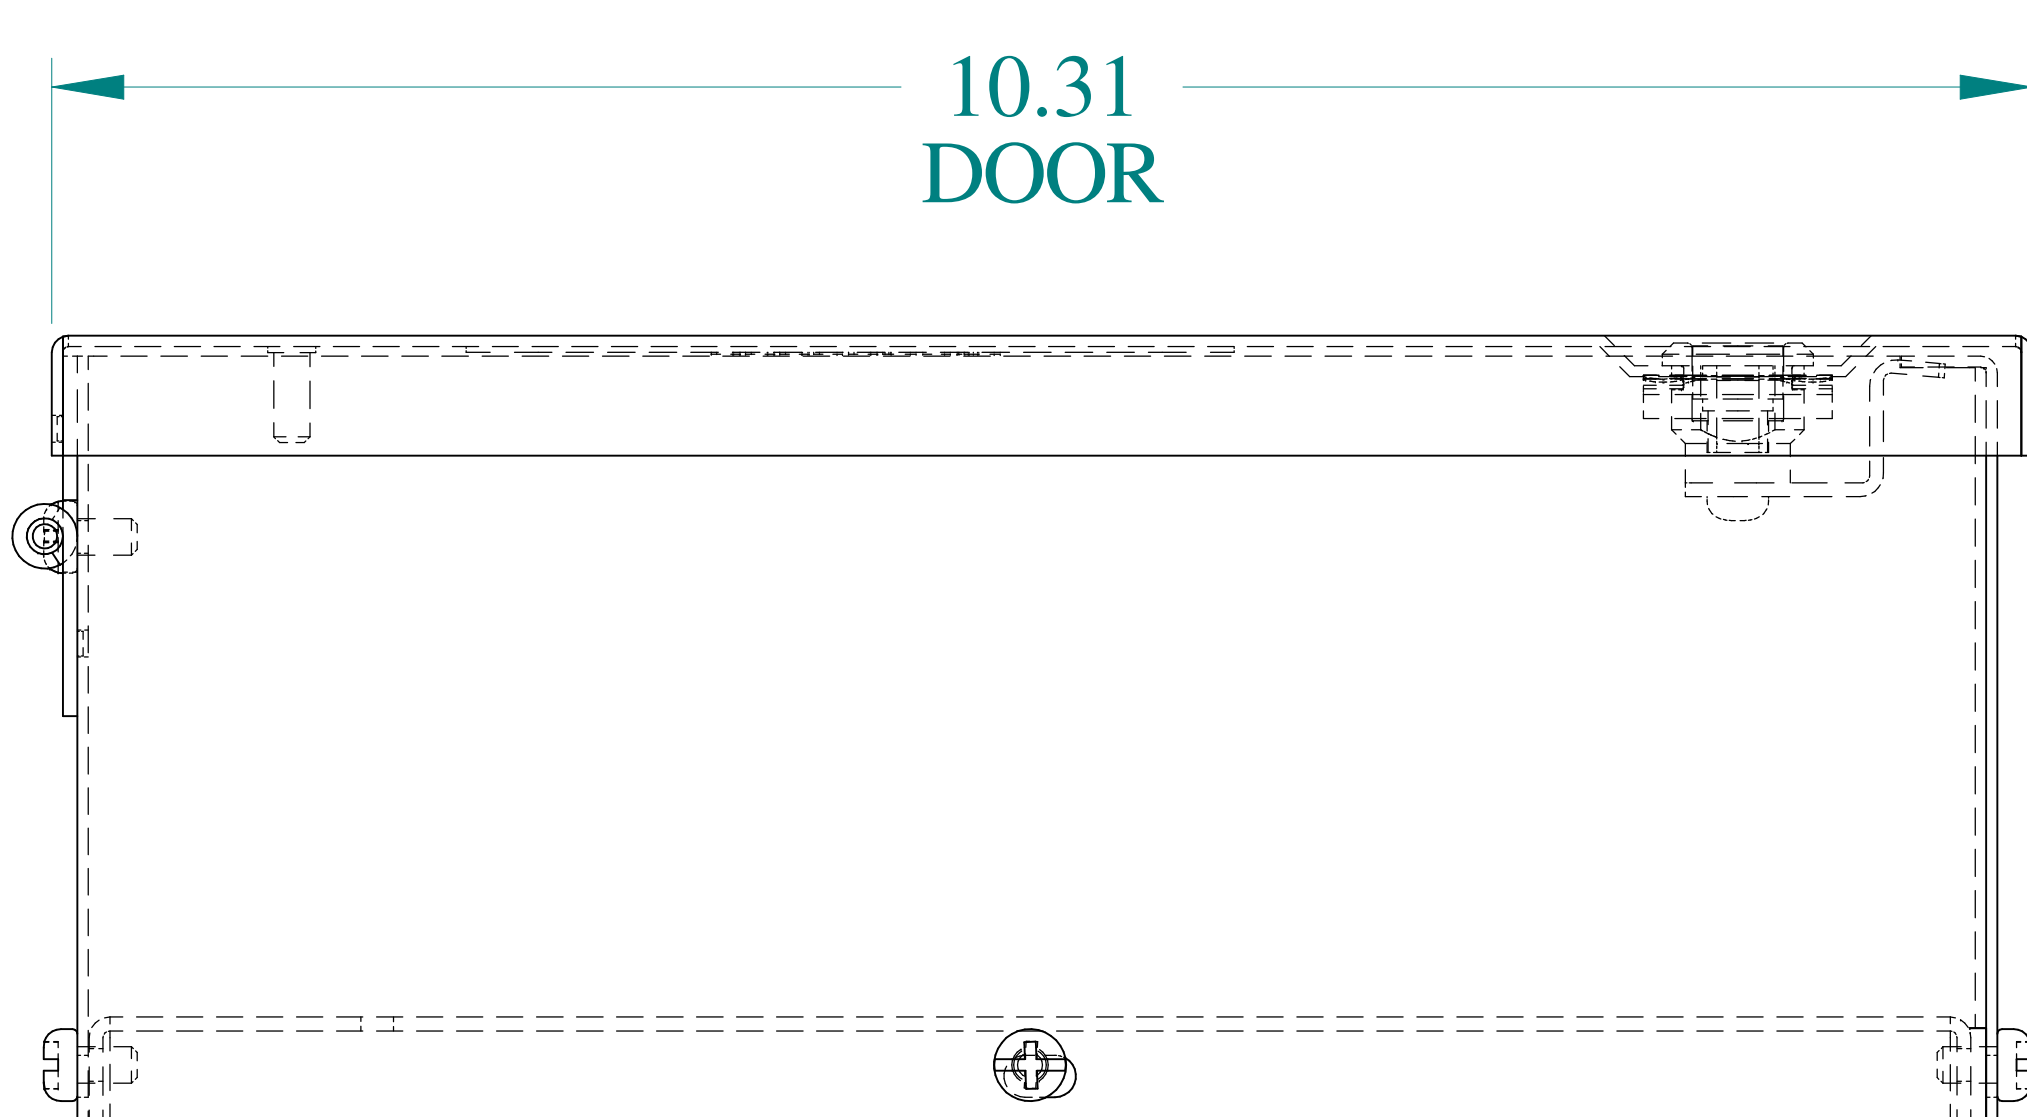

TOP VIEW

ISOMETRIC VIEWS

SIDE VIEW

FRONT VIEW

SIDE VIEW

BACK VIEW

BOTTOM VIEW

Data subject to change without notice.

Part # : N1WS12104 Date : Mar. 24, 2019

Link: [www.hamdmfg.com/N1WS12104](http://www.hamdmfg.com/N1WS12104)