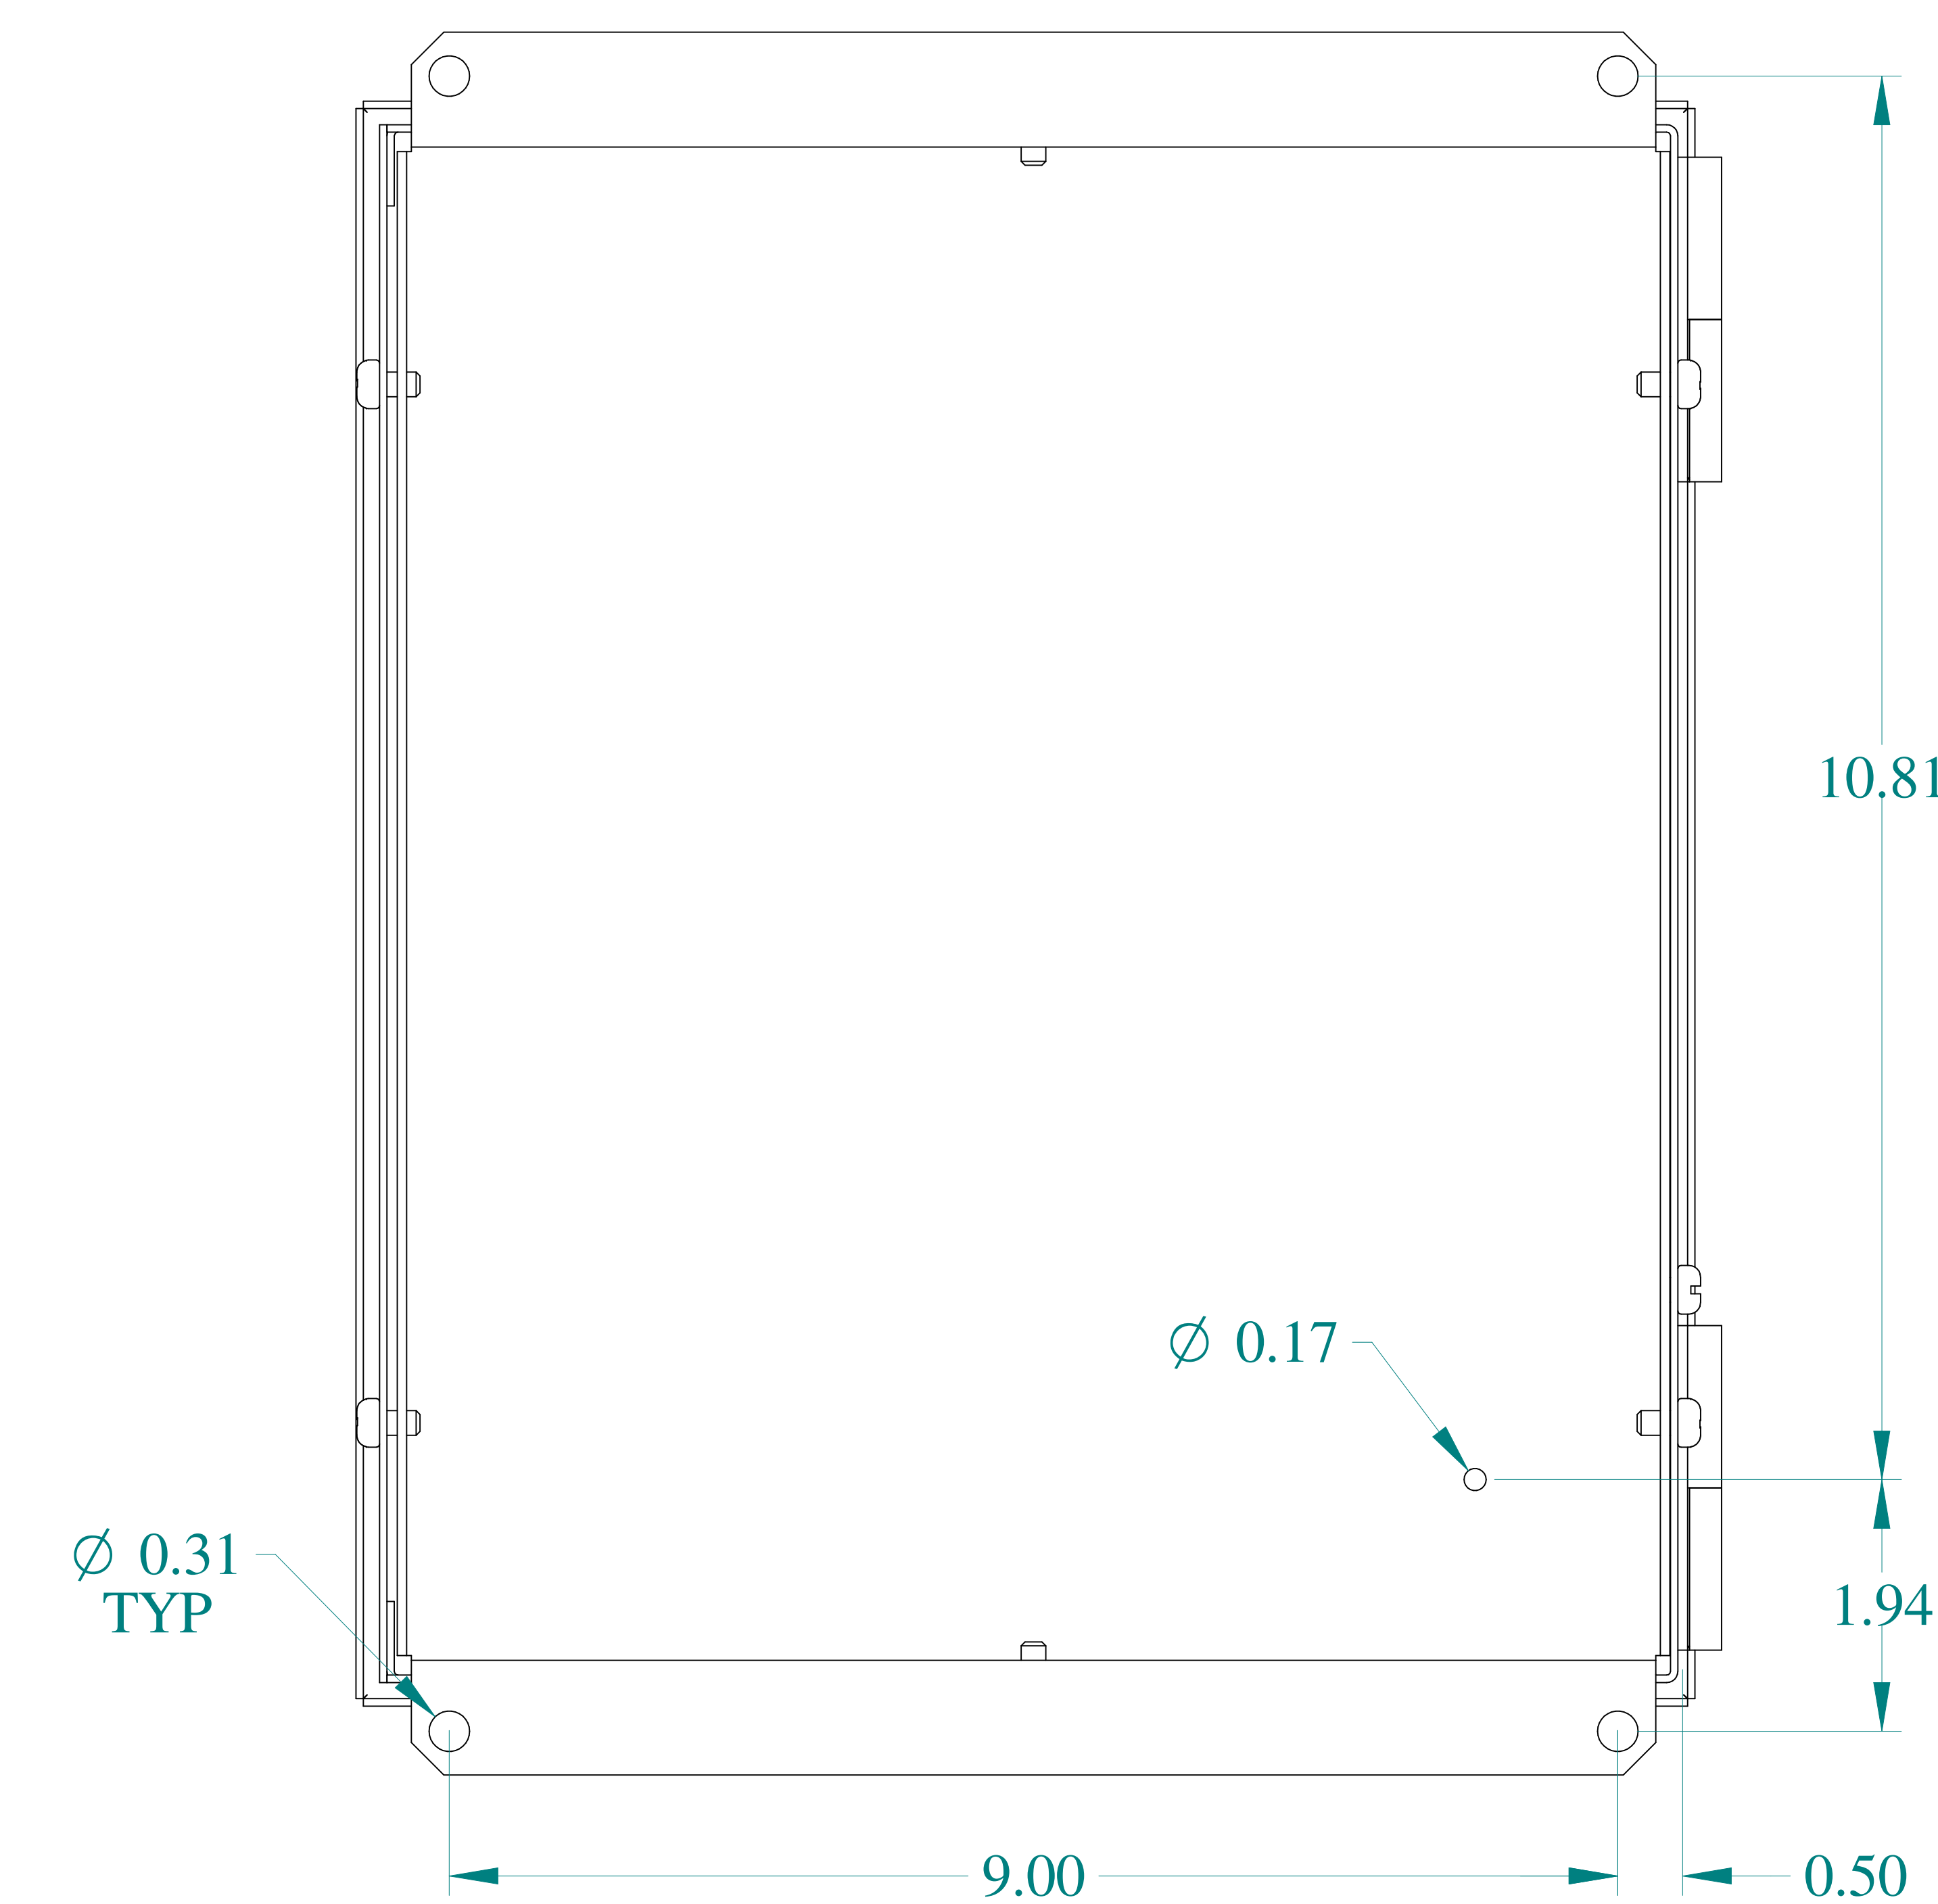

TOP VIEW

ISOMETRIC VIEWS

SIDE VIEW

FRONT VIEW

SIDE VIEW

BACK VIEW

BOTTOM VIEW

Data subject to change without notice.

Part # : N1WS12104 Date : Mar. 24, 2019

Link: [www.hamdmfg.com/N1WS12104](http://www.hamdmfg.com/N1WS12104)