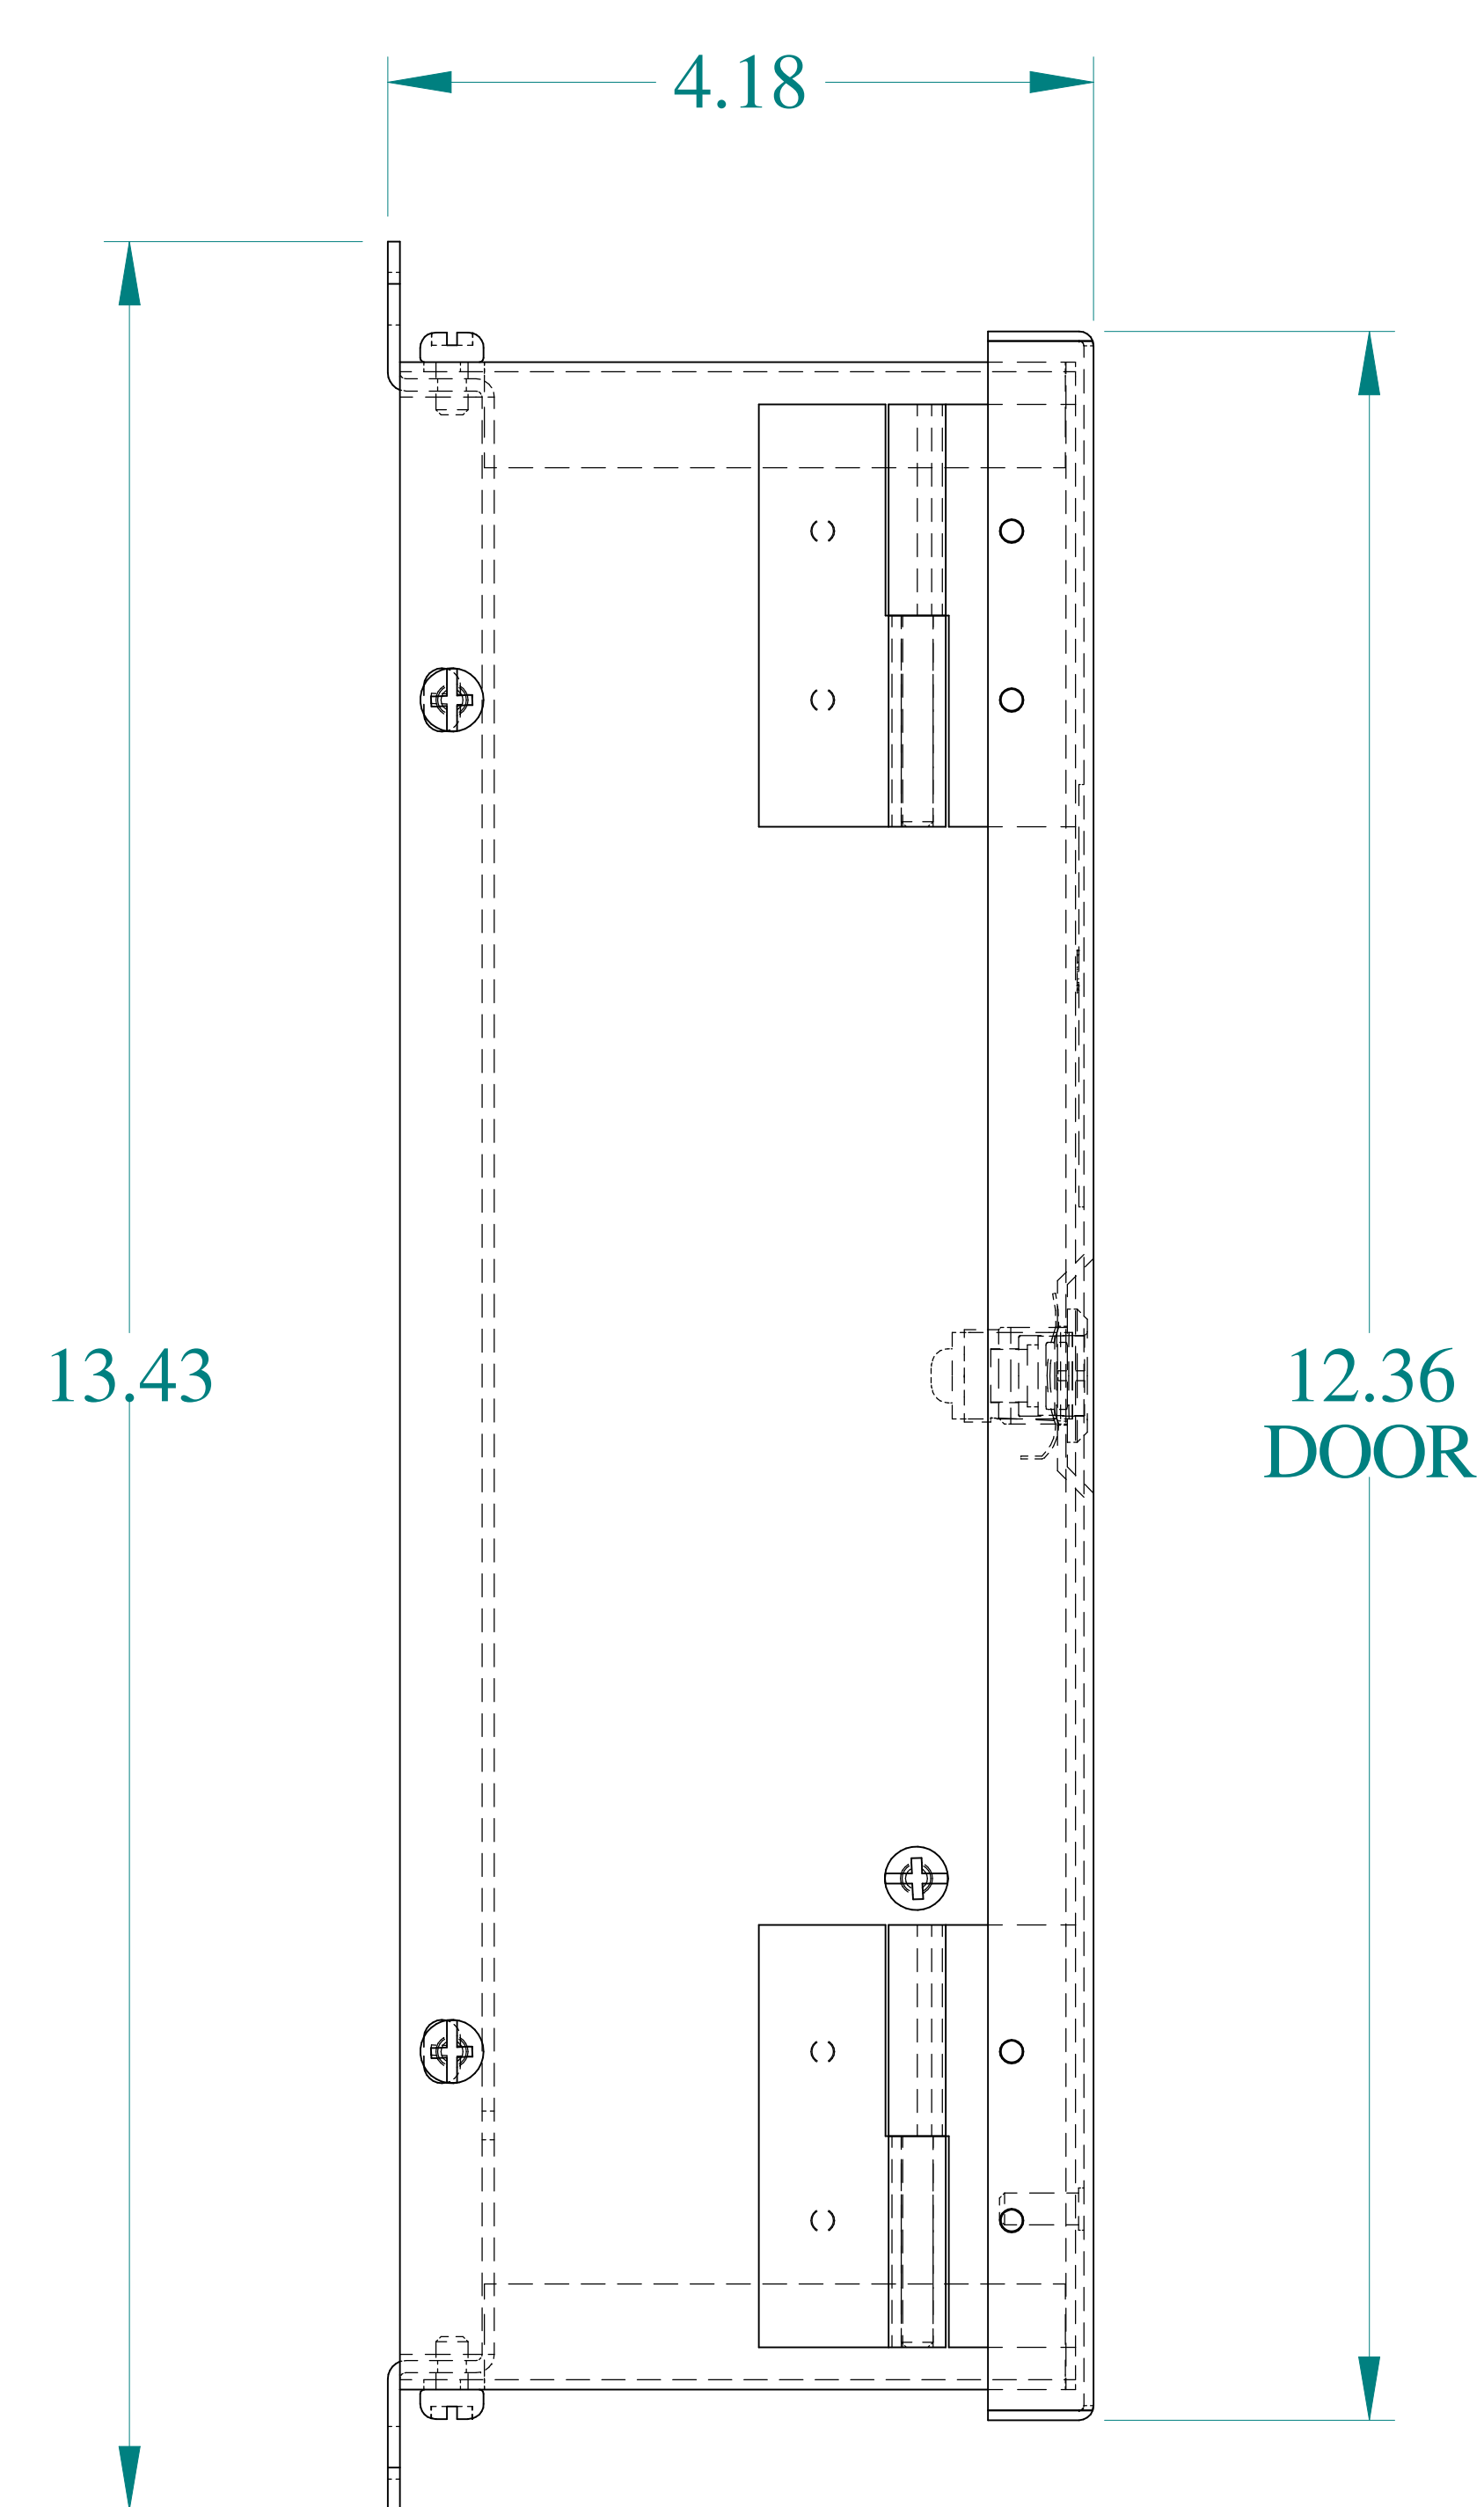

TOP VIEW

ISOMETRIC VIEWS

SIDE VIEW

FRONT VIEW

SIDE VIEW

BACK VIEW

BOTTOM VIEW

Data subject to change without notice.

Part # : N1WS12104 Date : Mar. 24, 2019

Link: [www.hamdmfg.com/N1WS12104](http://www.hamdmfg.com/N1WS12104)