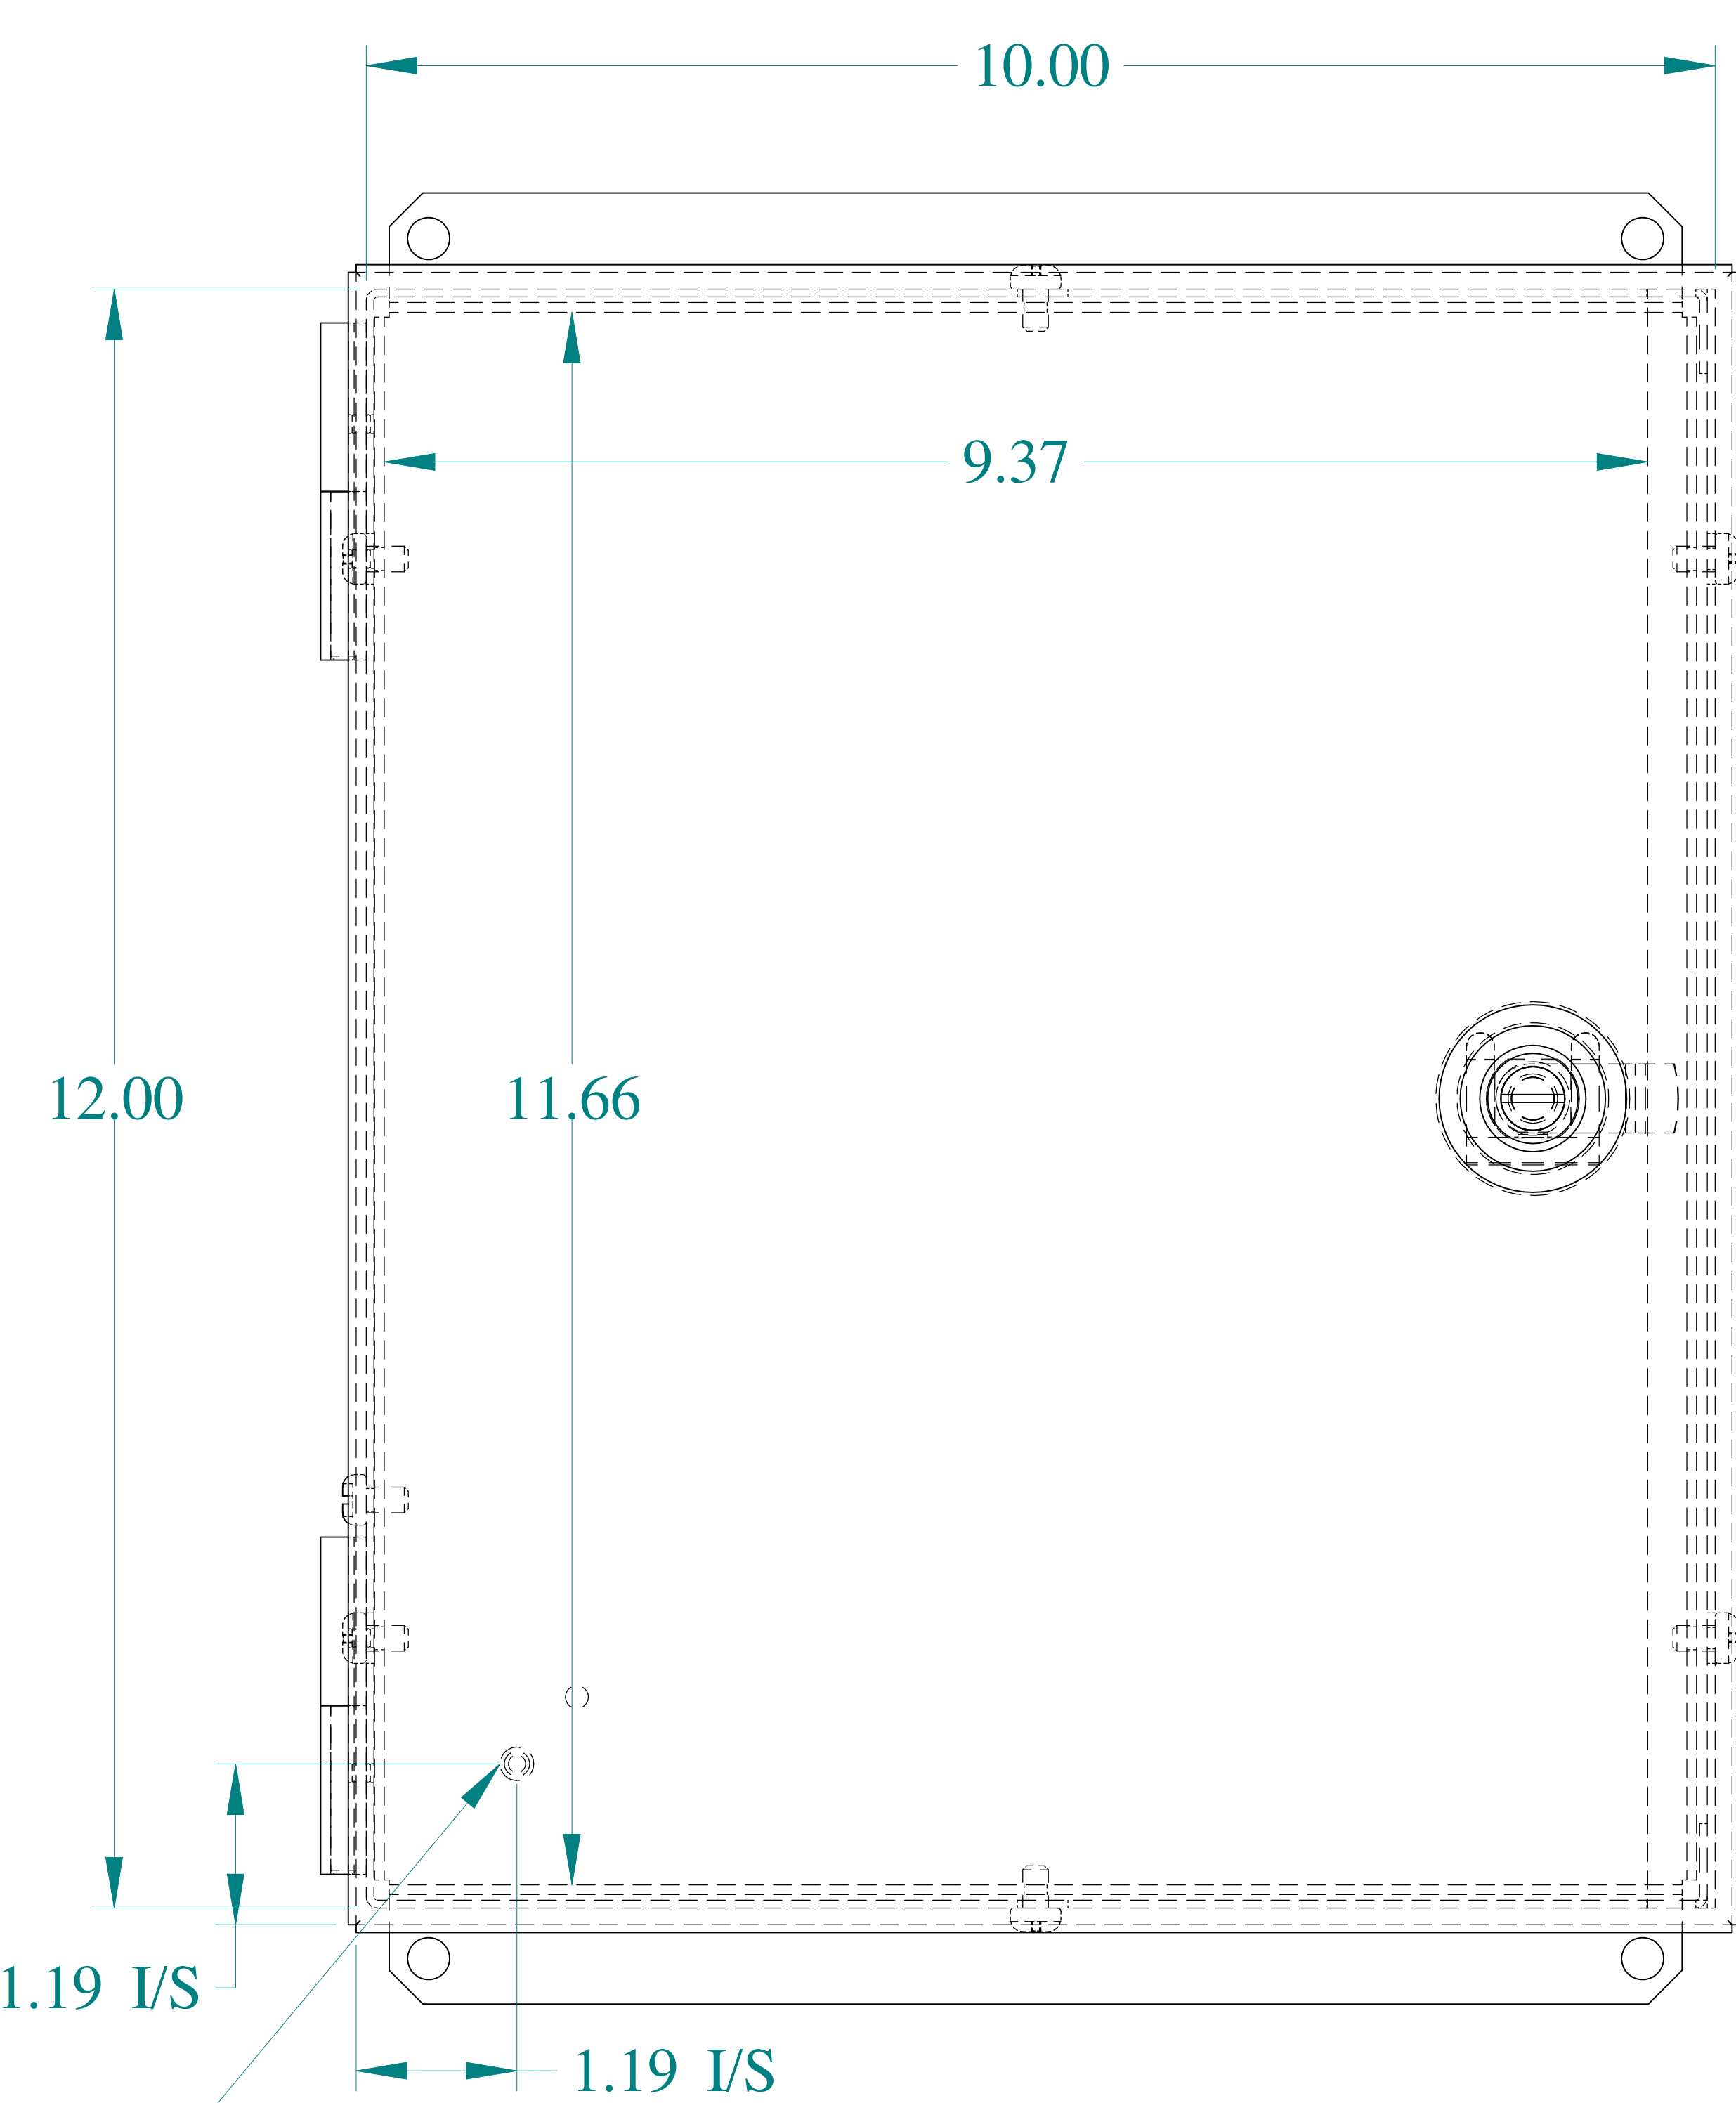

TOP VIEW

ISOMETRIC VIEWS

SIDE VIEW

FRONT VIEW

SIDE VIEW

BACK VIEW

BOTTOM VIEW

Data subject to change without notice.

Part # : N1WS12104 Date : Mar. 24, 2019

Link: [www.hamdmfg.com/N1WS12104](http://www.hamdmfg.com/N1WS12104)