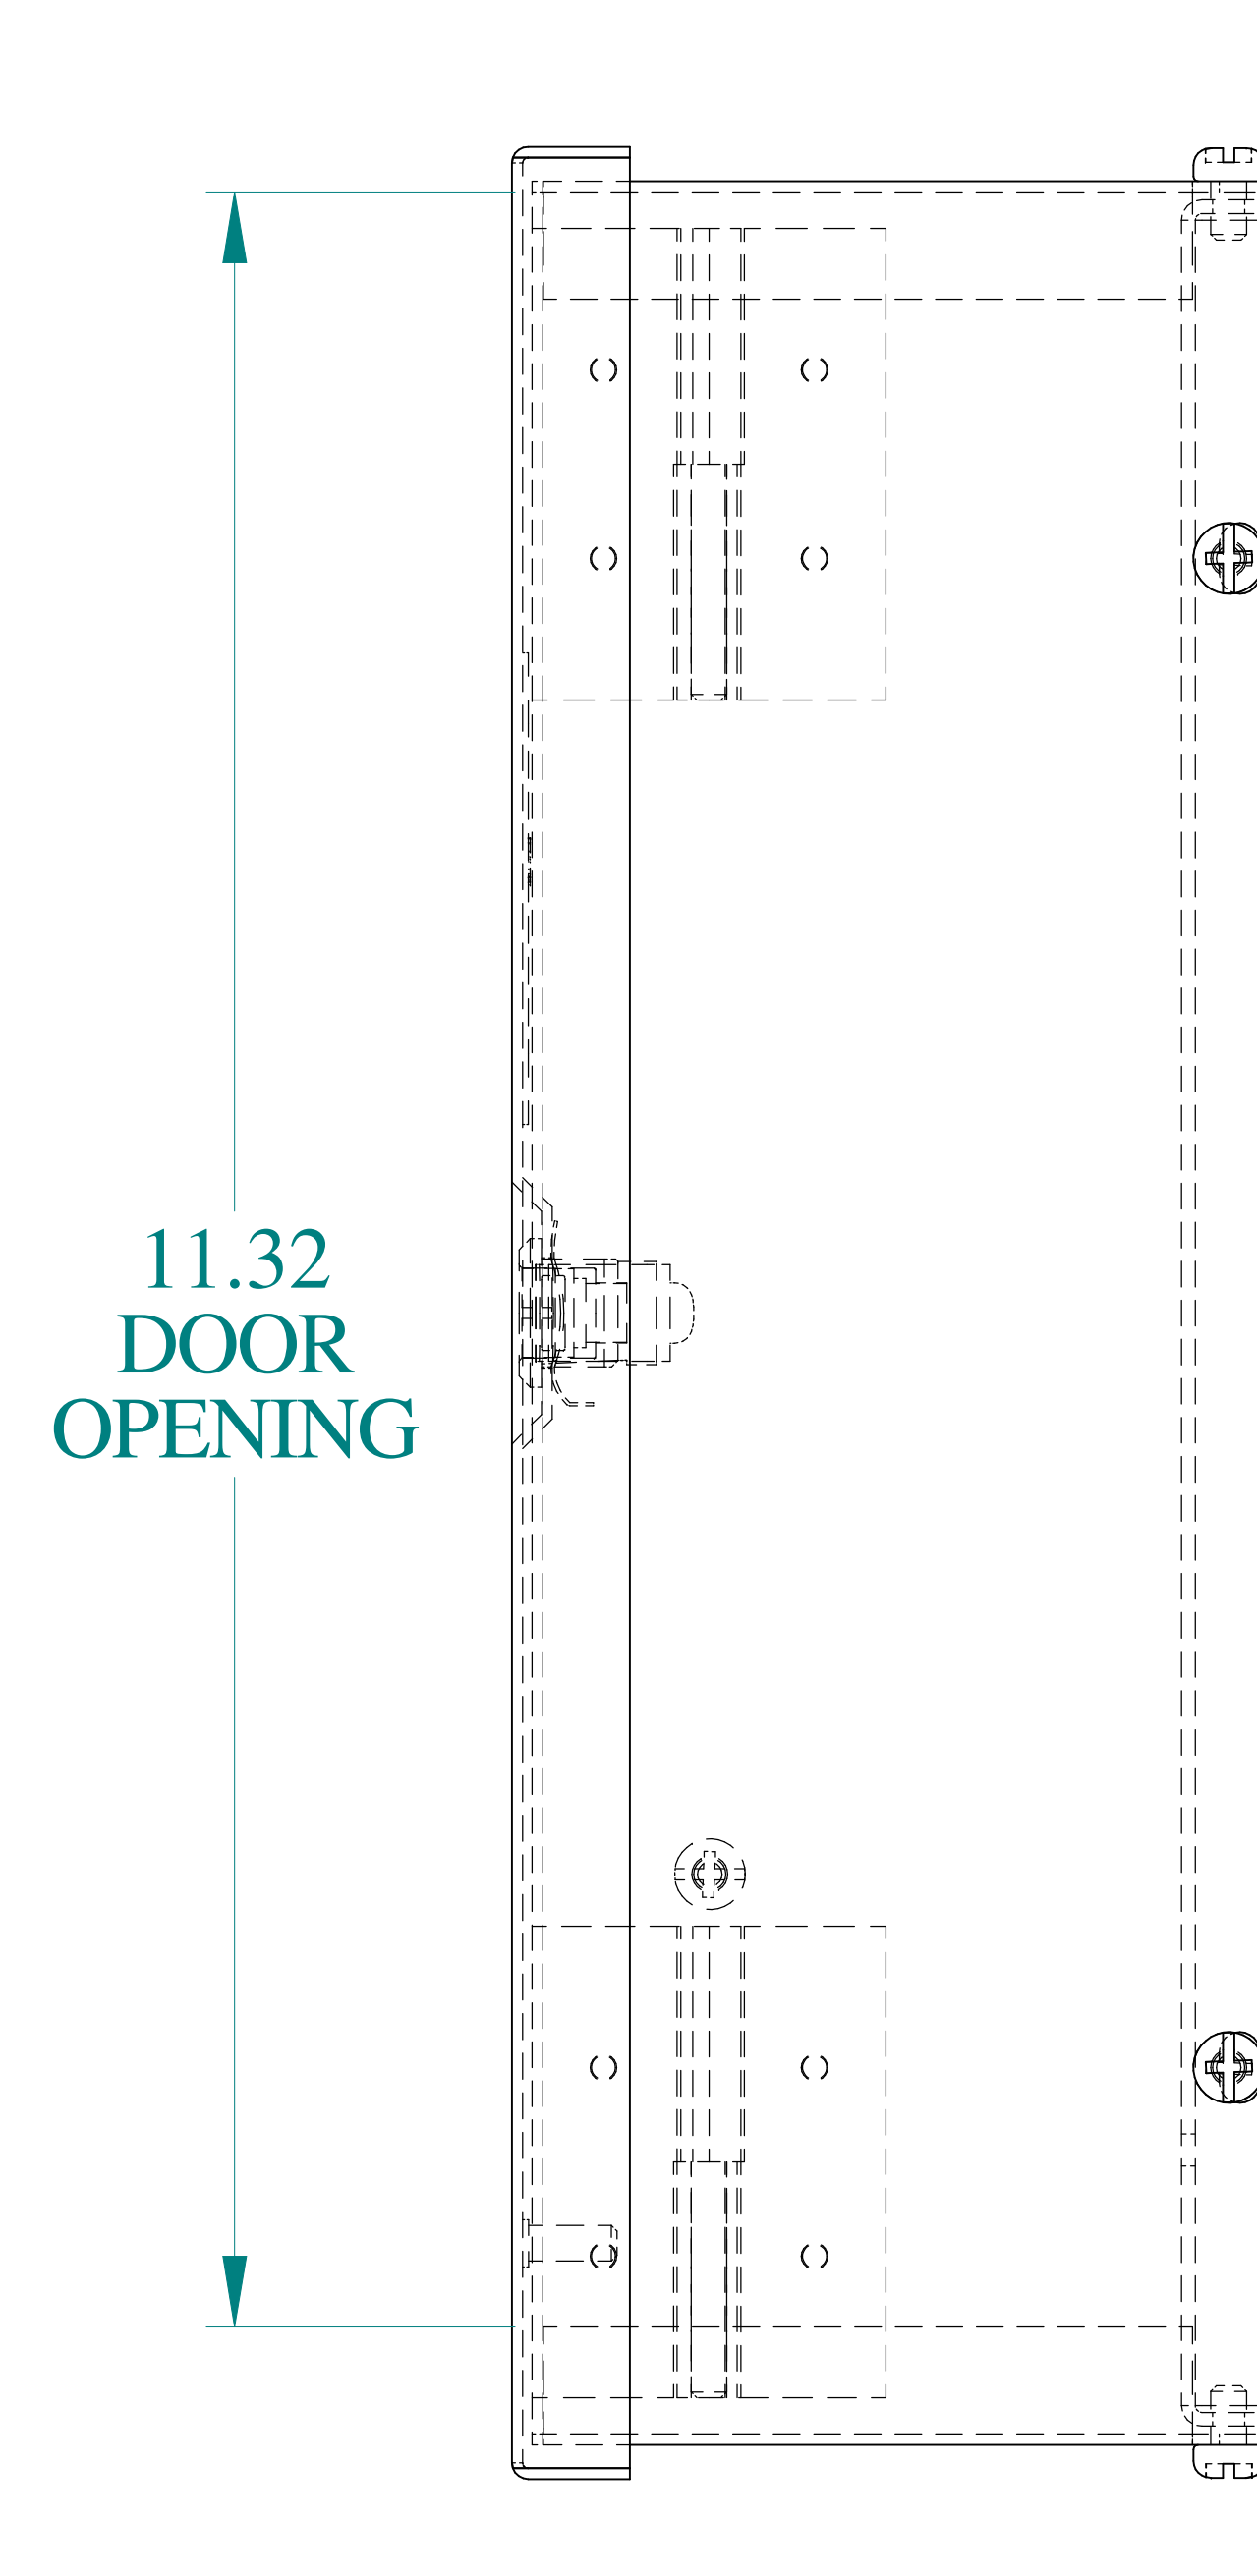

TOP VIEW

ISOMETRIC VIEWS

SIDE VIEW

FRONT VIEW

SIDE VIEW

BACK VIEW

BOTTOM VIEW

Data subject to change without notice.

Part # : N1WS12104 Date : Mar. 24, 2019

Link: [www.hamdmfg.com/N1WS12104](http://www.hamdmfg.com/N1WS12104)