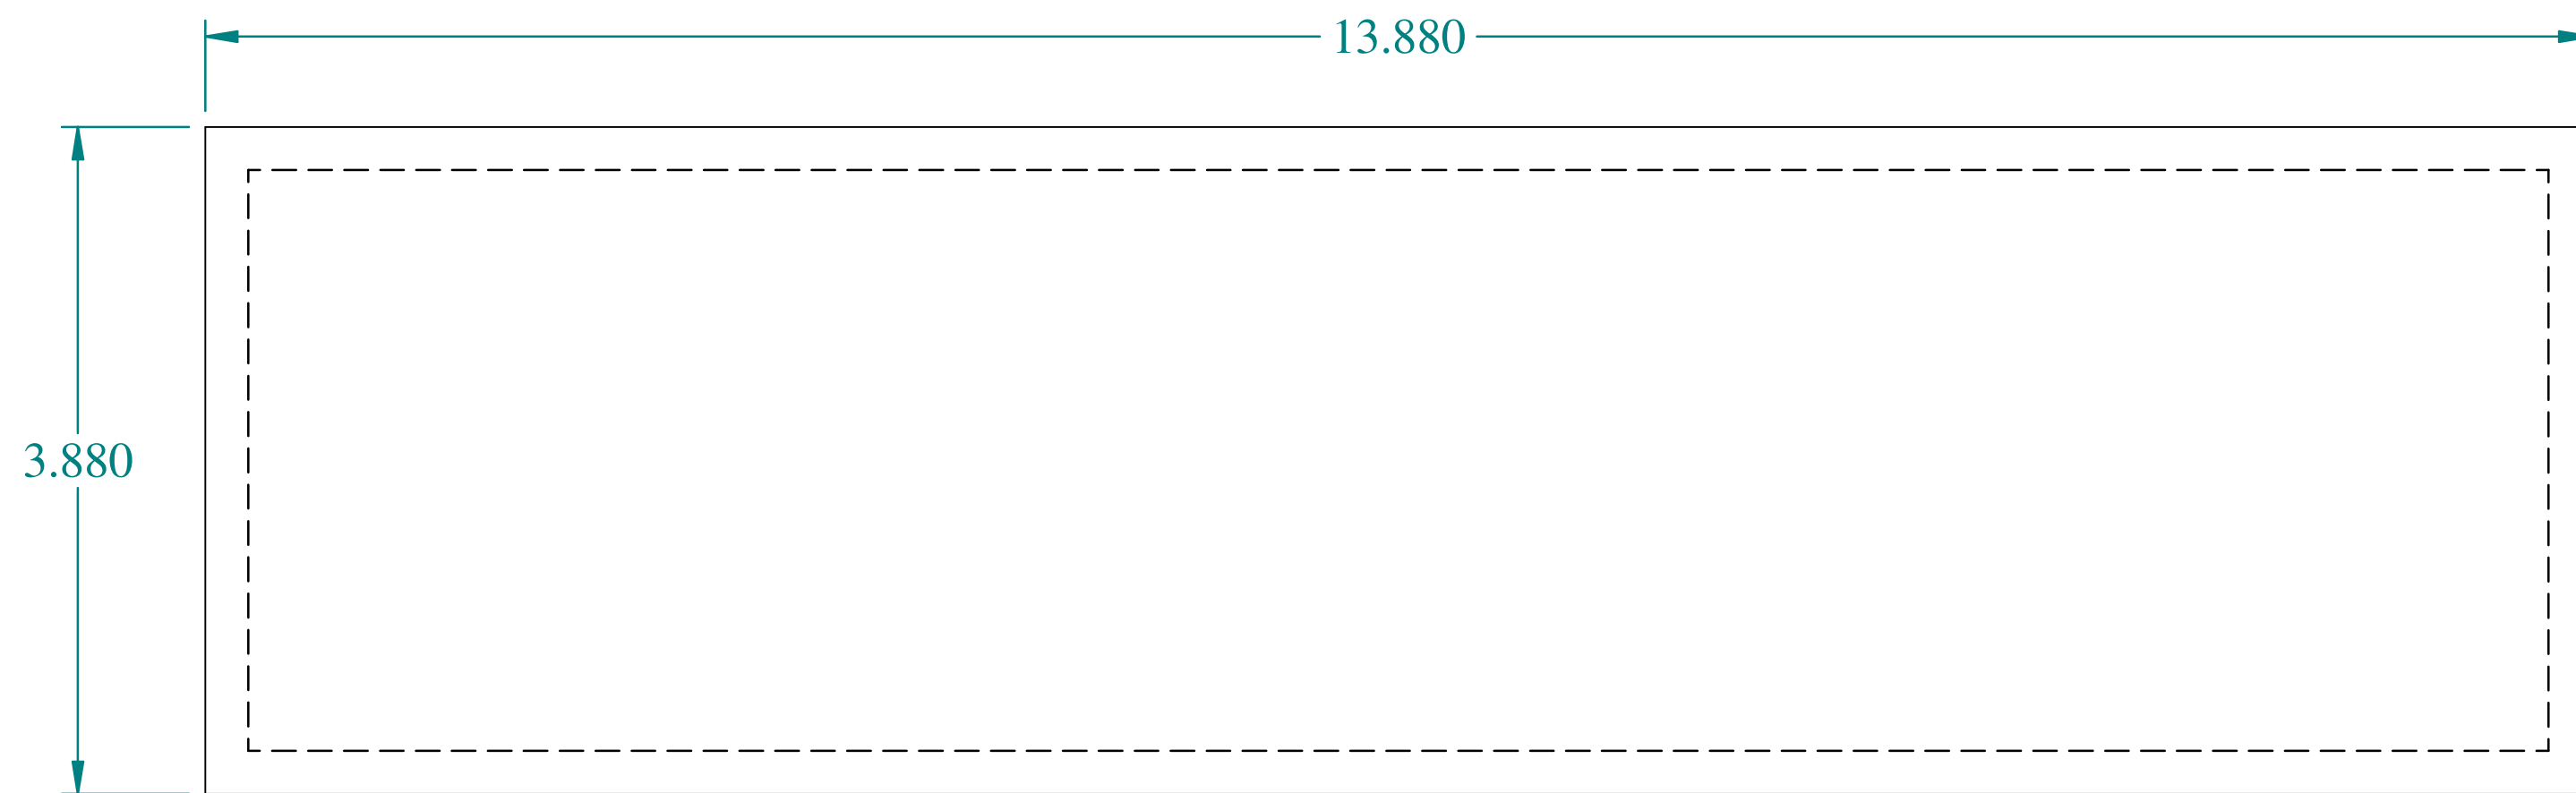

PART No. 1481WFL133

for more information visit

www.hammondmfg.com

Data subject to change without notice

Isometric drawing Not to Scale

ISOMETRIC VIEW

FRONT VIEW

SIDE VIEW