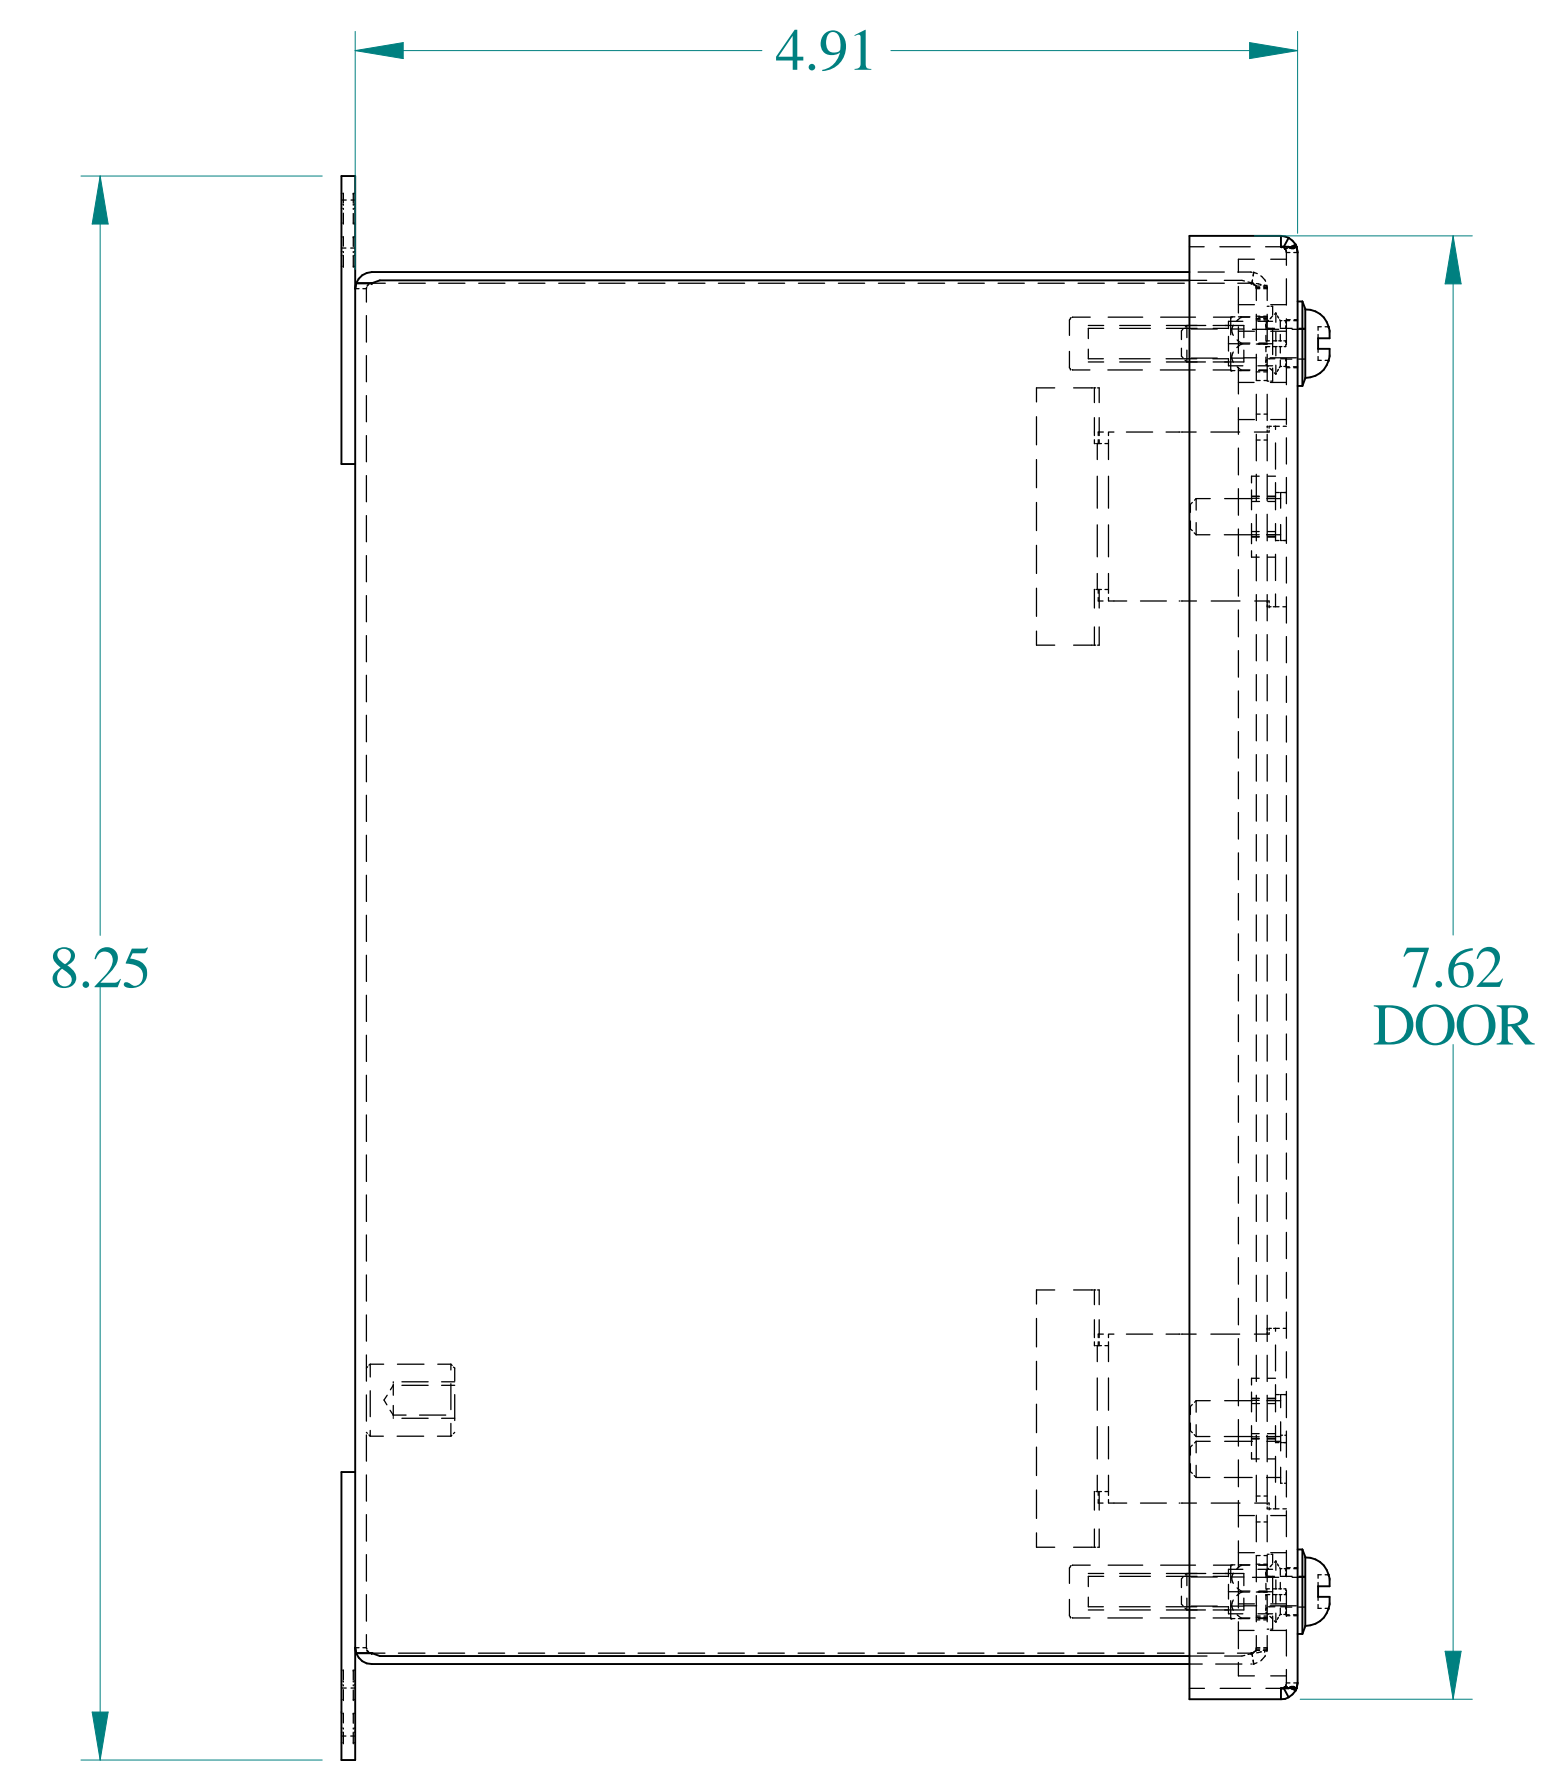

TOP VIEW

SIDE VIEW

FRONT VIEW

SIDE VIEW

BACK VIEW

BOTTOM VIEW

ISOMETRIC VIEWS

HAMMOND
MANUFACTURING®

www.hammondmfg.com

Data subject to change without notice.

Part # : 1438F Date : Mar. 27, 2025

Link: www.hammg.com/1438F