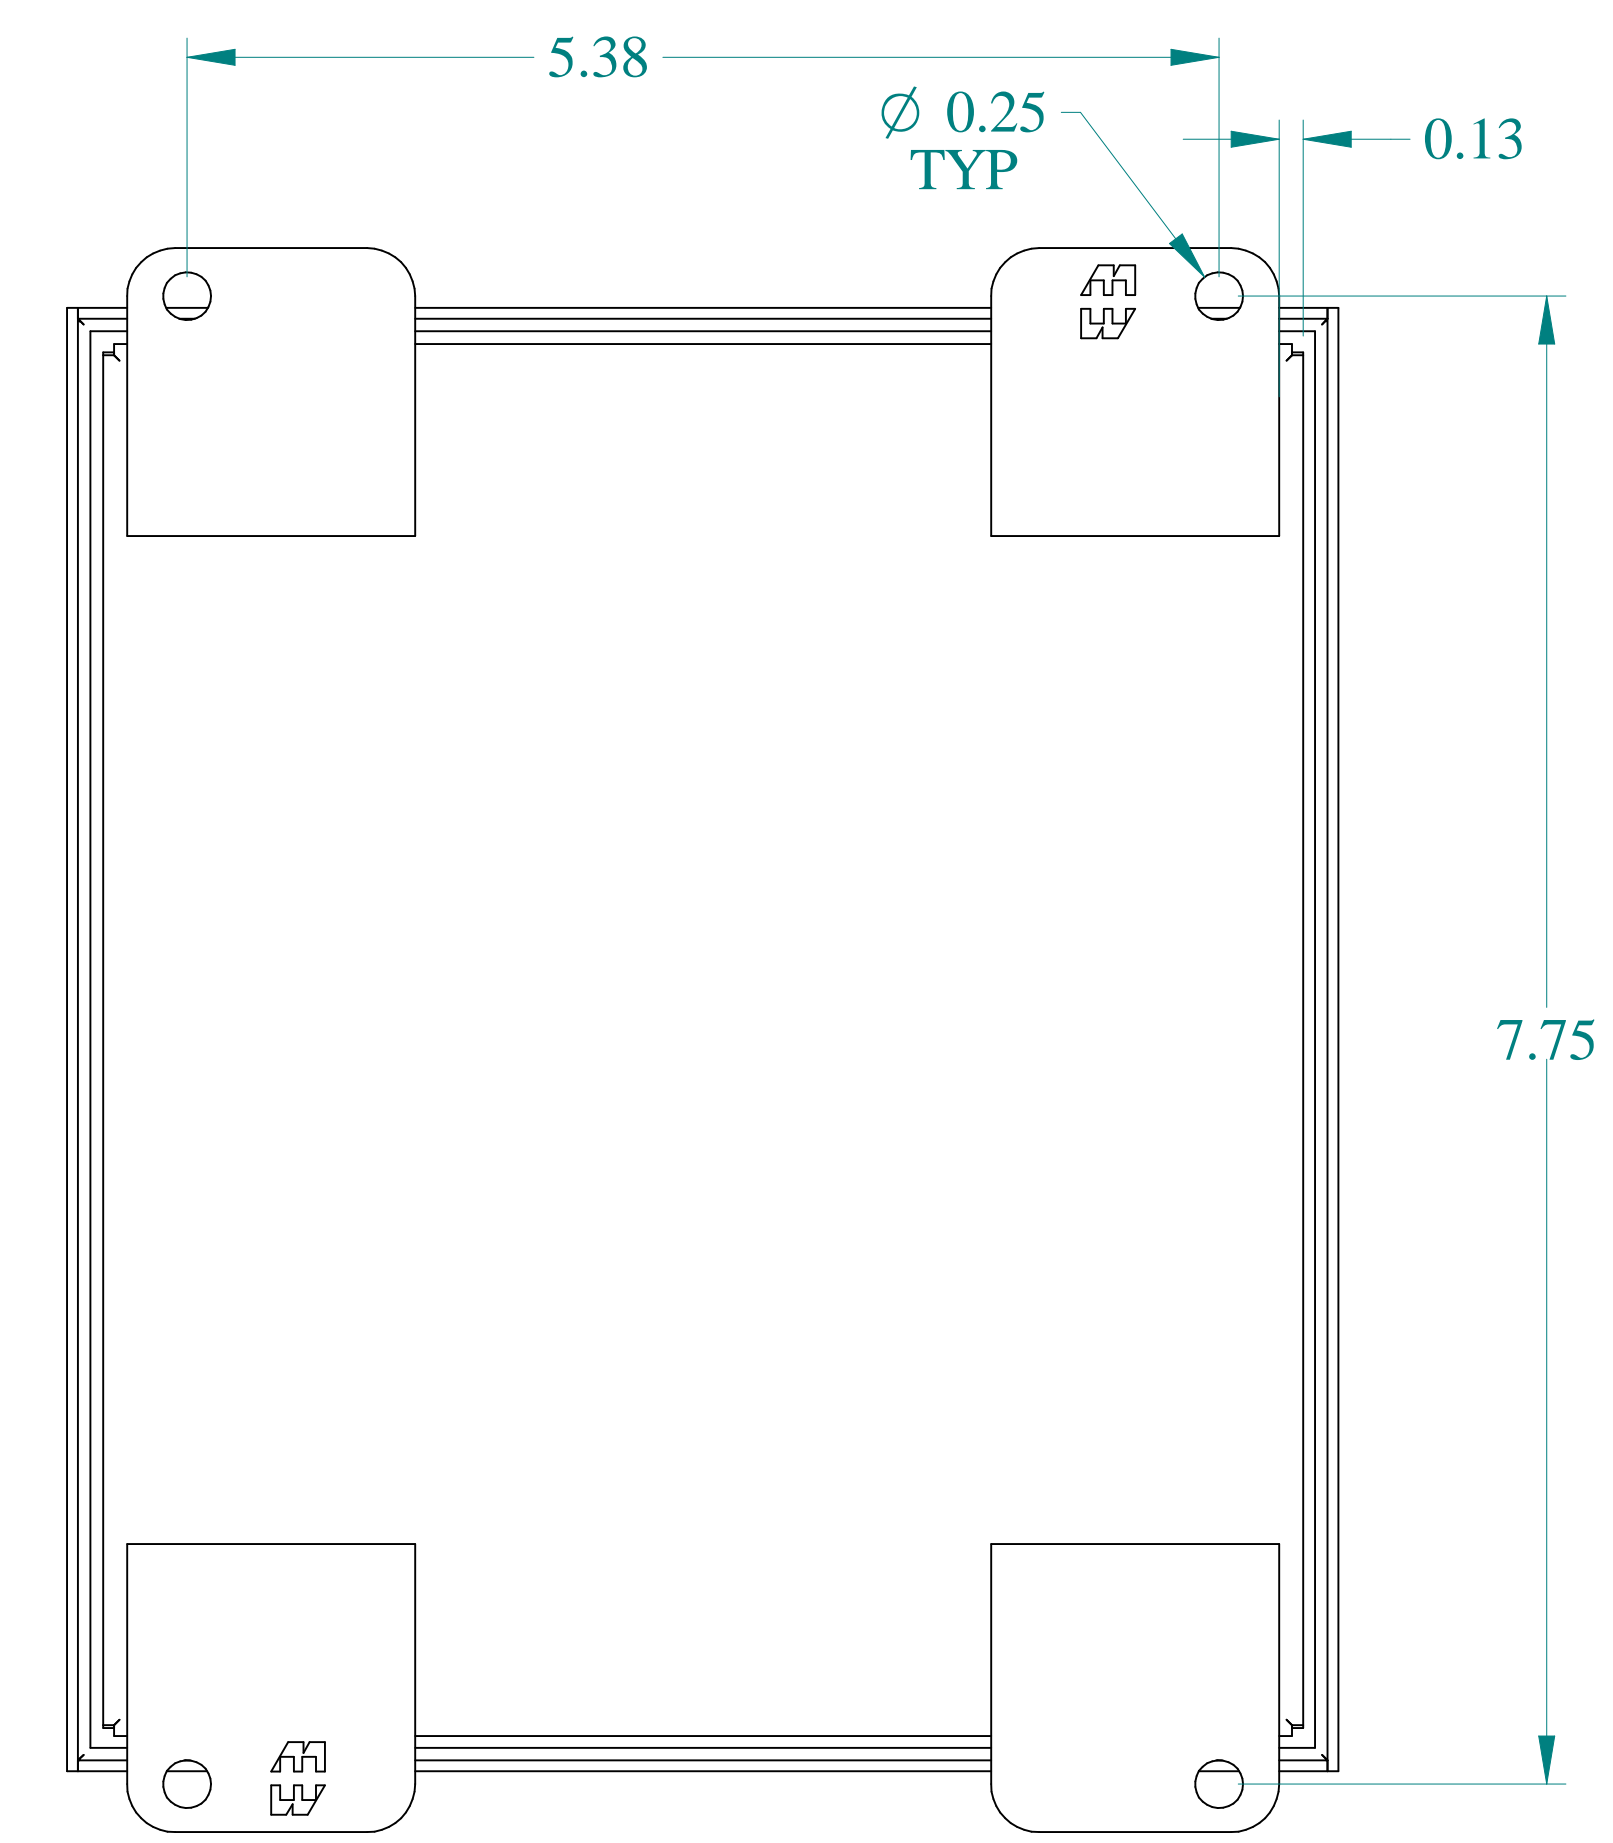

TOP VIEW

SIDE VIEW

FRONT VIEW

SIDE VIEW

BACK VIEW

BOTTOM VIEW

ISOMETRIC VIEWS

HAMMOND
MANUFACTURING®

www.hammondmfg.com

Data subject to change without notice.

Part # : 1438F Date : Mar. 27, 2025

Link: www.hammg.com/1438F