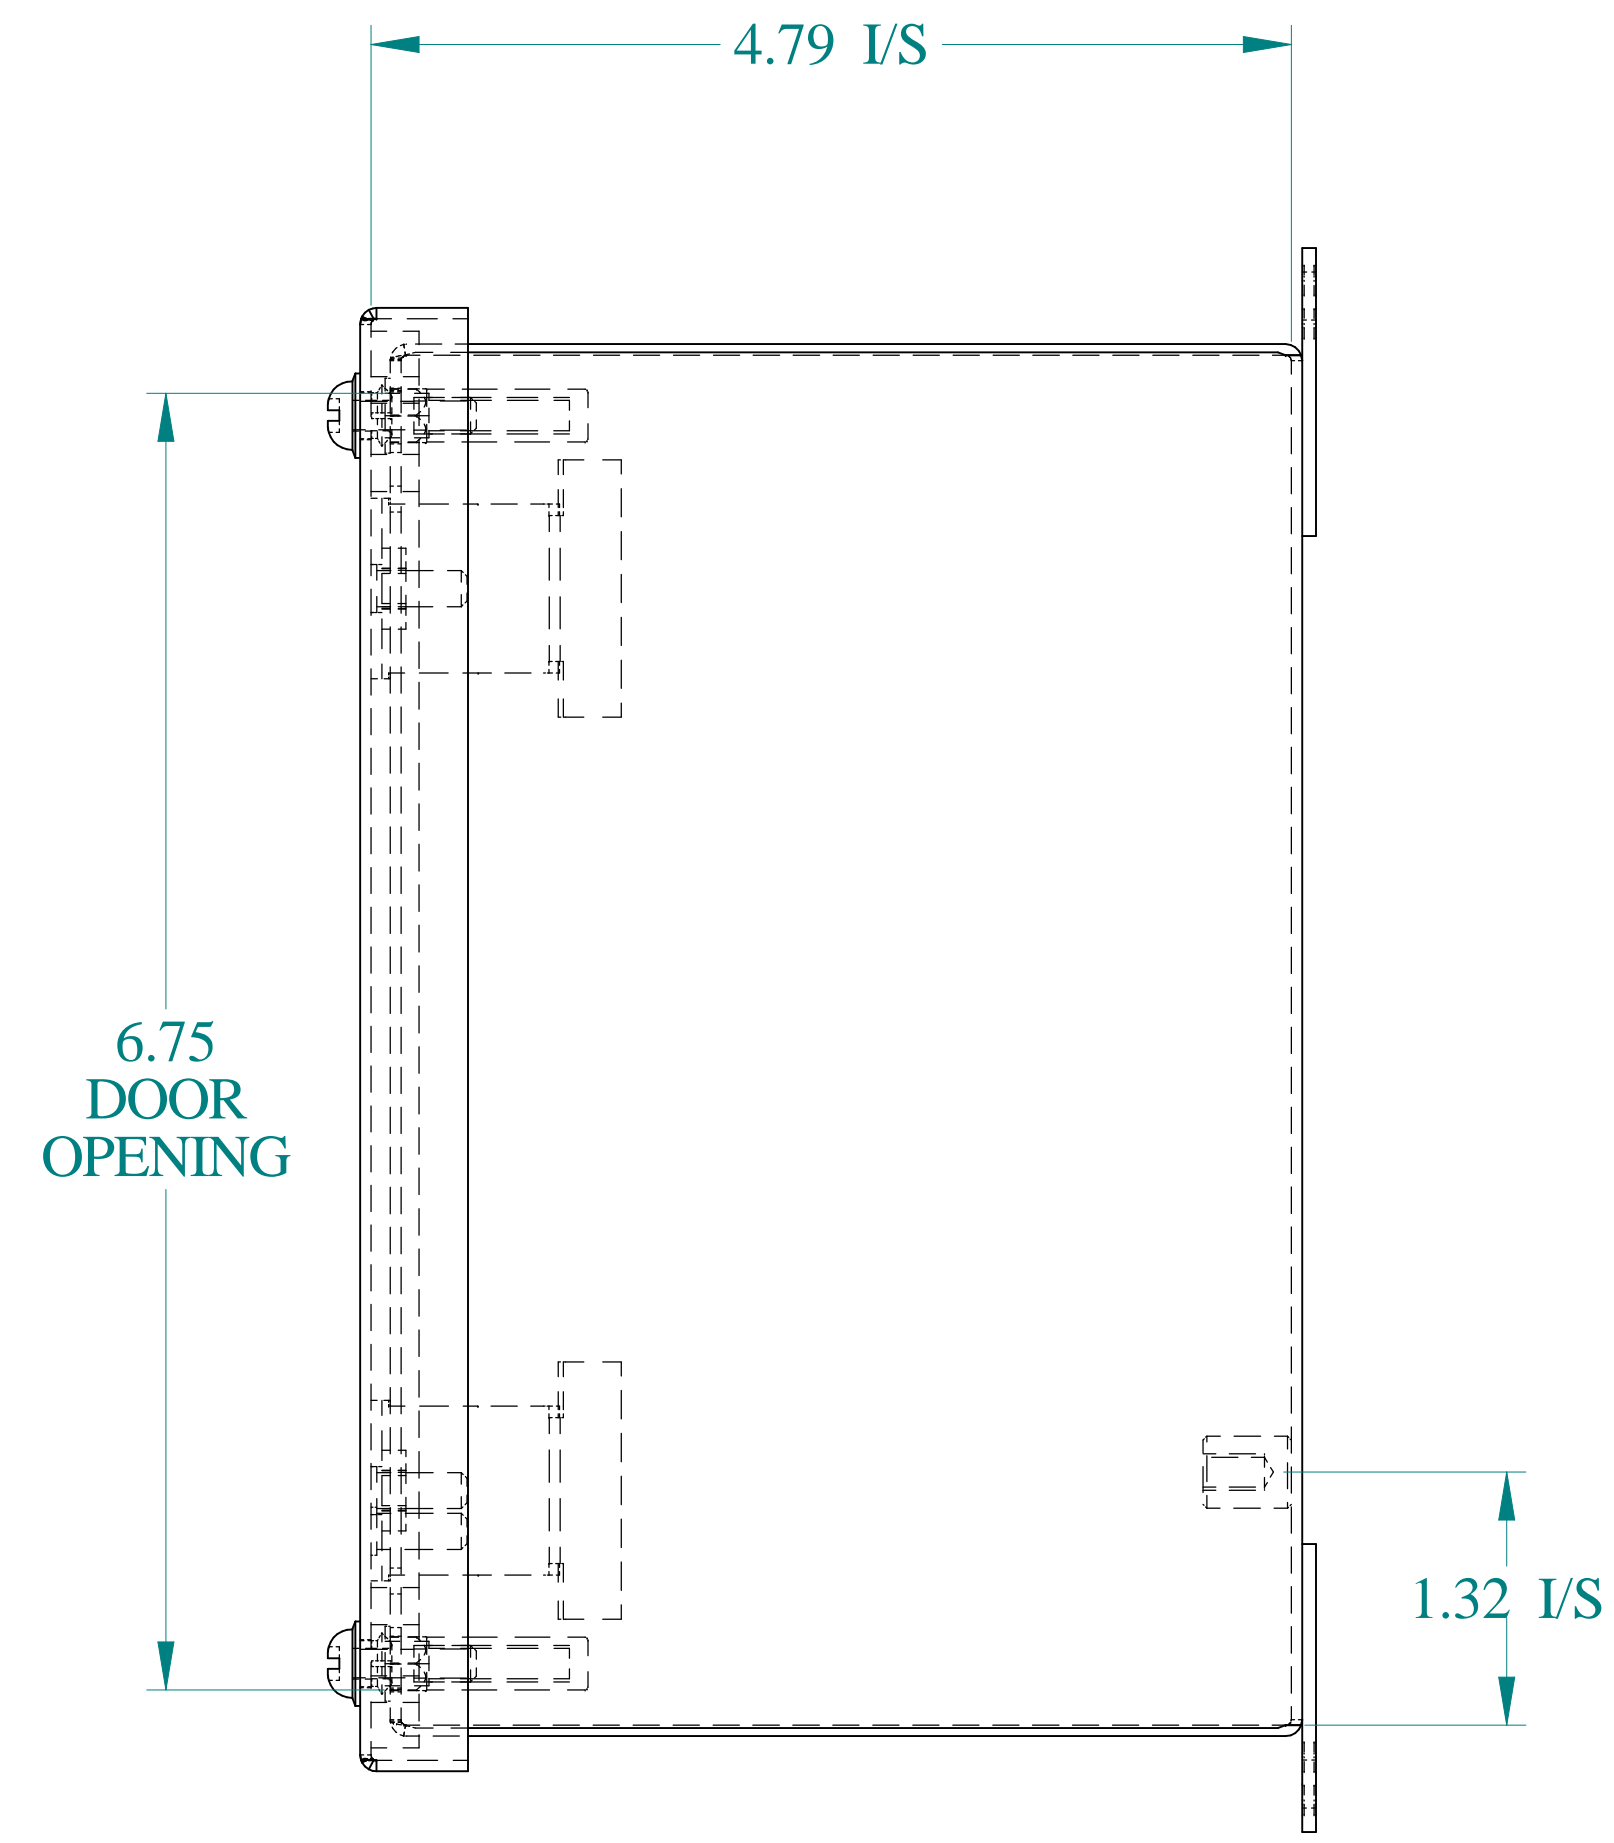

TOP VIEW

SIDE VIEW

FRONT VIEW

SIDE VIEW

BACK VIEW

BOTTOM VIEW

ISOMETRIC VIEWS

HAMMOND
MANUFACTURING®

www.hammondmfg.com

Data subject to change without notice.

Part # : 1438F Date : Mar. 27, 2025

Link: www.hammg.com/1438F