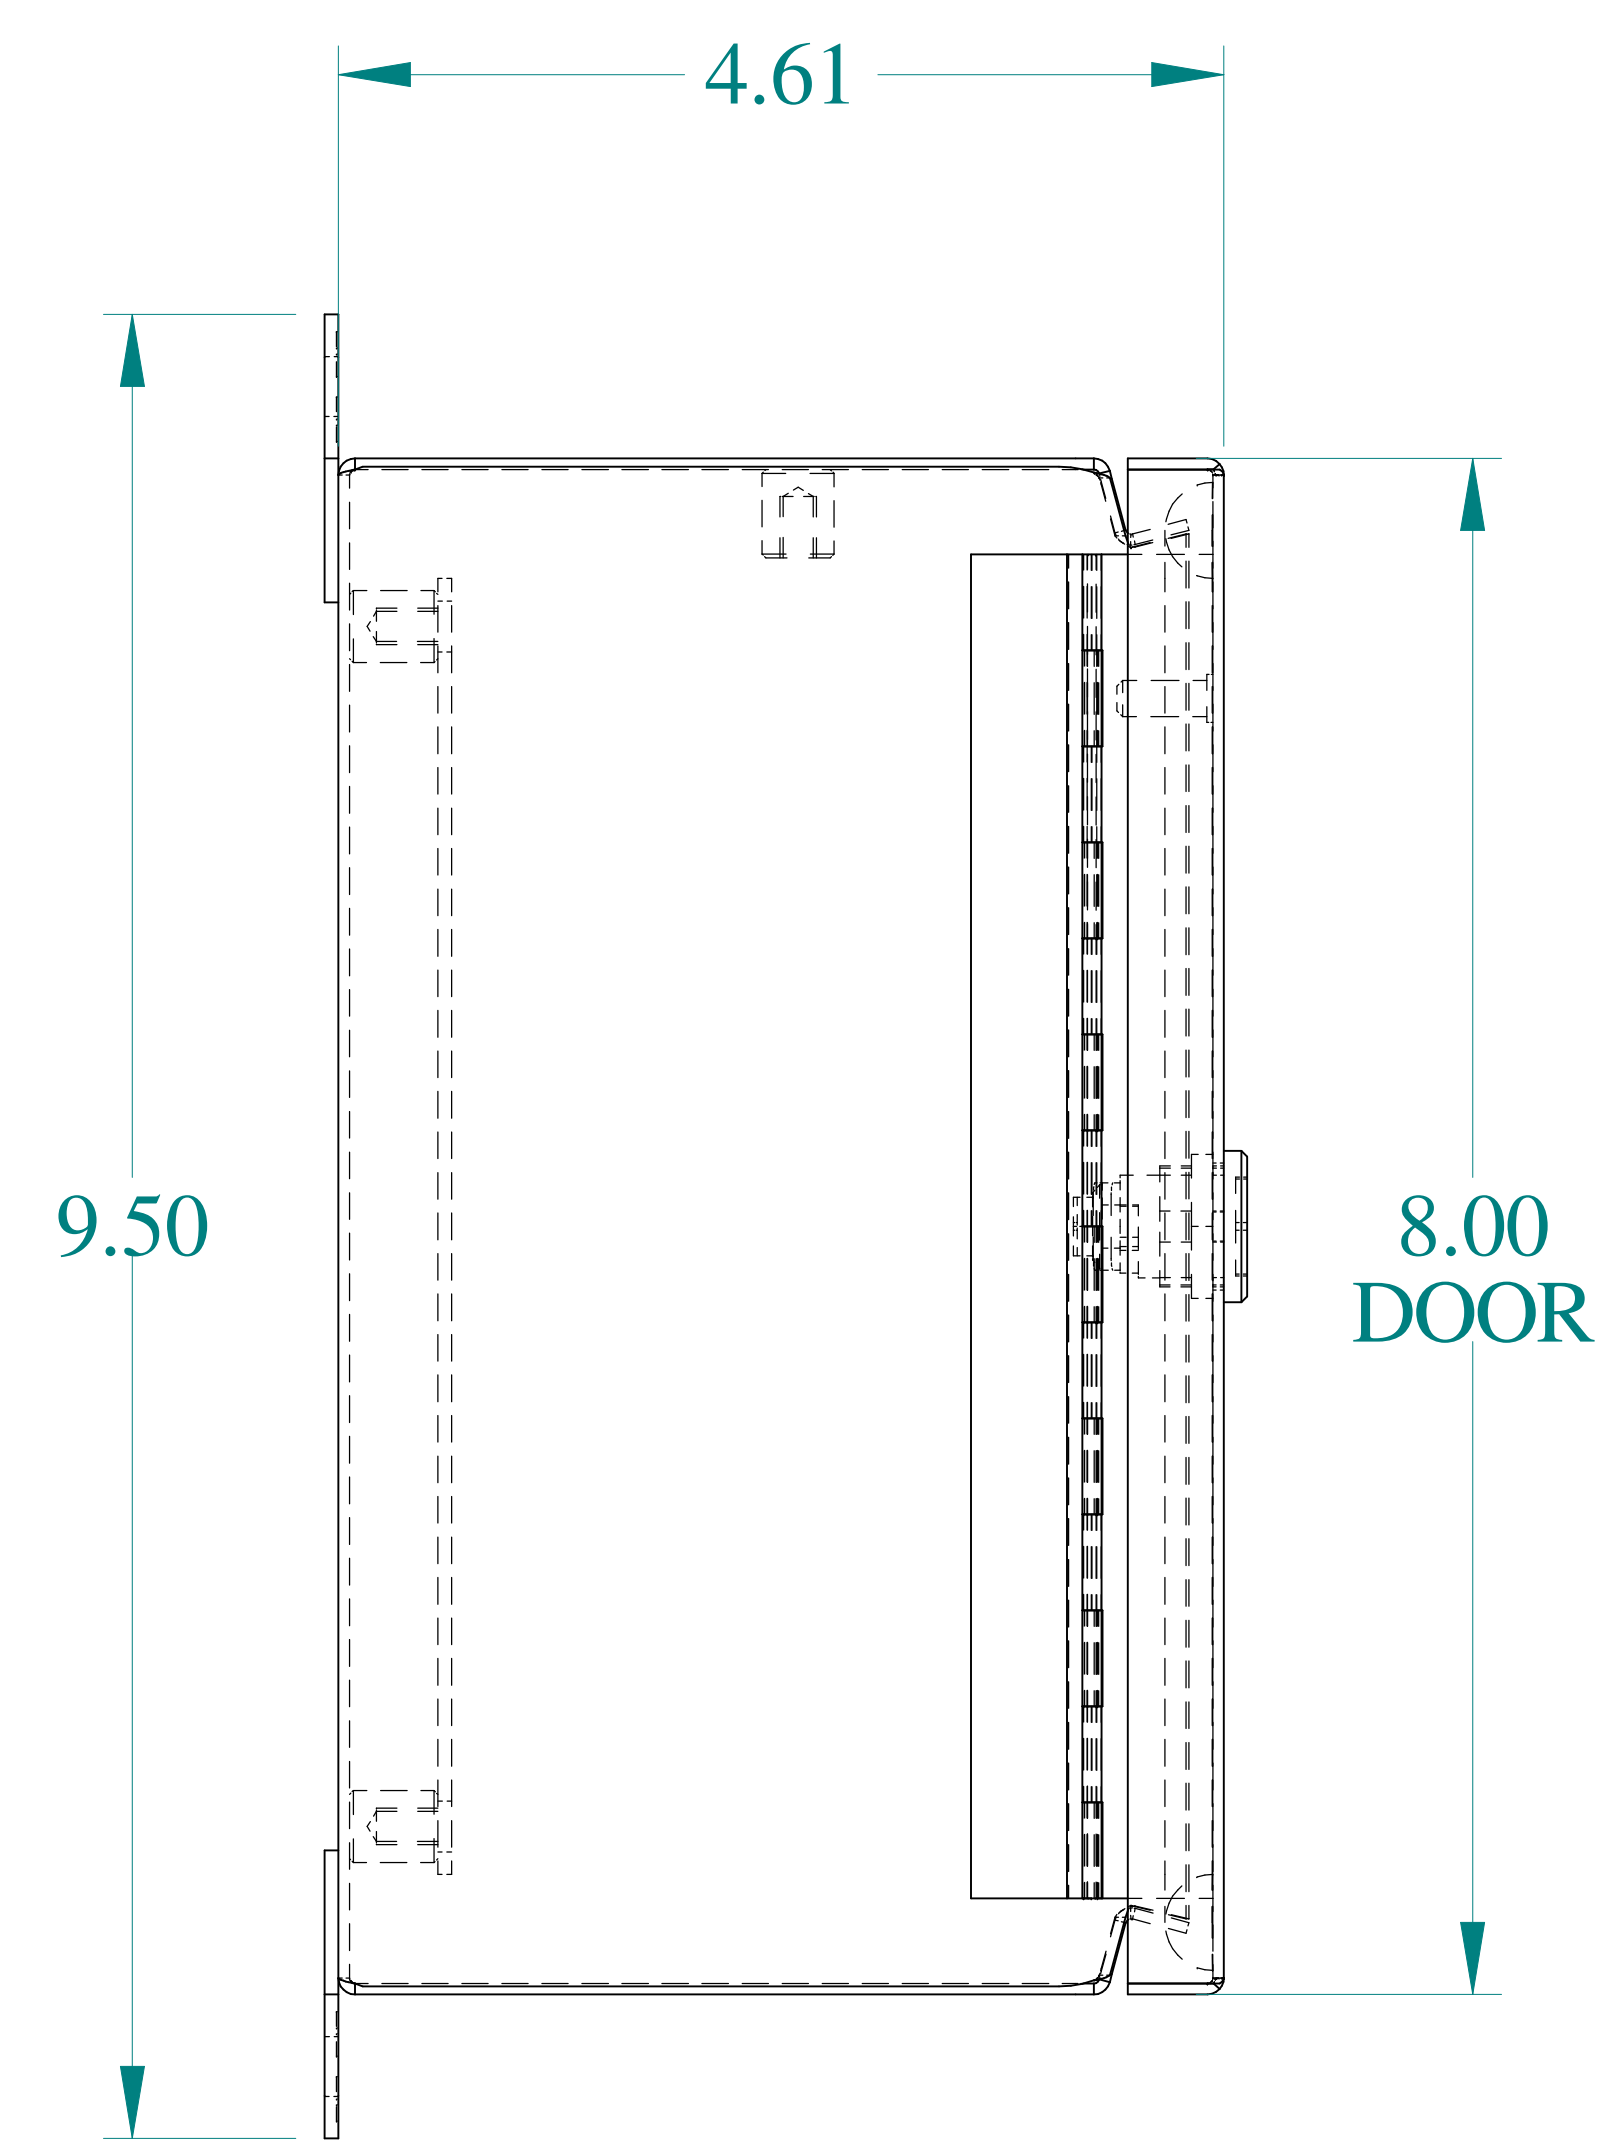

TOP VIEW

ISOMETRIC VIEWS

SIDE VIEW

FRONT VIEW

SIDE VIEW

BACK VIEW

BOTTOM VIEW

Data subject to change without notice.

Part #: EJ884LG

Date: Mar. 24, 2019

Link: www.hammmfg.com/EJ884LG