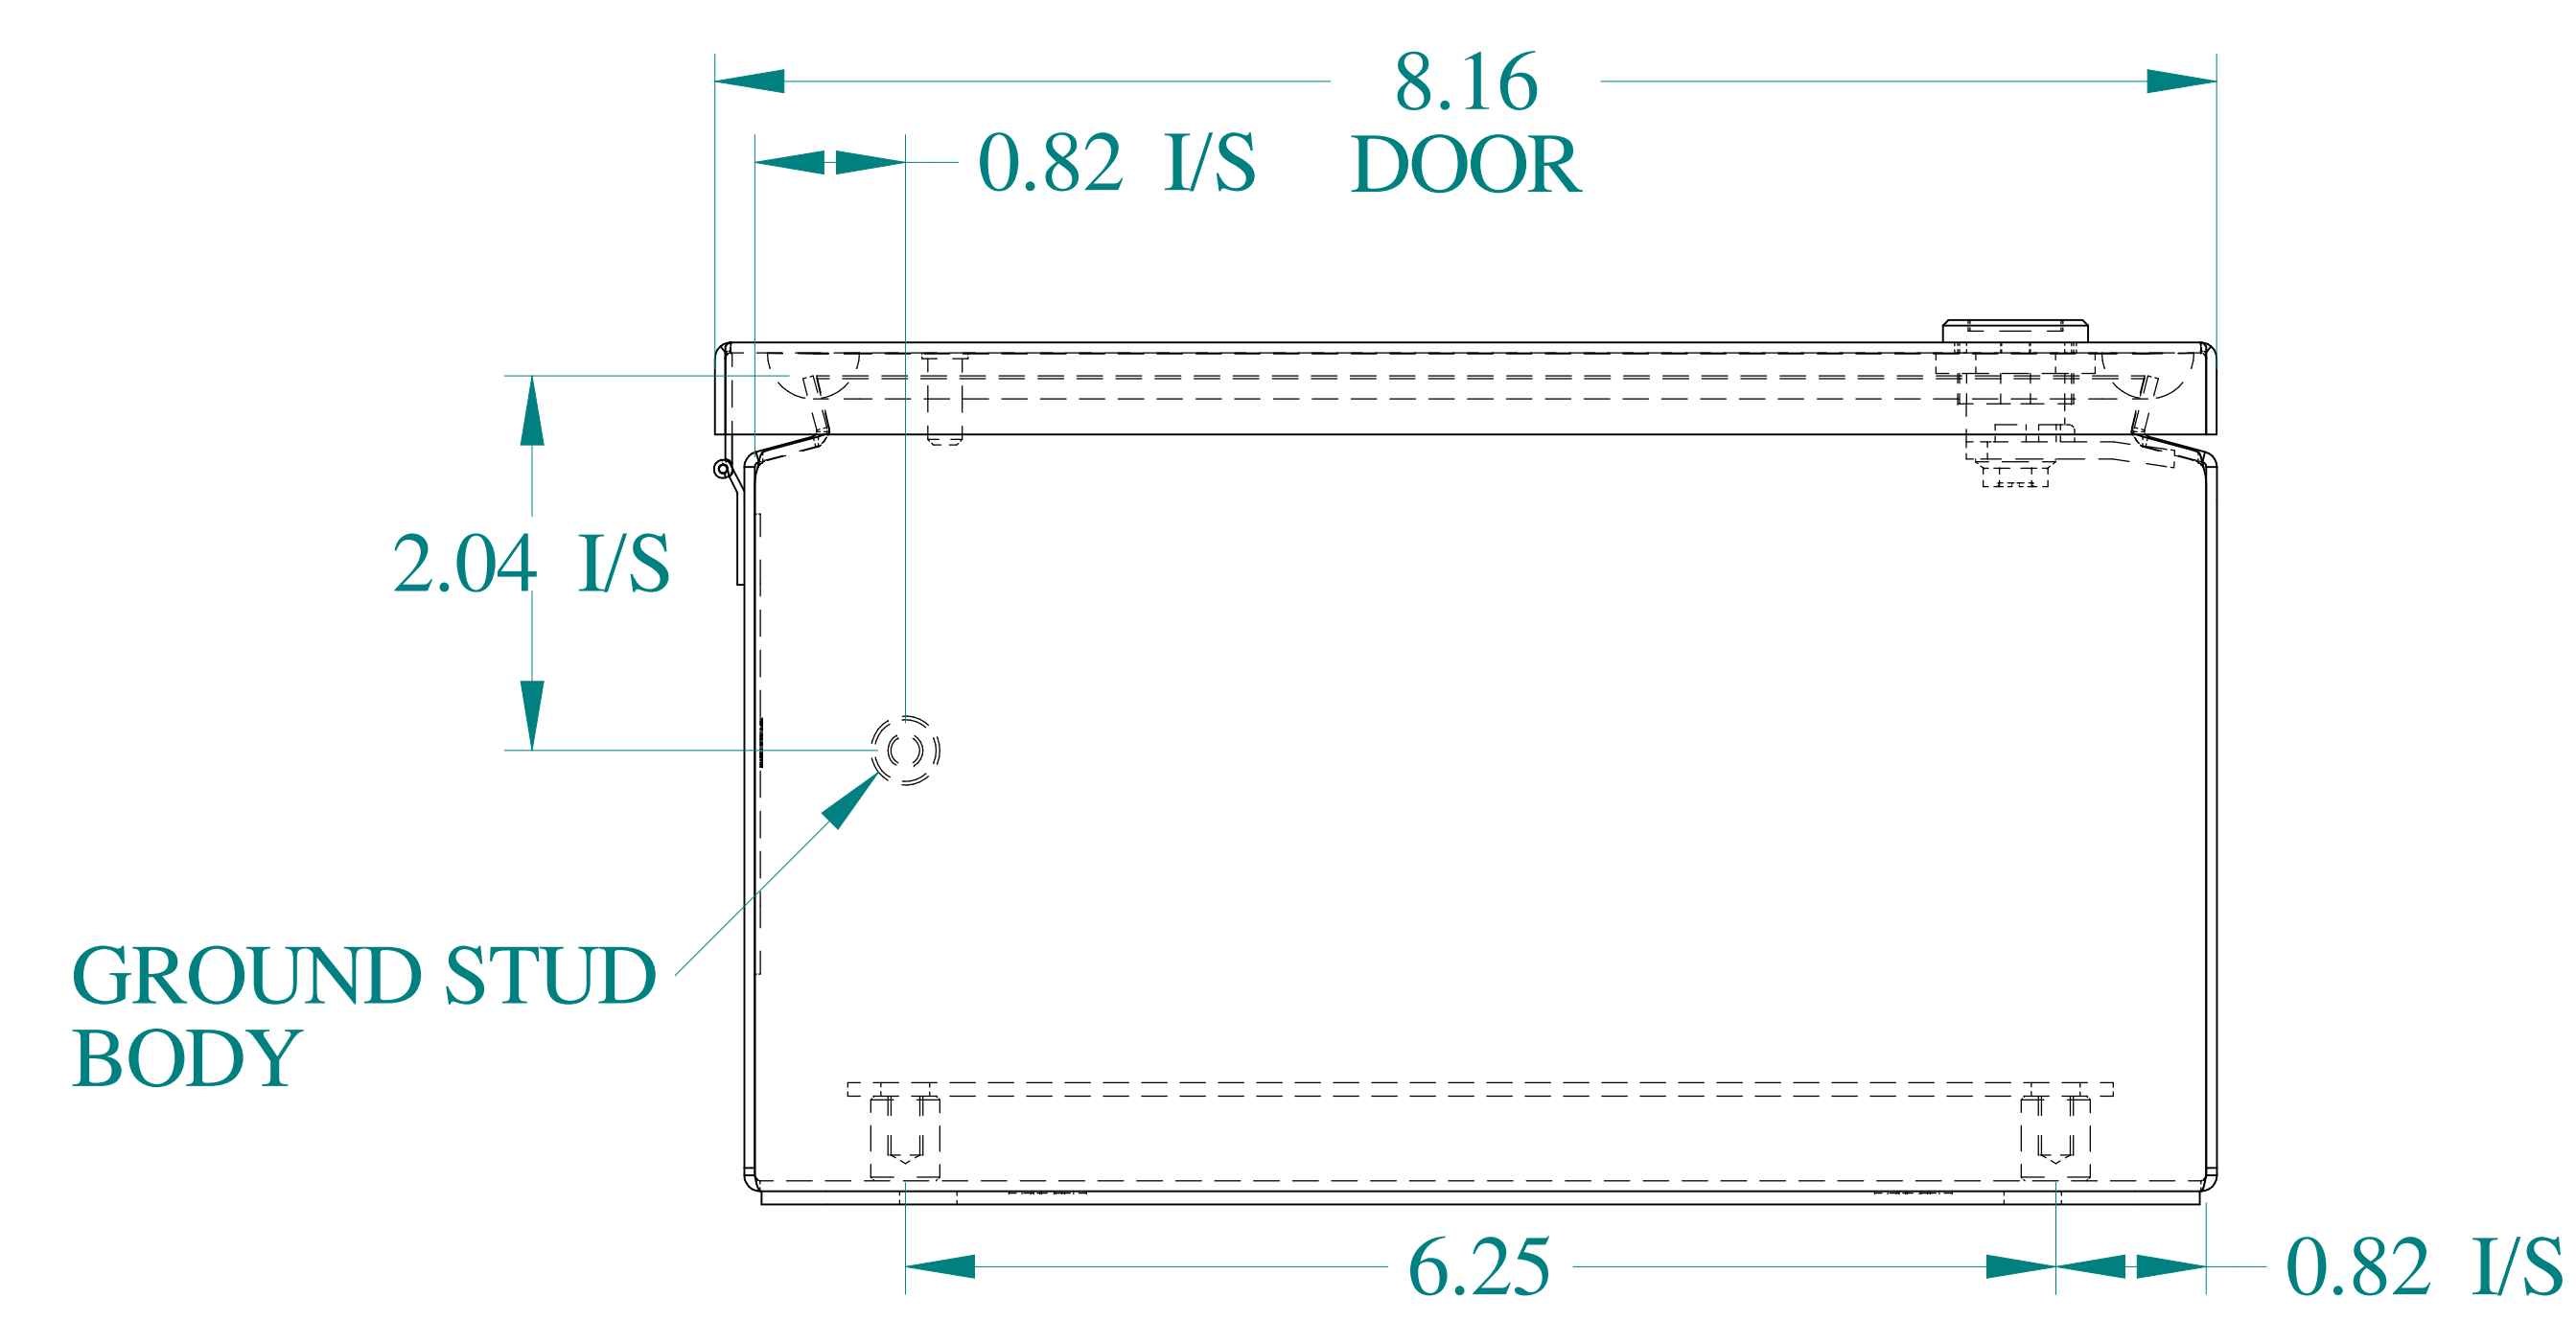

TOP VIEW

ISOMETRIC VIEWS

SIDE VIEW

FRONT VIEW

SIDE VIEW

BACK VIEW

BOTTOM VIEW

Data subject to change without notice.

Part #: EJ884LG

Date: Mar. 24, 2019

Link: www.hammmfg.com/EJ884LG