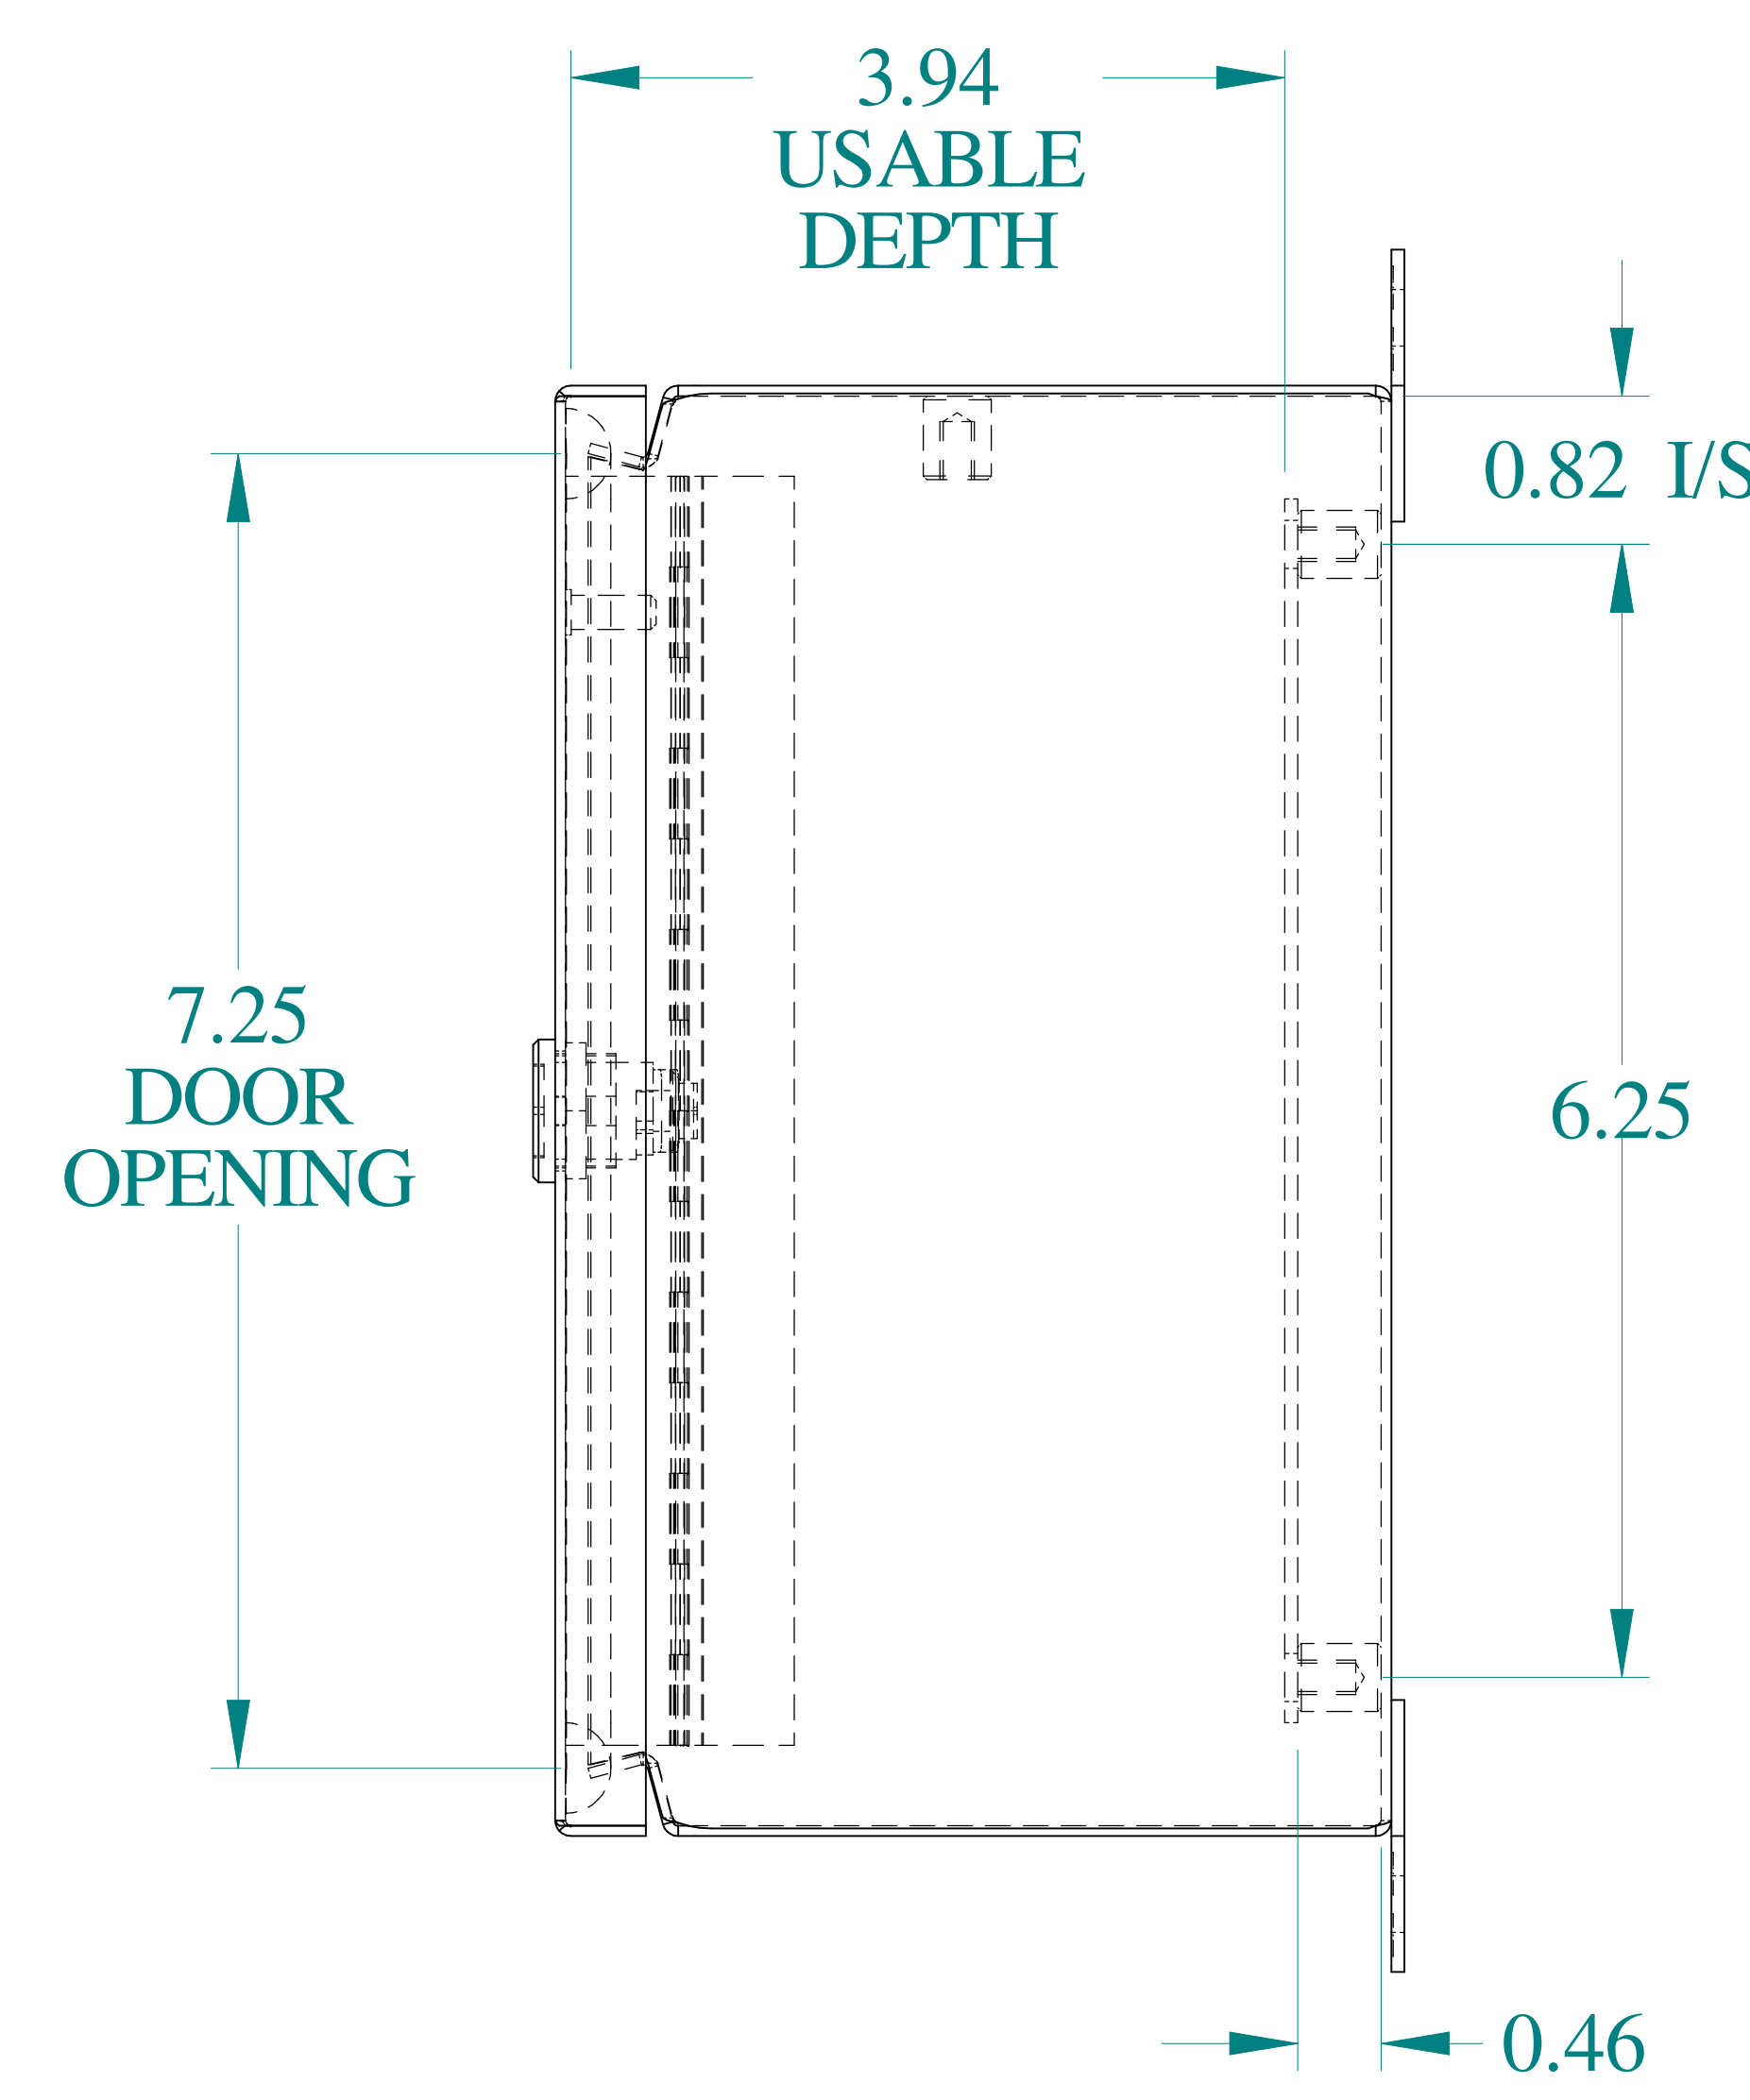

TOP VIEW

ISOMETRIC VIEWS

SIDE VIEW

FRONT VIEW

SIDE VIEW

BACK VIEW

BOTTOM VIEW

Data subject to change without notice.

Part #: EJ884LG

Date: Mar. 24, 2019

Link: www.hammmfg.com/EJ884LG