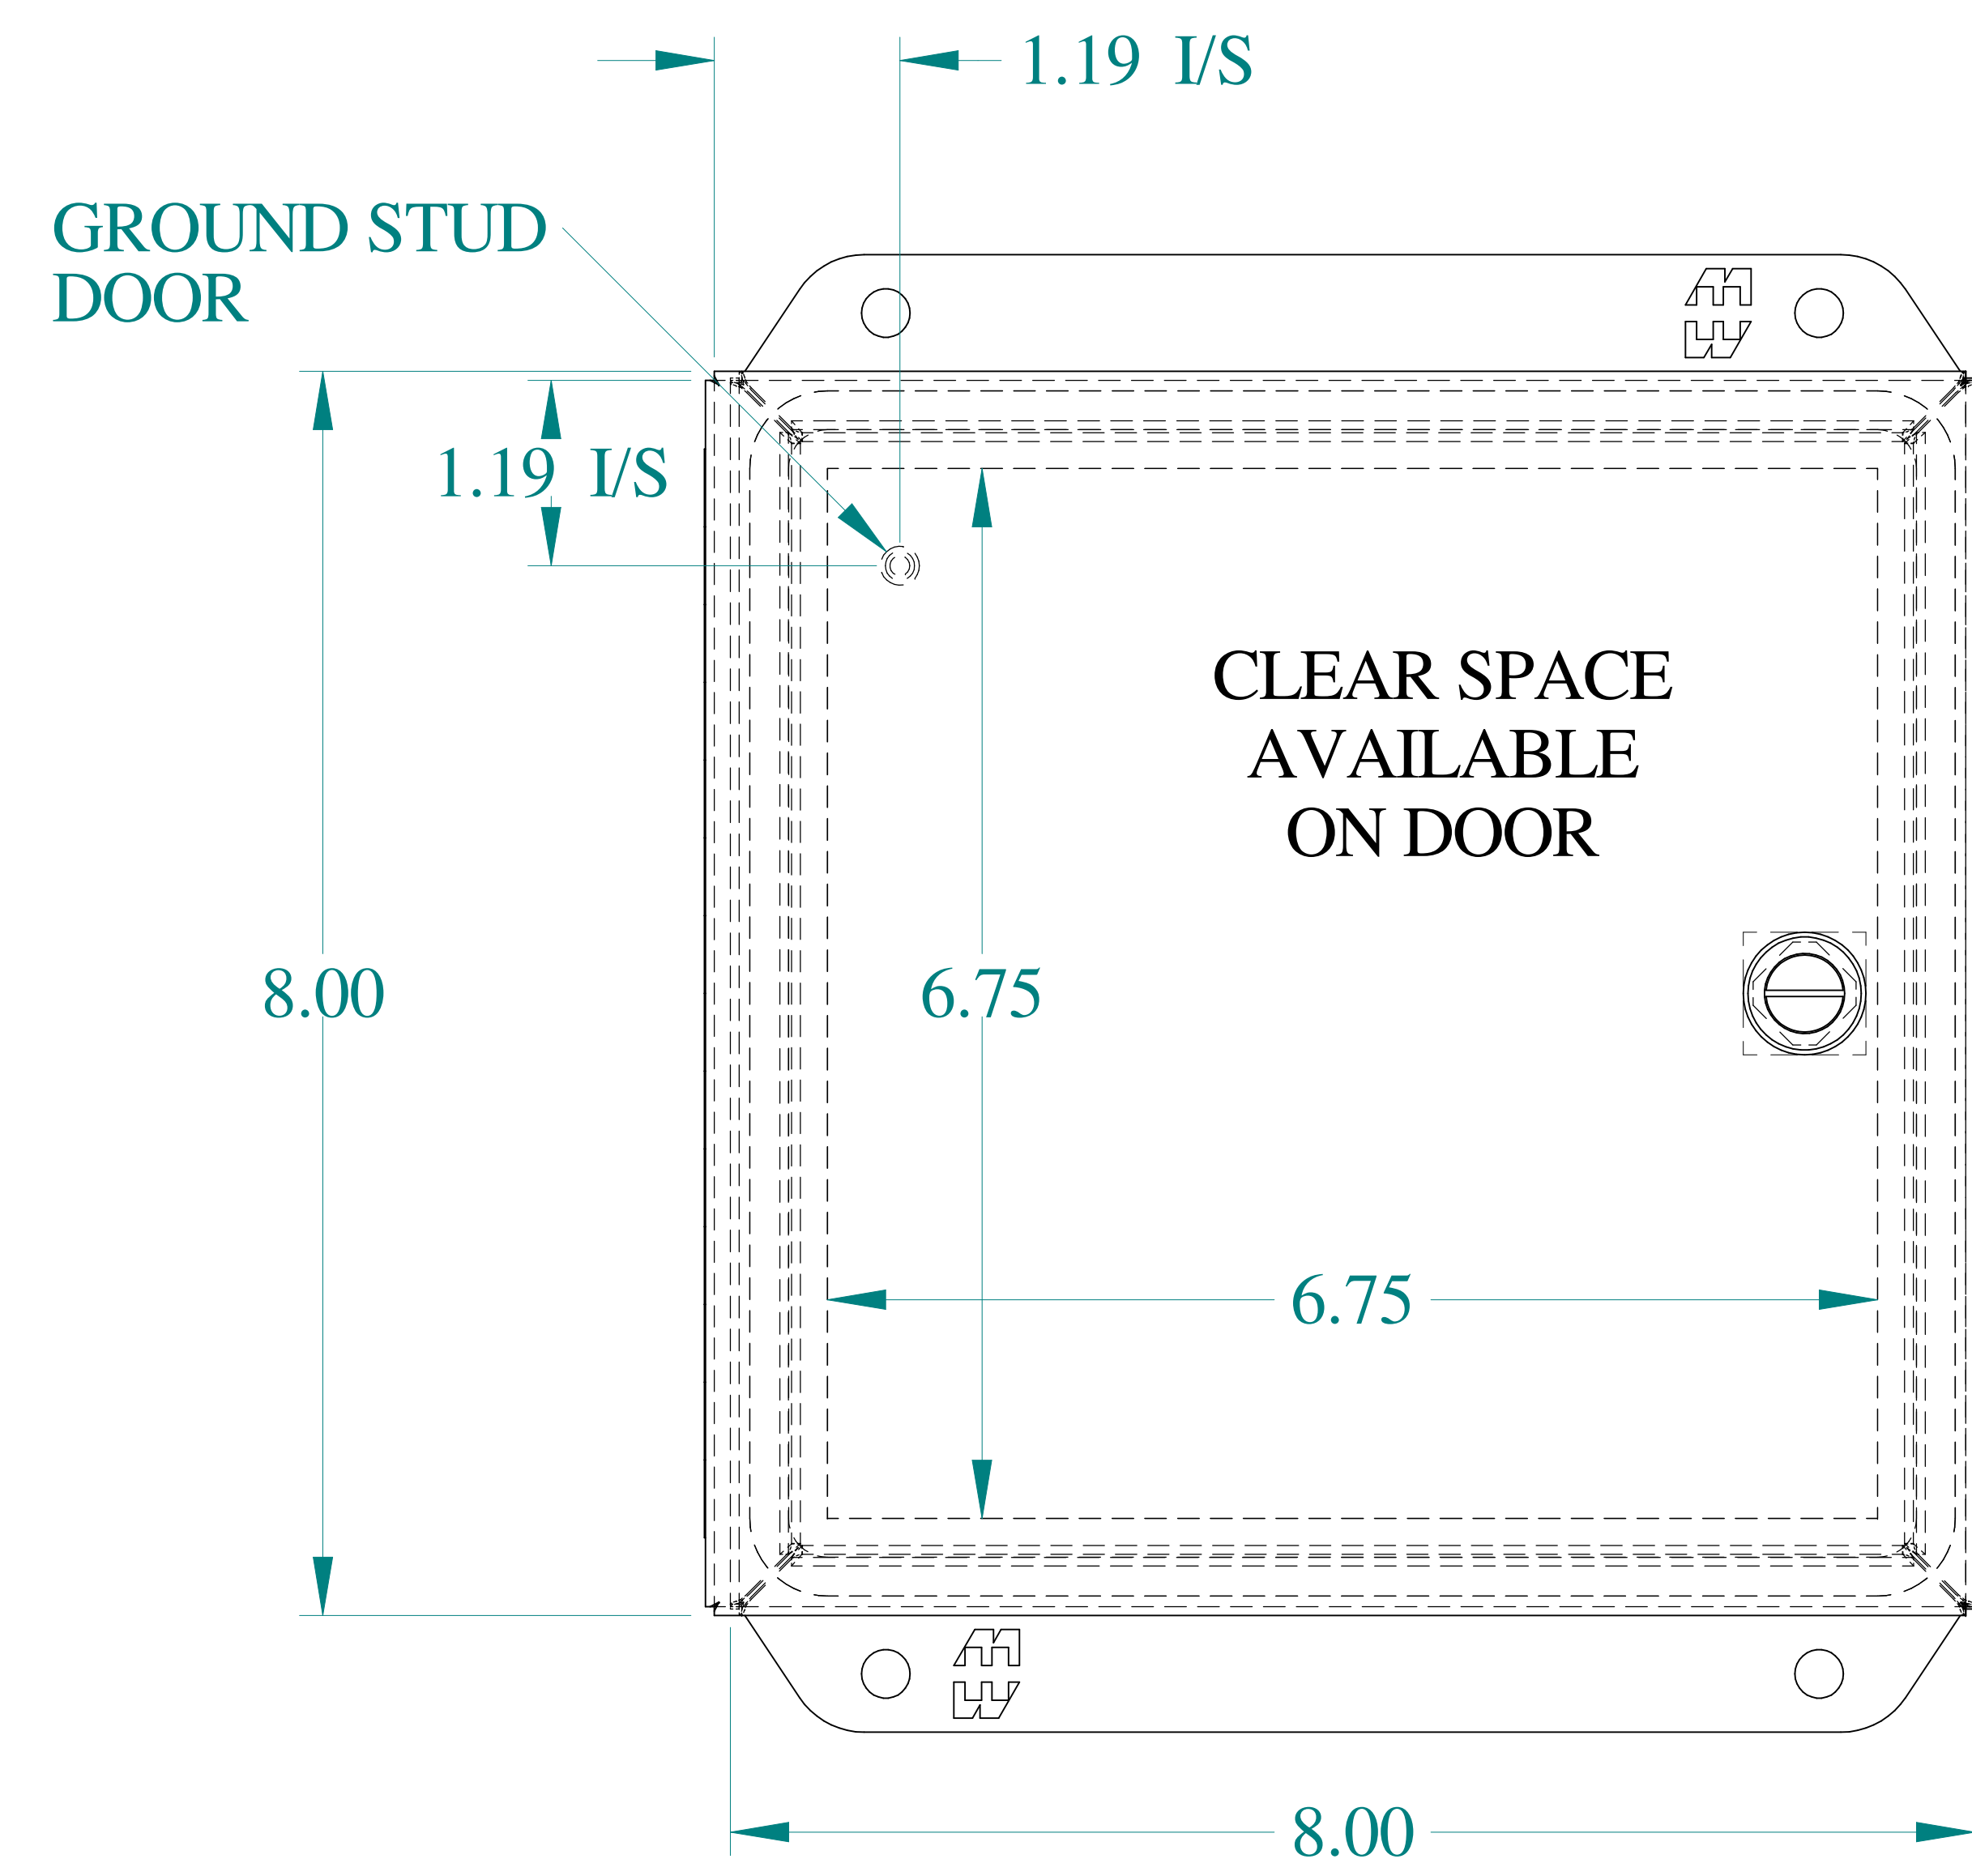

TOP VIEW

ISOMETRIC VIEWS

SIDE VIEW

FRONT VIEW

SIDE VIEW

BACK VIEW

BOTTOM VIEW

Data subject to change without notice.

Part #: EJ884LG

Date: Mar. 24, 2019

Link: www.hammmfg.com/EJ884LG