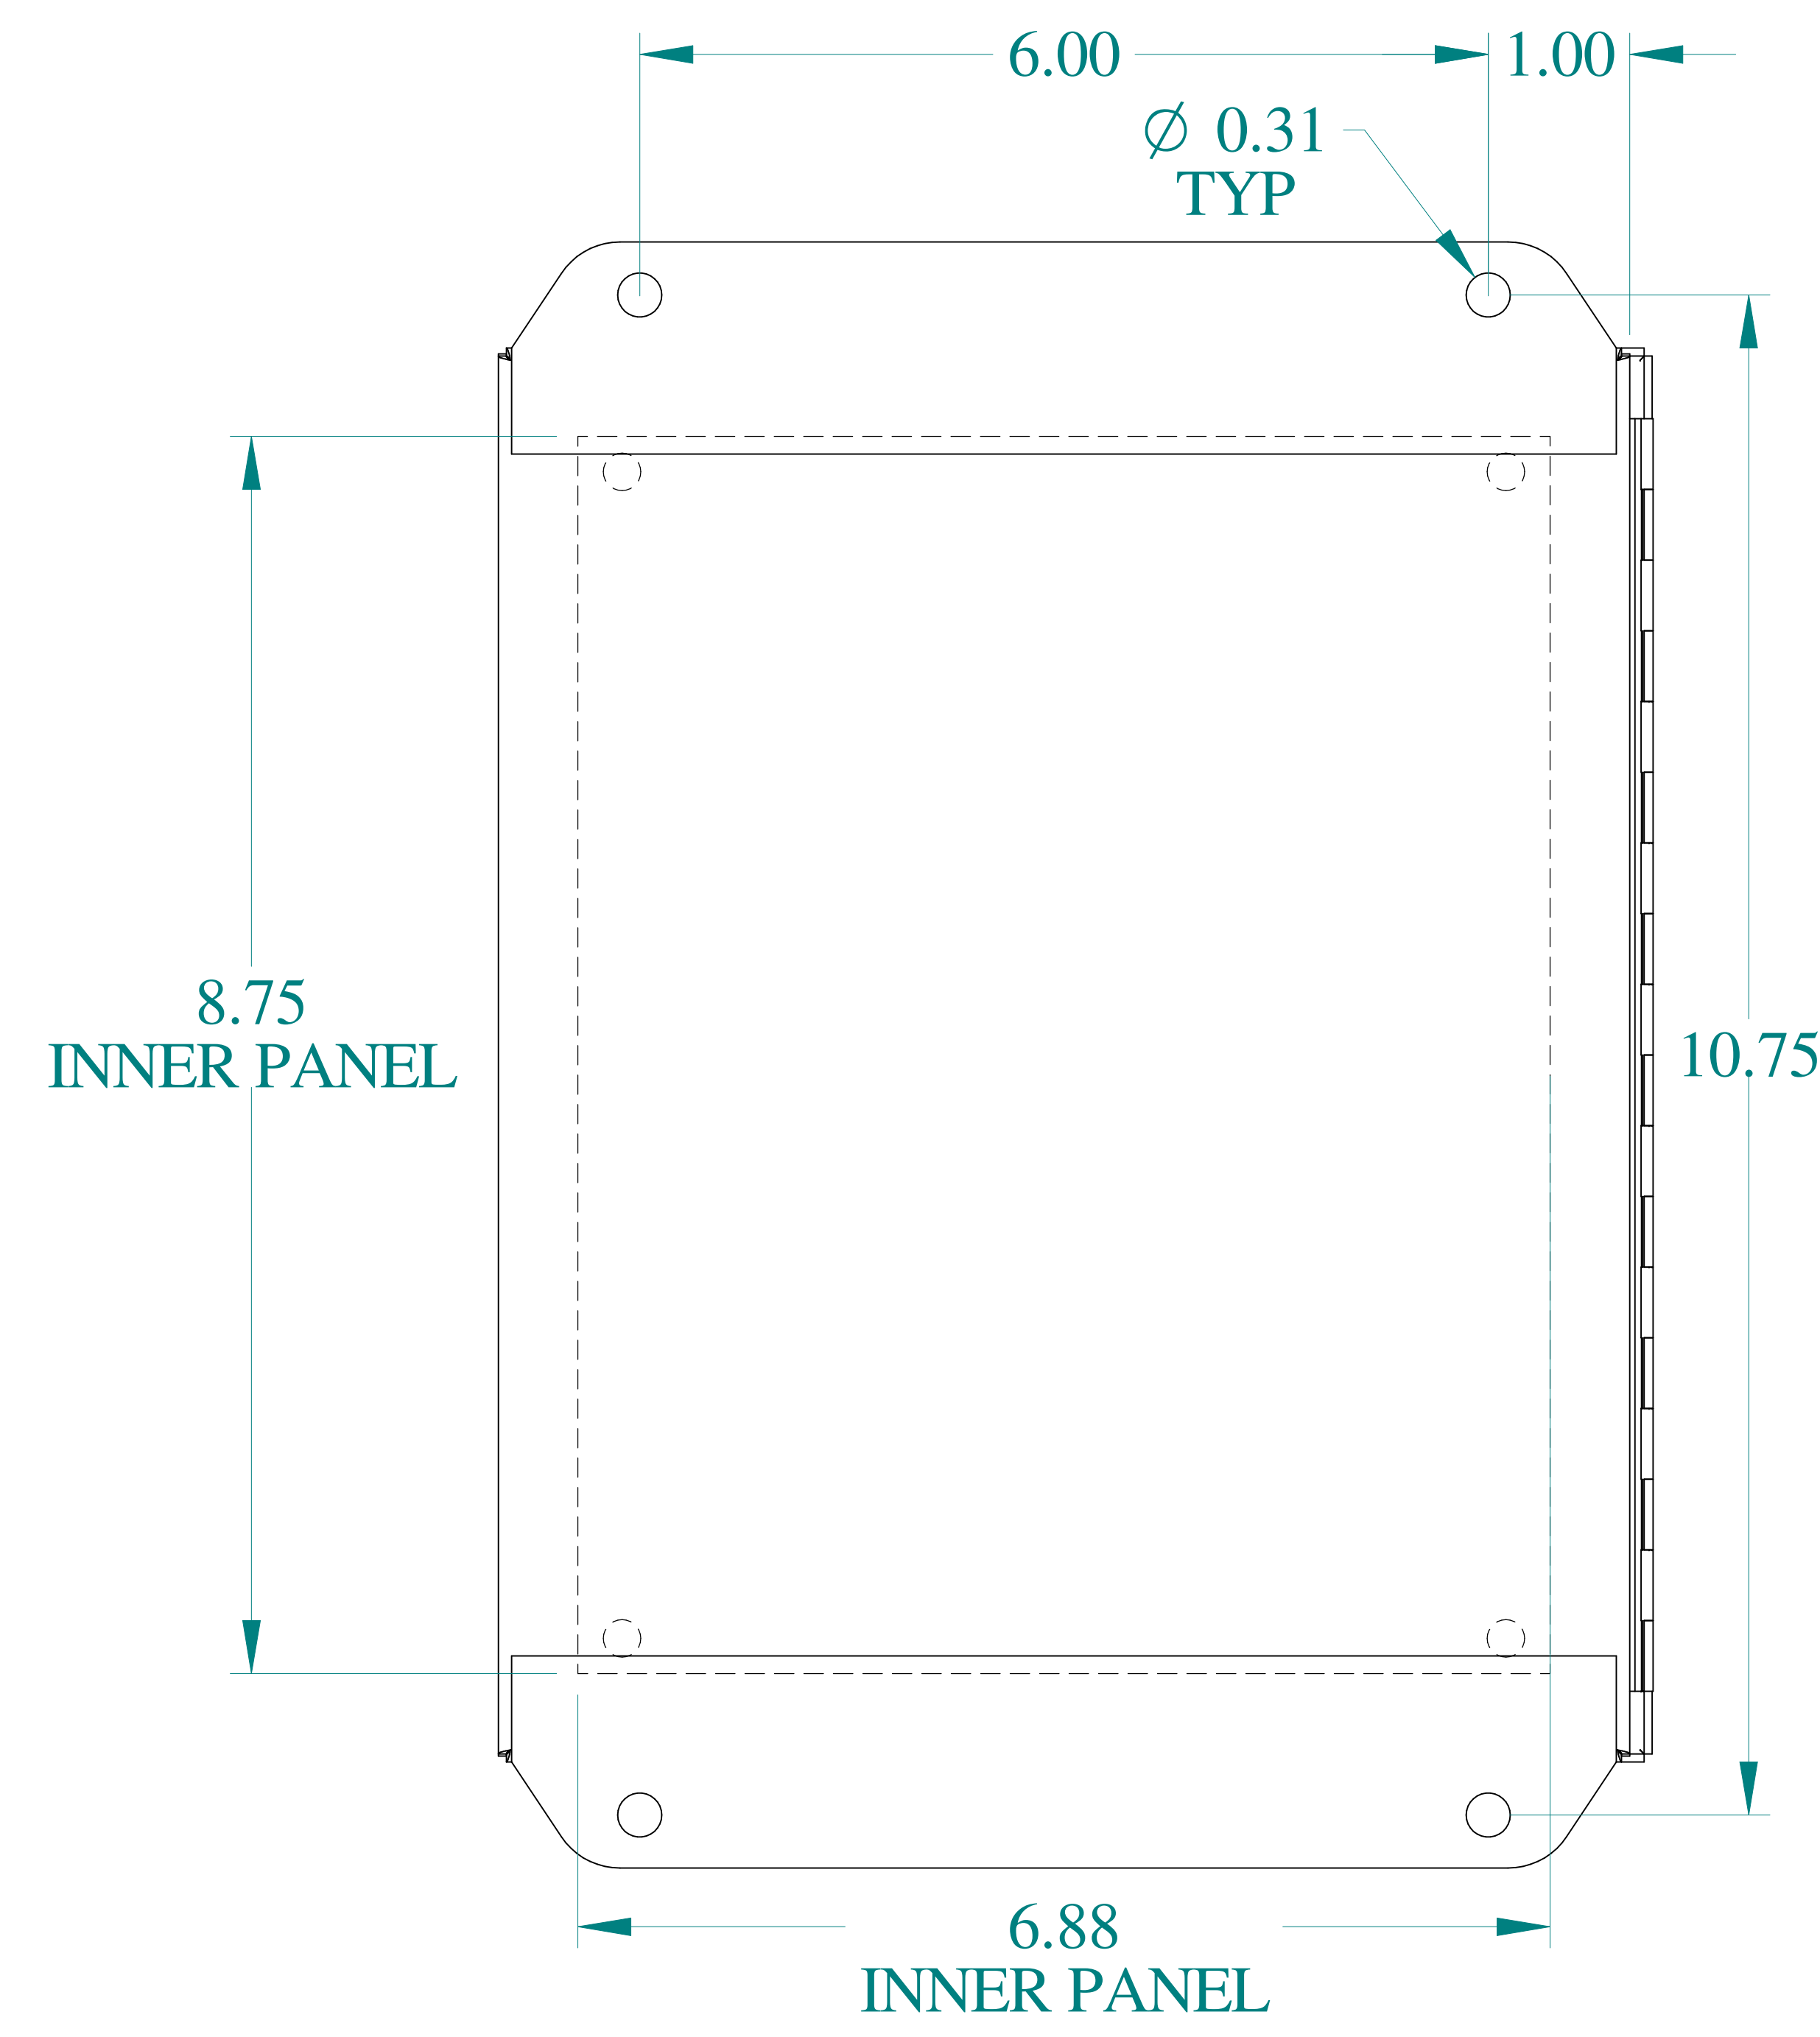

TOP VIEW

ISOMETRIC VIEWS

SIDE VIEW

FRONT VIEW

SIDE VIEW

BACK VIEW

BOTTOM VIEW

**HAMMOND
MANUFACTURING**[®]

www.hammondmfg.com

Data subject to change without notice.

Part #: EJ1084LG Date: Mar. 24, 2019
 Link: www.hammfg.com/EJ1084LG