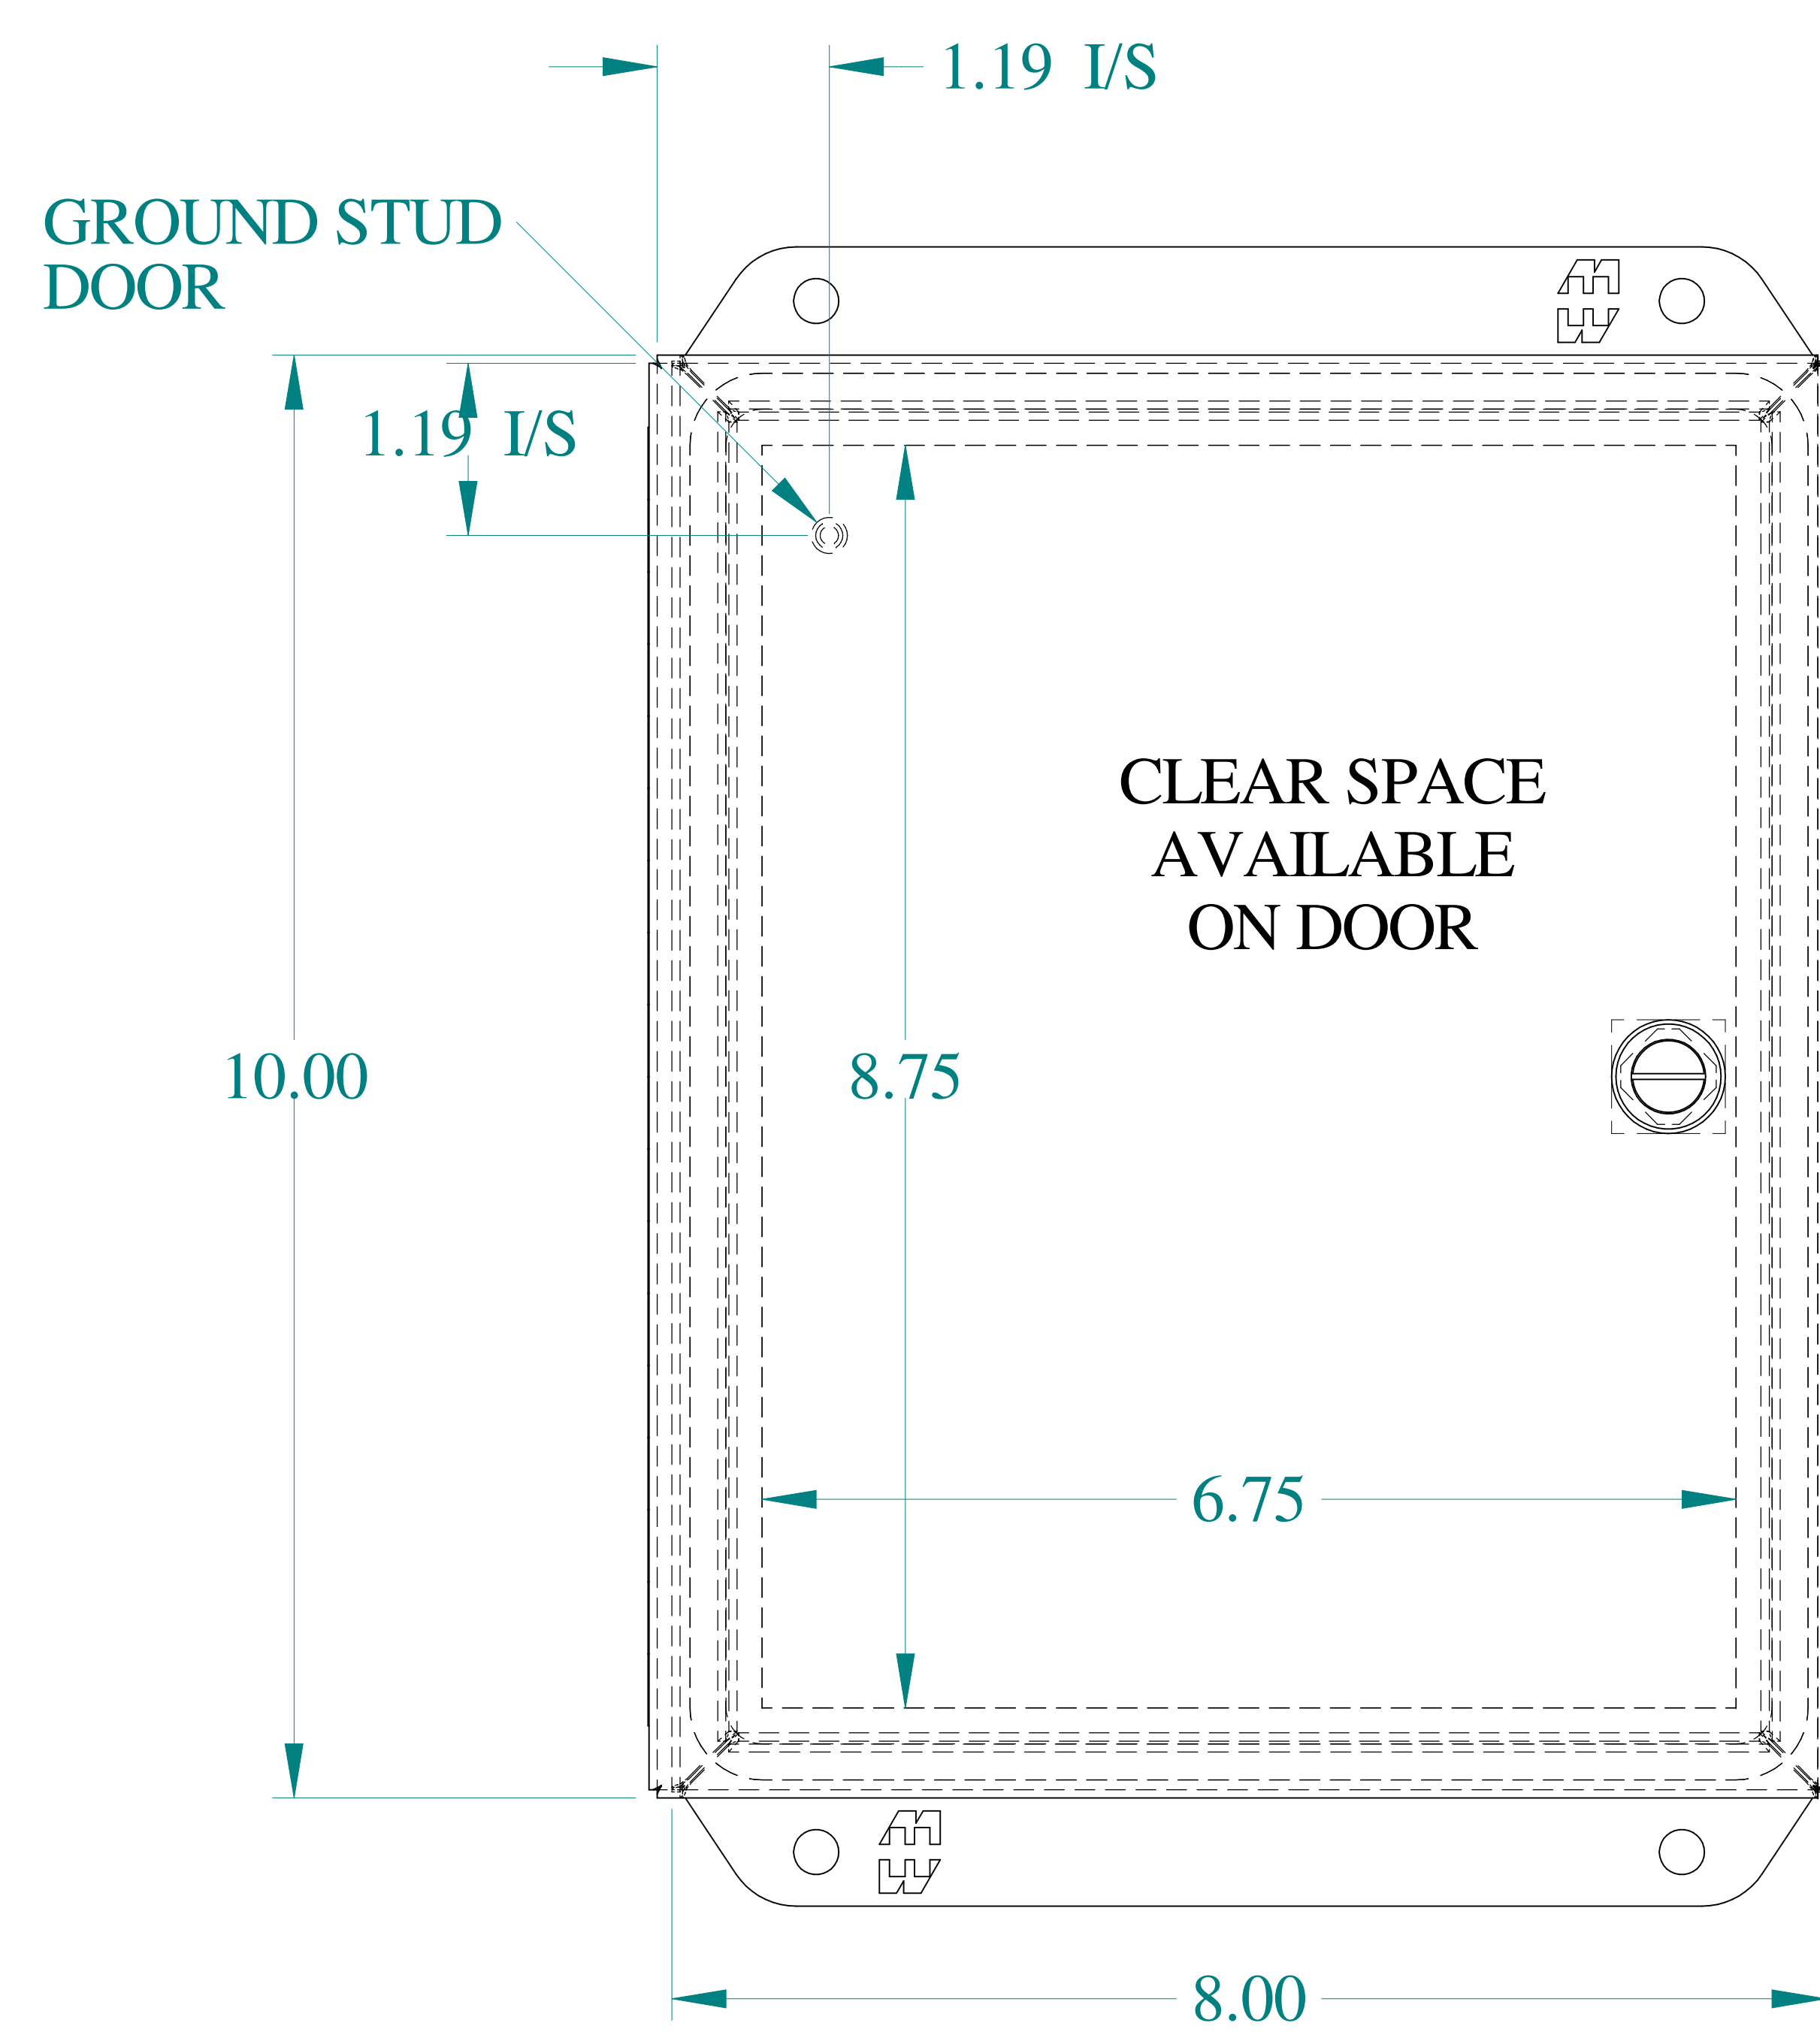

TOP VIEW

ISOMETRIC VIEWS

SIDE VIEW

FRONT VIEW

SIDE VIEW

BACK VIEW

BOTTOM VIEW

**HAMMOND
MANUFACTURING**[®]

www.hammondmfg.com

Data subject to change without notice.

Part #: EJ1084LG Date: Mar. 24, 2019
 Link: www.hammfg.com/EJ1084LG