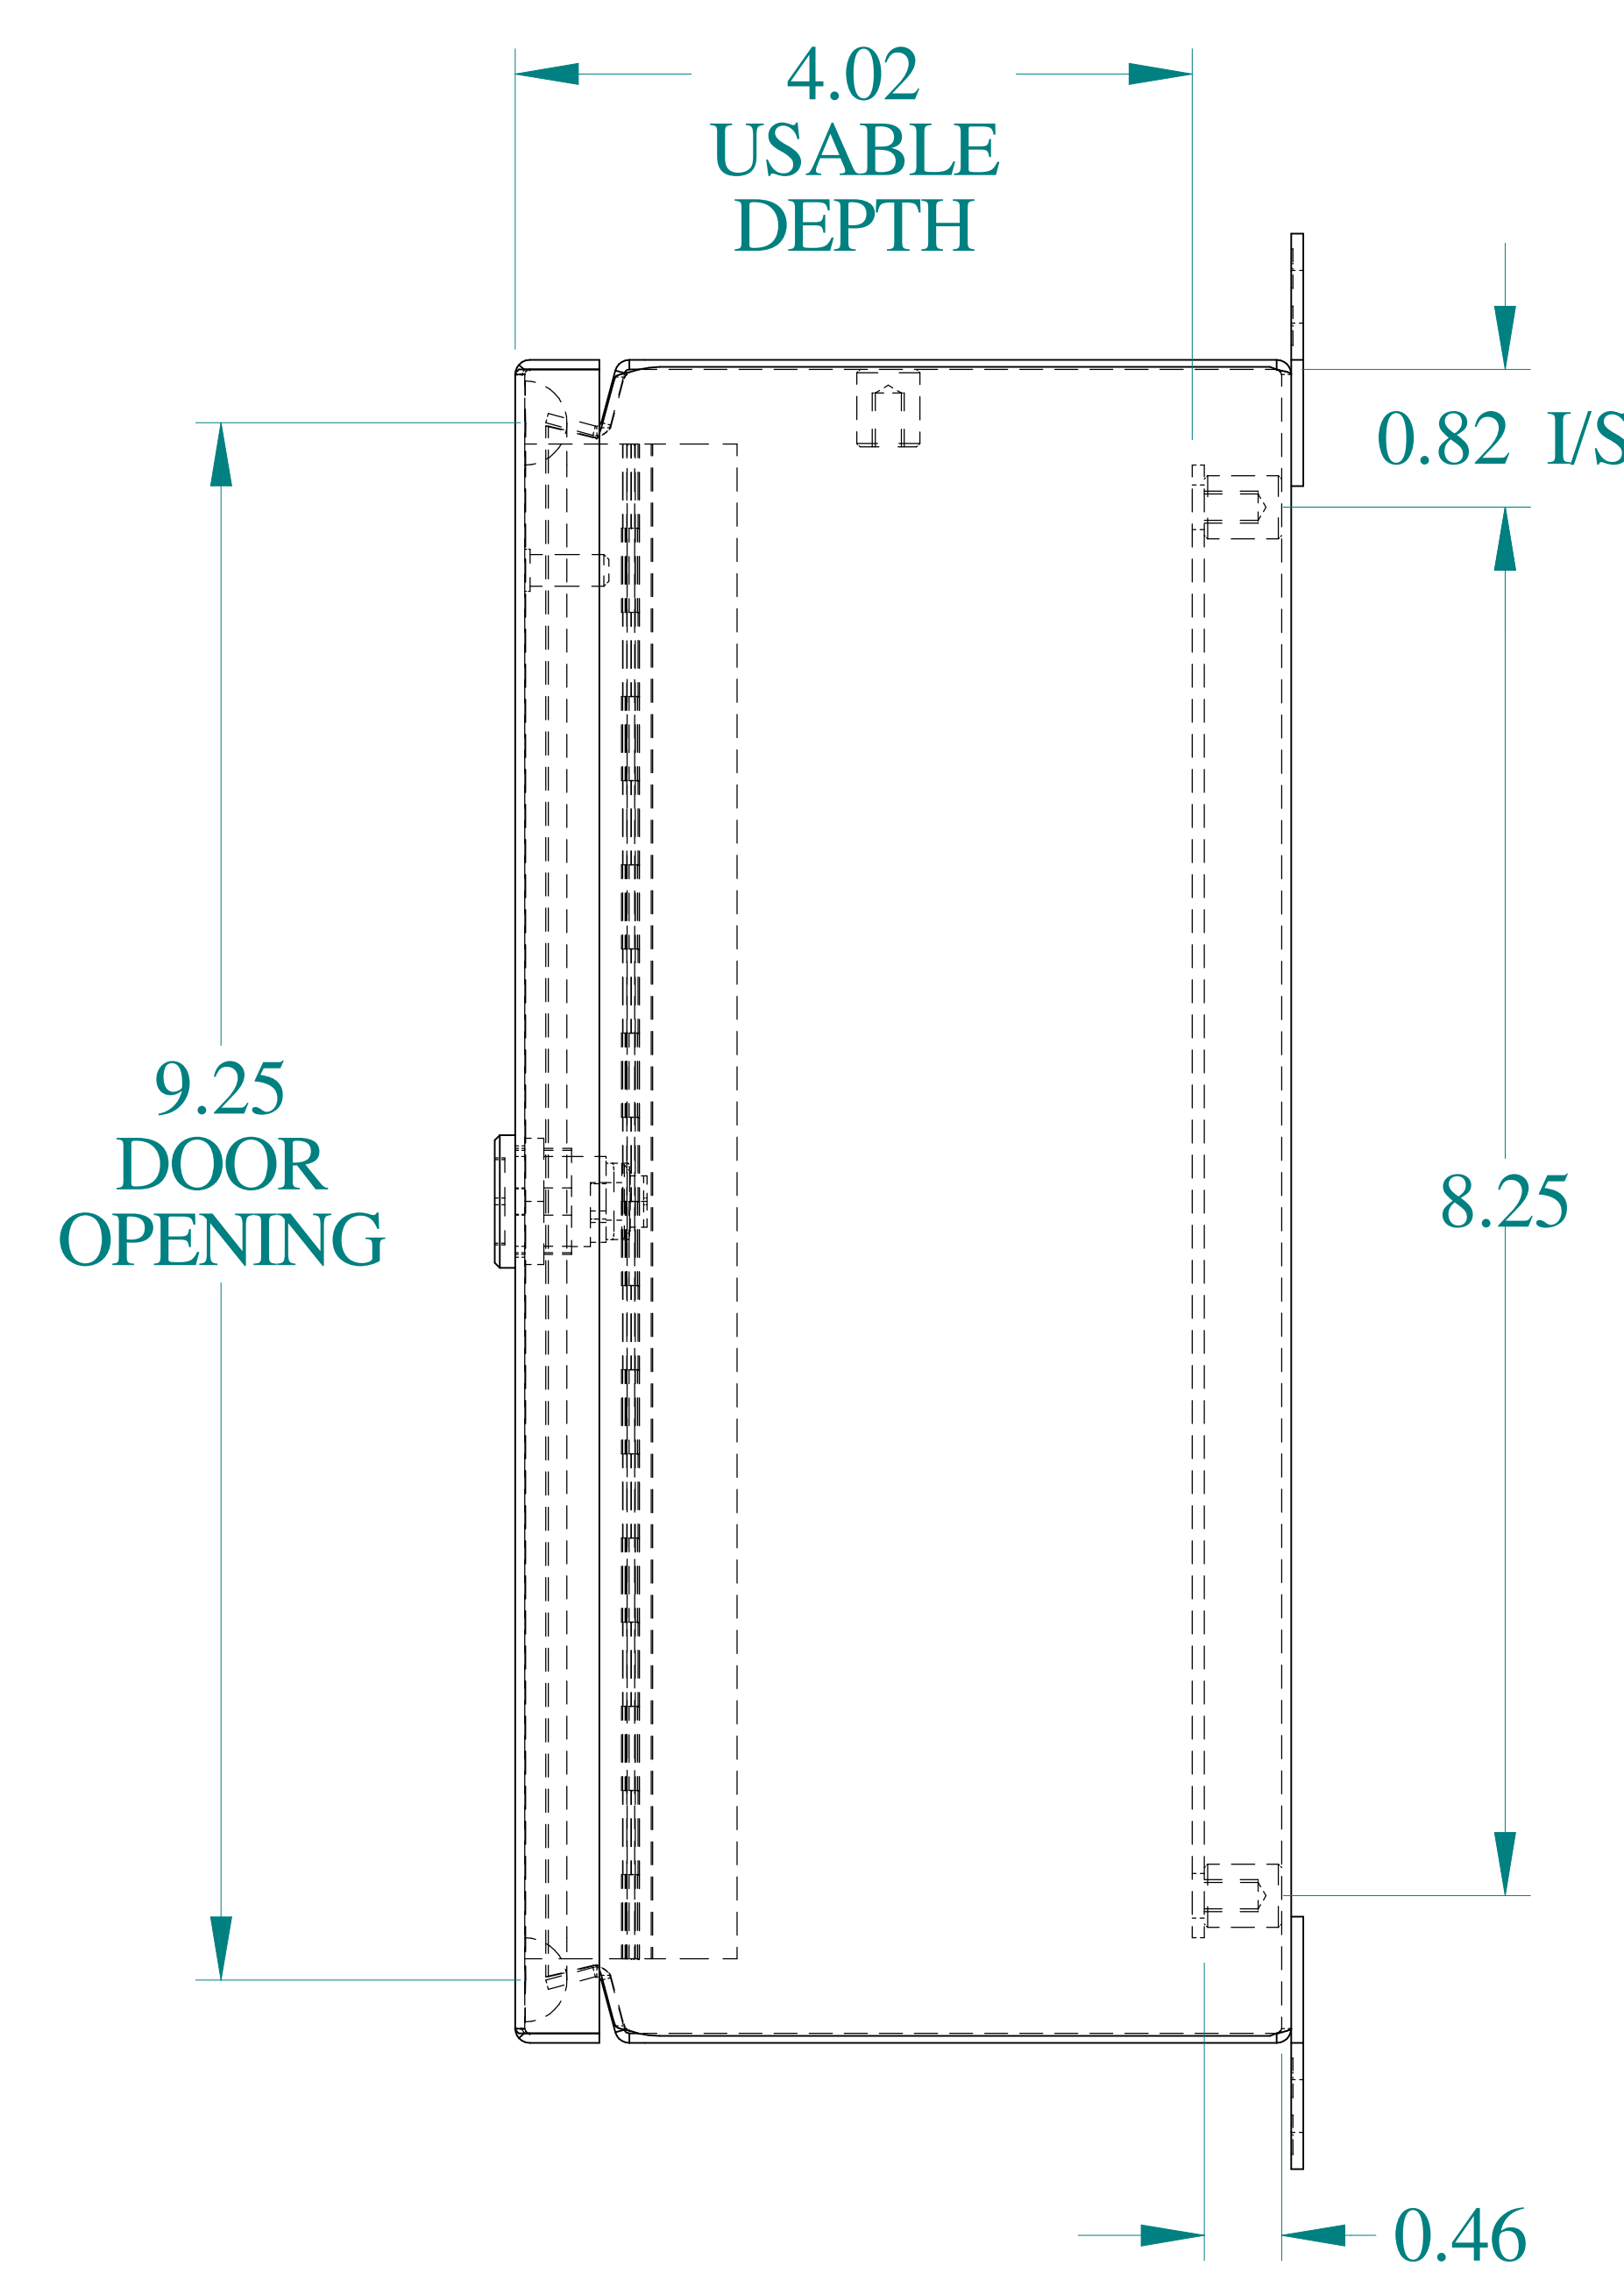

TOP VIEW

ISOMETRIC VIEWS

SIDE VIEW

FRONT VIEW

SIDE VIEW

BACK VIEW

BOTTOM VIEW

**HAMMOND
MANUFACTURING**[®]

www.hammondmfg.com

Data subject to change without notice.

Part #: EJ1084LG Date: Mar. 24, 2019
 Link: www.hammfg.com/EJ1084LG