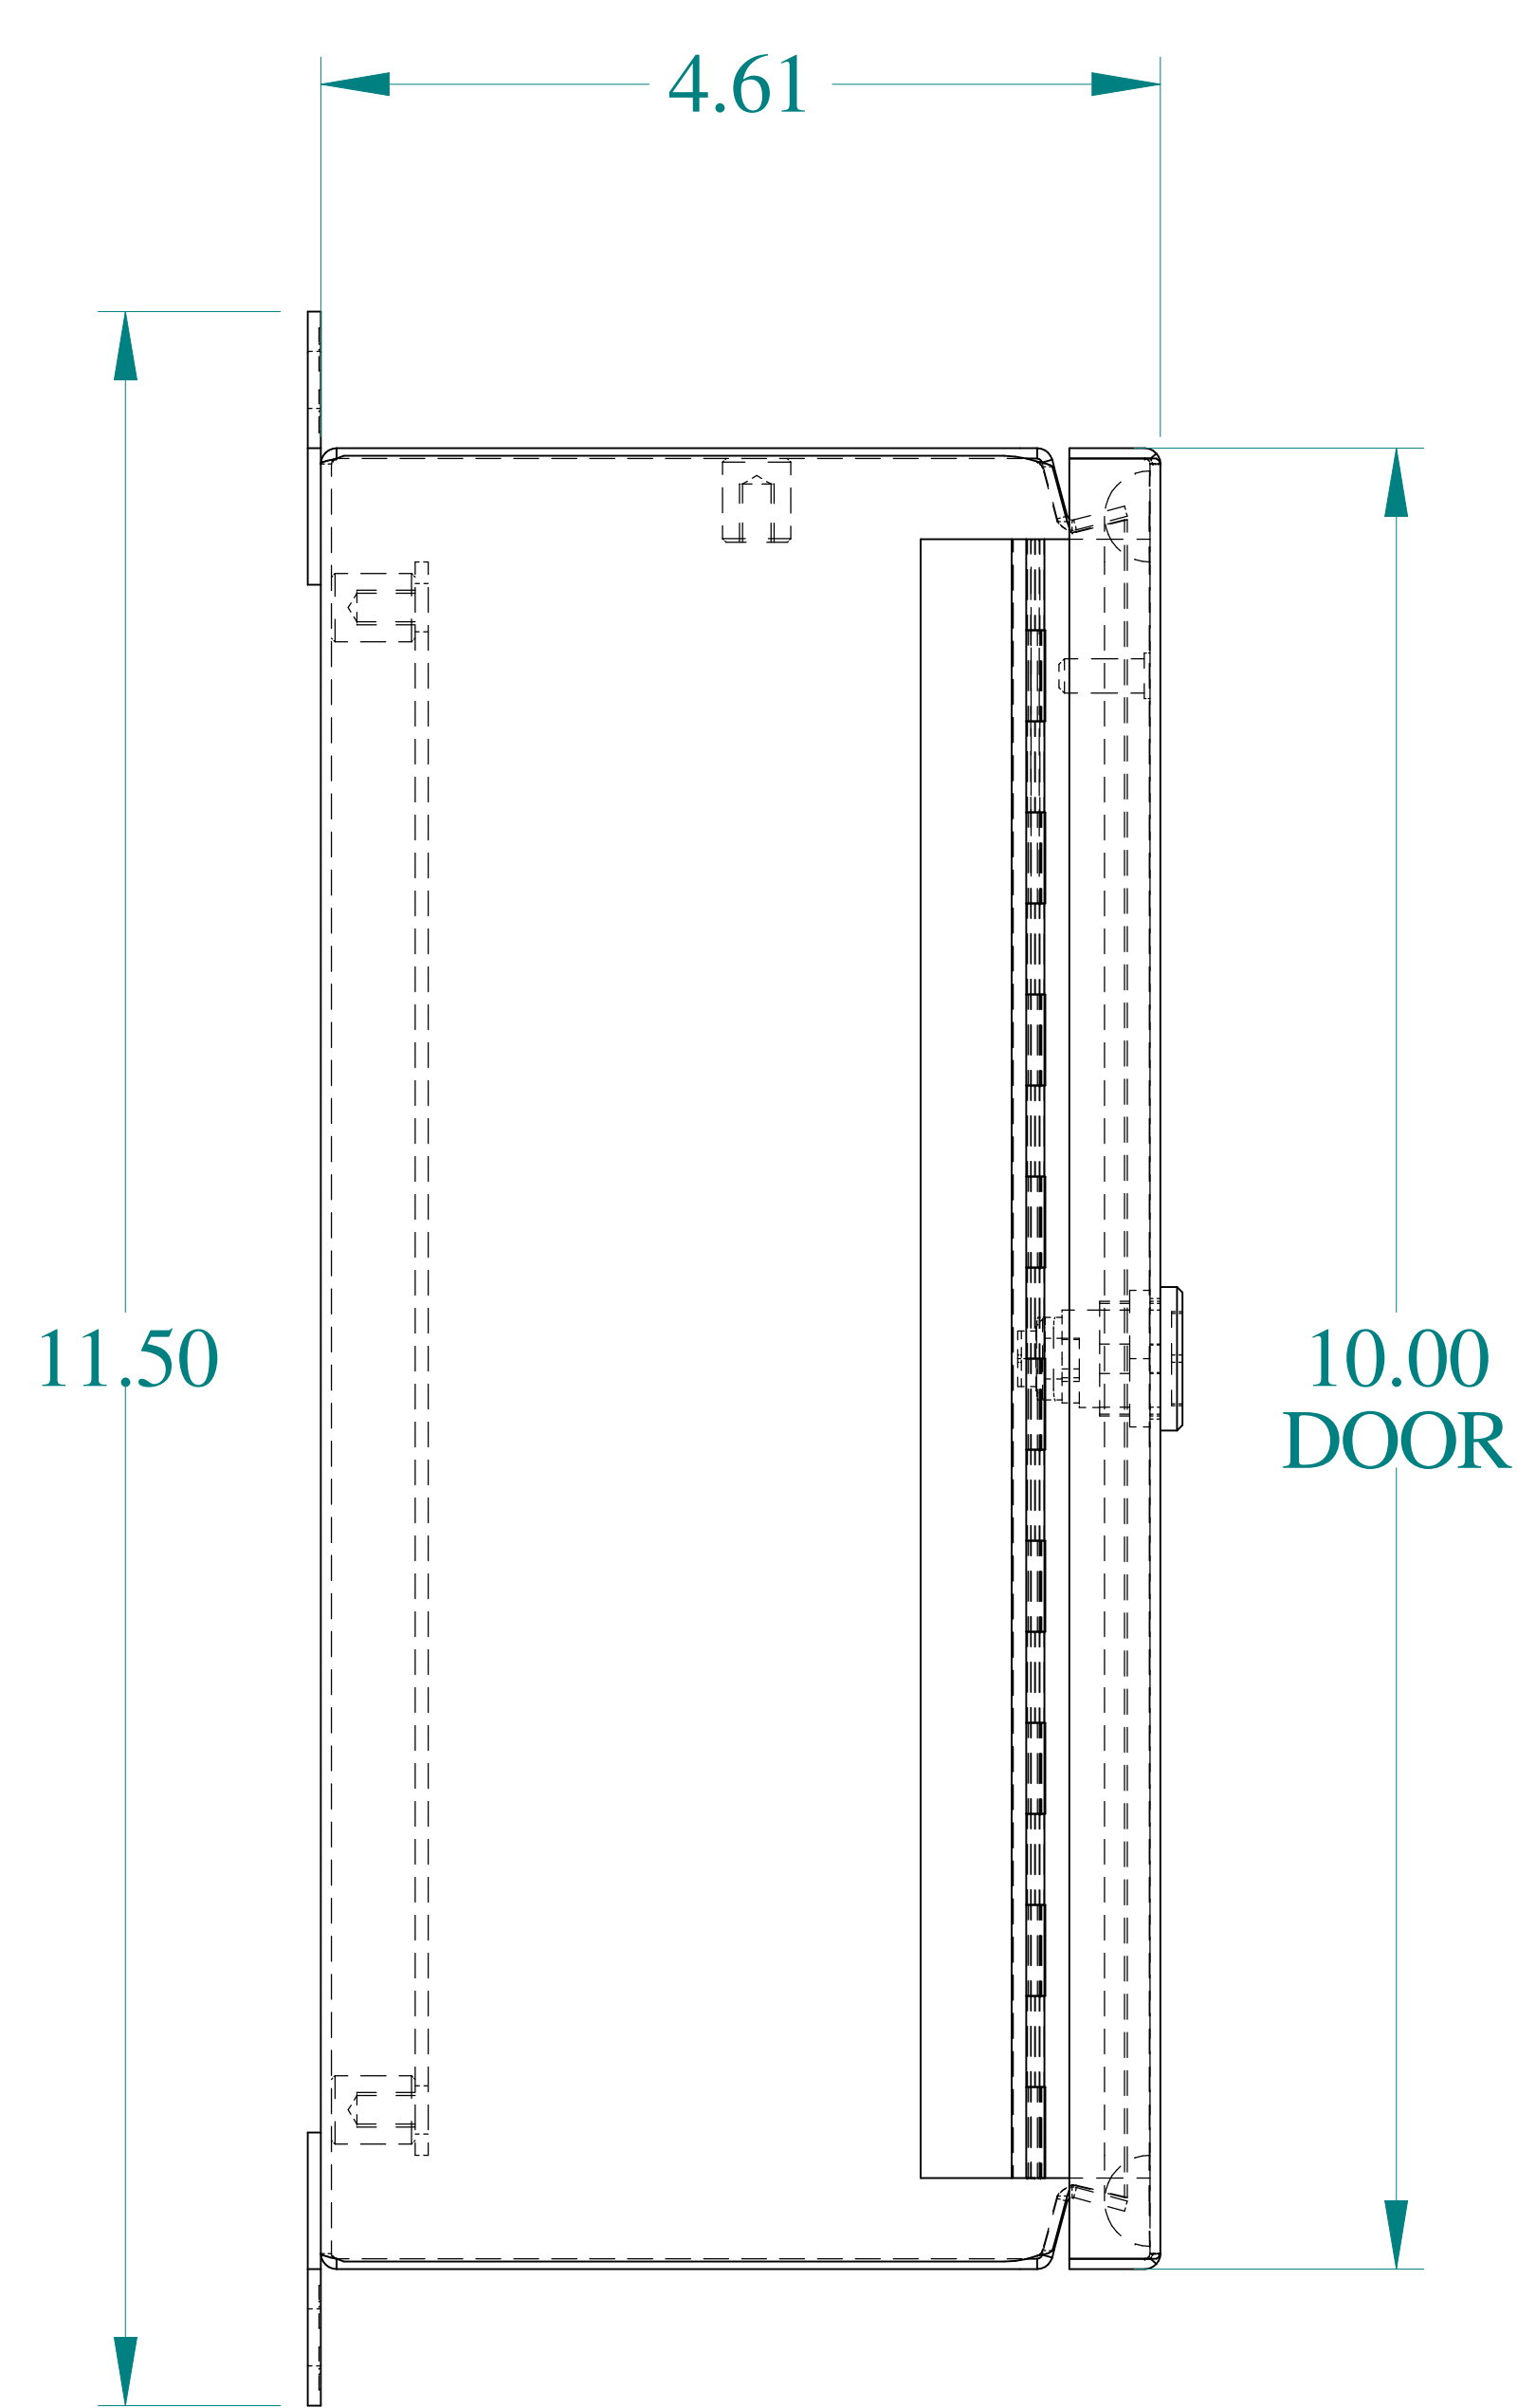

TOP VIEW

ISOMETRIC VIEWS

SIDE VIEW

FRONT VIEW

SIDE VIEW

BACK VIEW

BOTTOM VIEW

**HAMMOND
MANUFACTURING**[®]

www.hammondmfg.com

Data subject to change without notice.

Part #: EJ1084LG Date: Mar. 24, 2019
 Link: www.hammfg.com/EJ1084LG