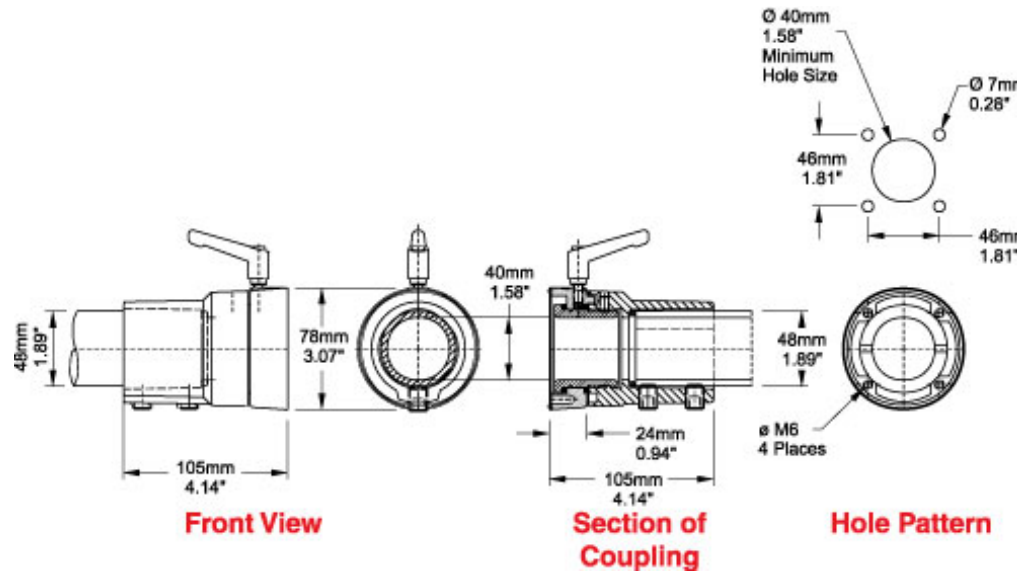

Tara Plus Coupling *TPSSC Series*

- Attaches to enclosure.
- Accepts 48mm round tube. perpendicular to enclosure top/bottom.
- Die-cast Aluminum G Al Si 12.
- Adjustable torque resistance.
- Rotates 300°.

Part No.	Mounting Position
R149-025-500	Top
R149-025-501	Bottom

Data subject to change without notice