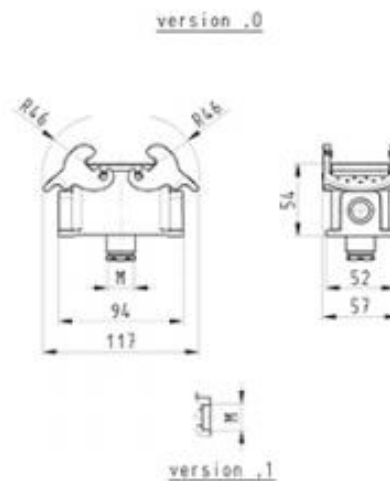

Datasheet

Art.No. 70.333.1035.1

Bottom BAS GUT GD 10 M20 50 A1

revos BASIC 500V size 10 closed-bottom base with threaded collar M20, bottom, double locking lever

Art.No.	70.333.1035.1
EAN	4015573599604
Order unit	1 pieces

Approvals

Technical data

General

Nominal voltage	500
Housing material	Aluminium
Colour	Grey
Surface	With powder coating
Degree of protection (IP)	Other
UV resistant	Yes
Inflammability class of insulation material acc. with UL94	Other
Operating temperature range min.	-40 °C
Operating temperature range max.	120 °C

Model

DIN-size	10
Model	Surface mounting (base)
Locking mechanism	Double locking levers
Cable entry	Below
Type of cable	Thread
With cable screw gland	No
Thread size M	20
Hinged lid	No
EMC-version	No