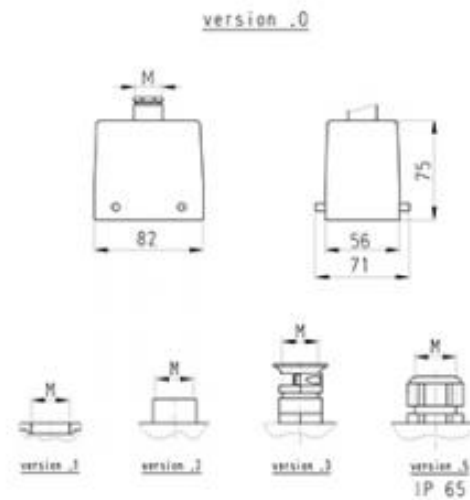

Datasheet

Art.No. 73.354.3235.1

Hood HD GOT GC 32 M32 69 A1

revos HD size 32/50 hood with threaded collar M32, top cable entry, double locking lever

| | |
|------------|---------------|
| Art.No. | 73.354.3235.1 |
| EAN | 4015573759336 |
| Order unit | 1 pieces |

Approvals

Technical data

General

| | |
|--|---------------------|
| Nominal voltage | 690 |
| Housing material | Aluminium |
| Colour | Grey |
| Surface | With powder coating |
| Degree of protection (IP) | Other |
| UV resistant | Yes |
| Inflammability class of insulation material acc. with UL94 | Other |
| Operating temperature range min. | -40 °C |
| Operating temperature range max. | 120 °C |

Model

| | |
|------------------------|-----------------------|
| DIN-size | 32/50 |
| Model | male |
| Locking mechanism | Double locking levers |
| Cable entry | Above |
| Type of cable | Thread |
| With cable screw gland | No |
| Thread size M | 32 |
| Hinged lid | No |
| EMC-version | No |