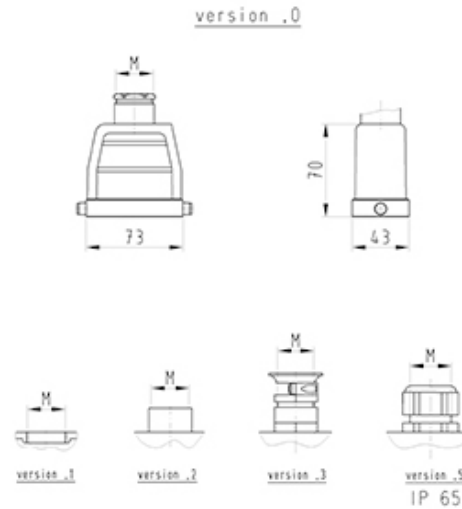

## Datasheet

Item No. 76.354.1035.2

Hood BAS GOT GI 10HM32 50 A2

revos BASIC 500V size 10H hood with intermediate support M32, top cable entry, high design, single locking lever

Item No.	76.354.1035.2
EAN	4015573686663
order unit	1 Piece(s)

### Model

DIN-size	10H
Model	Plug
Locking mechanism	Single locking lever
Cable entry	Above
Type of cable	Intermediate support
With cable screw gland	No
Thread size M	32
Hinged lid	No
EMC-version	No