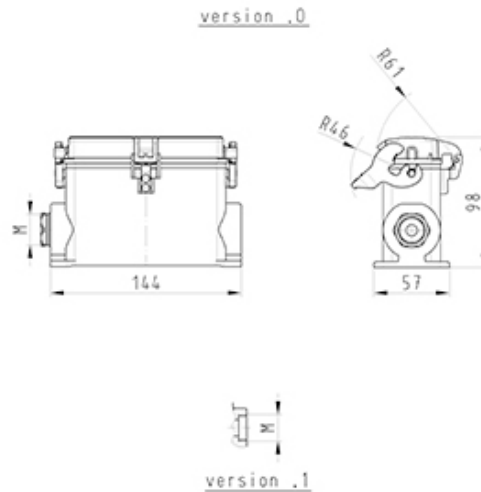

Datasheet

Item No. 76.346.6435.1

Bottom BAS GUT GT 64HM32 50 A1

revos BASIC 500V size 24H closed-bottom base with threaded collar M32, right, with cover, high design, single locking lever

Item No.	76.346.6435.1
EAN	4015573630154
order unit	1 Piece(s)

Approvals

Technical data

General

Nominal voltage	500
Housing material	Aluminium
Colour	Grey
Surface	With powder coating
Degree of protection (IP)	Other
UV resistant	Yes
Inflammability class of insulation material acc. with UL94	Other
Operating temperature range min.	-40 °C
Operating temperature range max.	120 °C

Model

DIN-size	24H
Model	Surface mounting (base)
Locking mechanism	Single locking lever
Cable entry	Sideways
Type of cable	Thread
With cable screw gland	No
Thread size M	32
Hinged lid	Yes
EMC-version	No