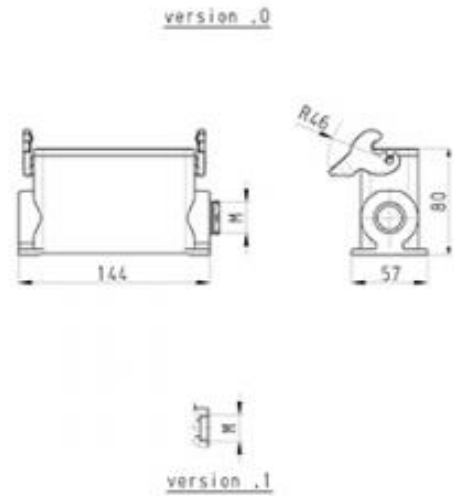

Datasheet

Art.No. 76.335.6435.1

Bottom GUT GM 24HM32 A1

revos BASIC 500V size 24H closed-bottom base with threaded collar M32, left, high design, single locking lever

Art.No.	76.335.6435.1
EAN	4015573624658
Order unit	1 pieces

Model

DIN-size	24H
Model	Surface mounting (base)
Locking mechanism	Single locking lever
Cable entry	Sideways
Type of cable	Thread
With cable screw gland	No
Thread size M	32
Hinged lid	No
EMC-version	No