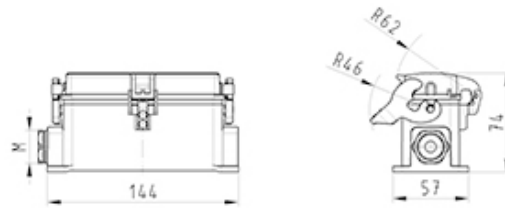

Datasheet

Item No. 71.342.2435.1

Bottom BAS GUT GT 24 M25 50 A1

revos BASIC 500V size 24 closed-bottom base with threaded collar M25, right, with cover, single locking lever

version .0

version .1

Item No.	71.342.2435.1
EAN	4015573624962
order unit	1 Piece(s)

Approvals

Technical data

General

Nominal voltage	500
Housing material	Aluminium
Colour	Grey
Surface	With powder coating
Degree of protection (IP)	Other
UV resistant	Yes
Inflammability class of insulation material acc. with UL94	Other
Operating temperature range min.	-40 °C
Operating temperature range max.	120 °C

Model

DIN-size	24
Model	Surface mounting (base)
Locking mechanism	Single locking lever
Cable entry	Sideways
Type of cable	Thread
With cable screw gland	No
Thread size M	25
Hinged lid	Yes
EMC-version	No