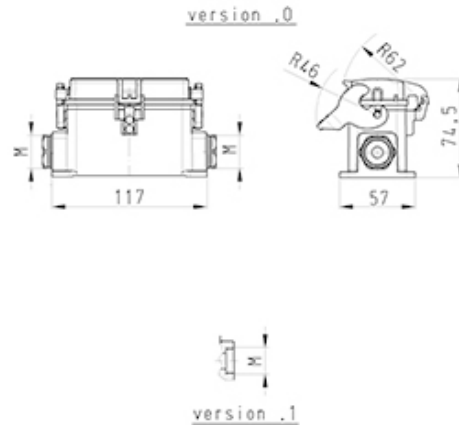

Datasheet

Item No. 71.340.1635.1

Bottom BAS GUT GR 16 M25 50 A1

revos BASIC 500V size 16 closed-bottom base with 2 threaded collars M25, with cover, single locking lever

| | |
|------------|---------------|
| Item No. | 71.340.1635.1 |
| EAN | 4015573624849 |
| order unit | 1 Piece(s) |

Approvals

Technical data

General

| | |
|--|---------------------|
| Nominal voltage | 500 |
| Housing material | Aluminium |
| Colour | Grey |
| Surface | With powder coating |
| Degree of protection (IP) | Other |
| UV resistant | Yes |
| Inflammability class of insulation material acc. with UL94 | Other |
| Operating temperature range min. | -40 °C |
| Operating temperature range max. | 120 °C |

Model

| | |
|------------------------|-------------------------|
| DIN-size | 16 |
| Model | Surface mounting (base) |
| Locking mechanism | Single locking lever |
| Cable entry | Two-sided |
| Type of cable | Thread |
| With cable screw gland | No |
| Thread size M | 25 |
| Hinged lid | Yes |
| EMC-version | No |