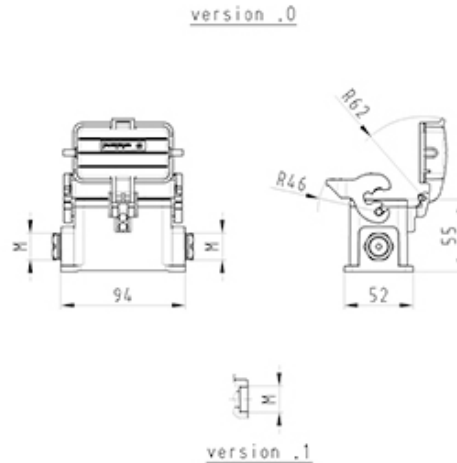

Datasheet

Item No. 71.340.1035.1

Bottom BAS GUT GR 10 M20 50 A1

revos BASIC 500V size 10 closed-bottom base with 2 threaded collars M20, with cover, single locking lever

Item No.	71.340.1035.1
EAN	4015573624467
order unit	1 Piece(s)

Approvals

Technical data

General

Nominal voltage	500
Housing material	Aluminium
Colour	Grey
Surface	With powder coating
Degree of protection (IP)	Other
UV resistant	Yes
Inflammability class of insulation material acc. with UL94	Other
Operating temperature range min.	-40 °C
Operating temperature range max.	120 °C

Model

DIN-size	10
Model	Surface mounting (base)
Locking mechanism	Single locking lever
Cable entry	Two-sided
Type of cable	Thread
With cable screw gland	No
Thread size M	20
Hinged lid	Yes
EMC-version	No