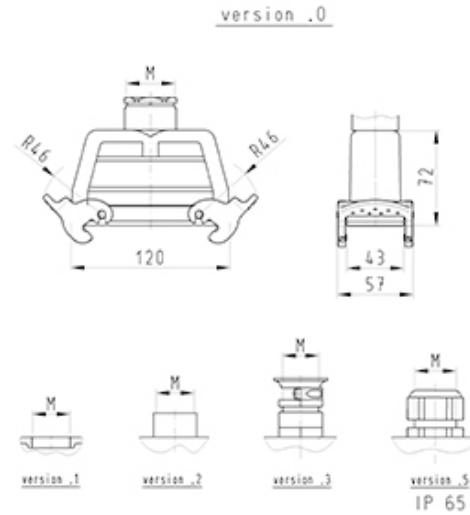

Datasheet

Item No. 70.374.2435.1

Hood BAS GOT GK 24 M32 50 A1

revos BASIC 500V size 24 hood for cable-to-cable couplings with threaded collar M32, top cable entry, double locking lever

Item No.	70.374.2435.1
EAN	4015573819153
order unit	1 Piece(s)

Approvals

Technical data
General

Nominal voltage	500
Housing material	Aluminium
Colour	Grey
Surface	With powder coating
Degree of protection (IP)	Other
UV resistant	Yes
Inflammability class of insulation material acc. with UL94	Other
Operating temperature range min.	-40 °C
Operating temperature range max.	120 °C

Model

DIN-size	24
Model	Cable coupler
Locking mechanism	Double locking levers
Cable entry	Above
Type of cable	Thread
With cable screw gland	No
Thread size M	32
Hinged lid	No
EMC-version	No