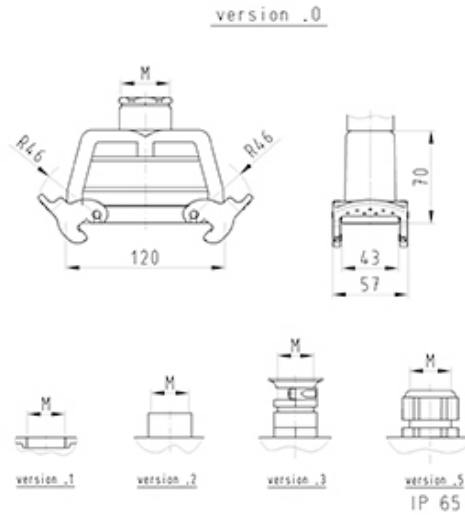

Datasheet

Item No. 70.359.2435.1

Hood BAS GOT GF 24 M32 50 A1

revos BASIC 500V size 24 hood with threaded collar M32, top cable entry, with double locking levers

Item No.	70.359.2435.1
EAN	4015573641471
order unit	1 Piece(s)

Approvals

Technical data

General

Nominal voltage	500
Housing material	Aluminium
Colour	Grey
Surface	With powder coating
Degree of protection (IP)	Other
UV resistant	Yes
Inflammability class of insulation material acc. with UL94	Other
Operating temperature range min.	-40 °C
Operating temperature range max.	120 °C

Model

DIN-size	24
Model	Plug
Locking mechanism	Double locking levers
Cable entry	Above
Type of cable	Thread
With cable screw gland	No
Thread size M	32
Hinged lid	No
EMC-version	No