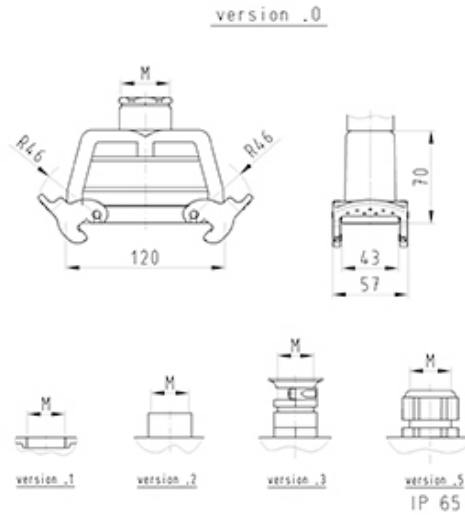

Datasheet

Item No. 70.357.2435.1

Hood BAS GOT GF 24 M25 50 A1

revos BASIC 500V size 24 hood with threaded collar M25, top cable entry, with double locking levers

Item No.	70.357.2435.1
EAN	4015573606227
order unit	1 Piece(s)

Approvals

Technical data

General

Nominal voltage	500
Housing material	Aluminium
Colour	Grey
Surface	With powder coating
Degree of protection (IP)	Other
UV resistant	Yes
Inflammability class of insulation material acc. with UL94	Other
Operating temperature range min.	-40 °C
Operating temperature range max.	120 °C

Model

DIN-size	24
Model	Plug
Locking mechanism	Double locking levers
Cable entry	Above
Type of cable	Thread
With cable screw gland	No
Thread size M	25
Hinged lid	No
EMC-version	No